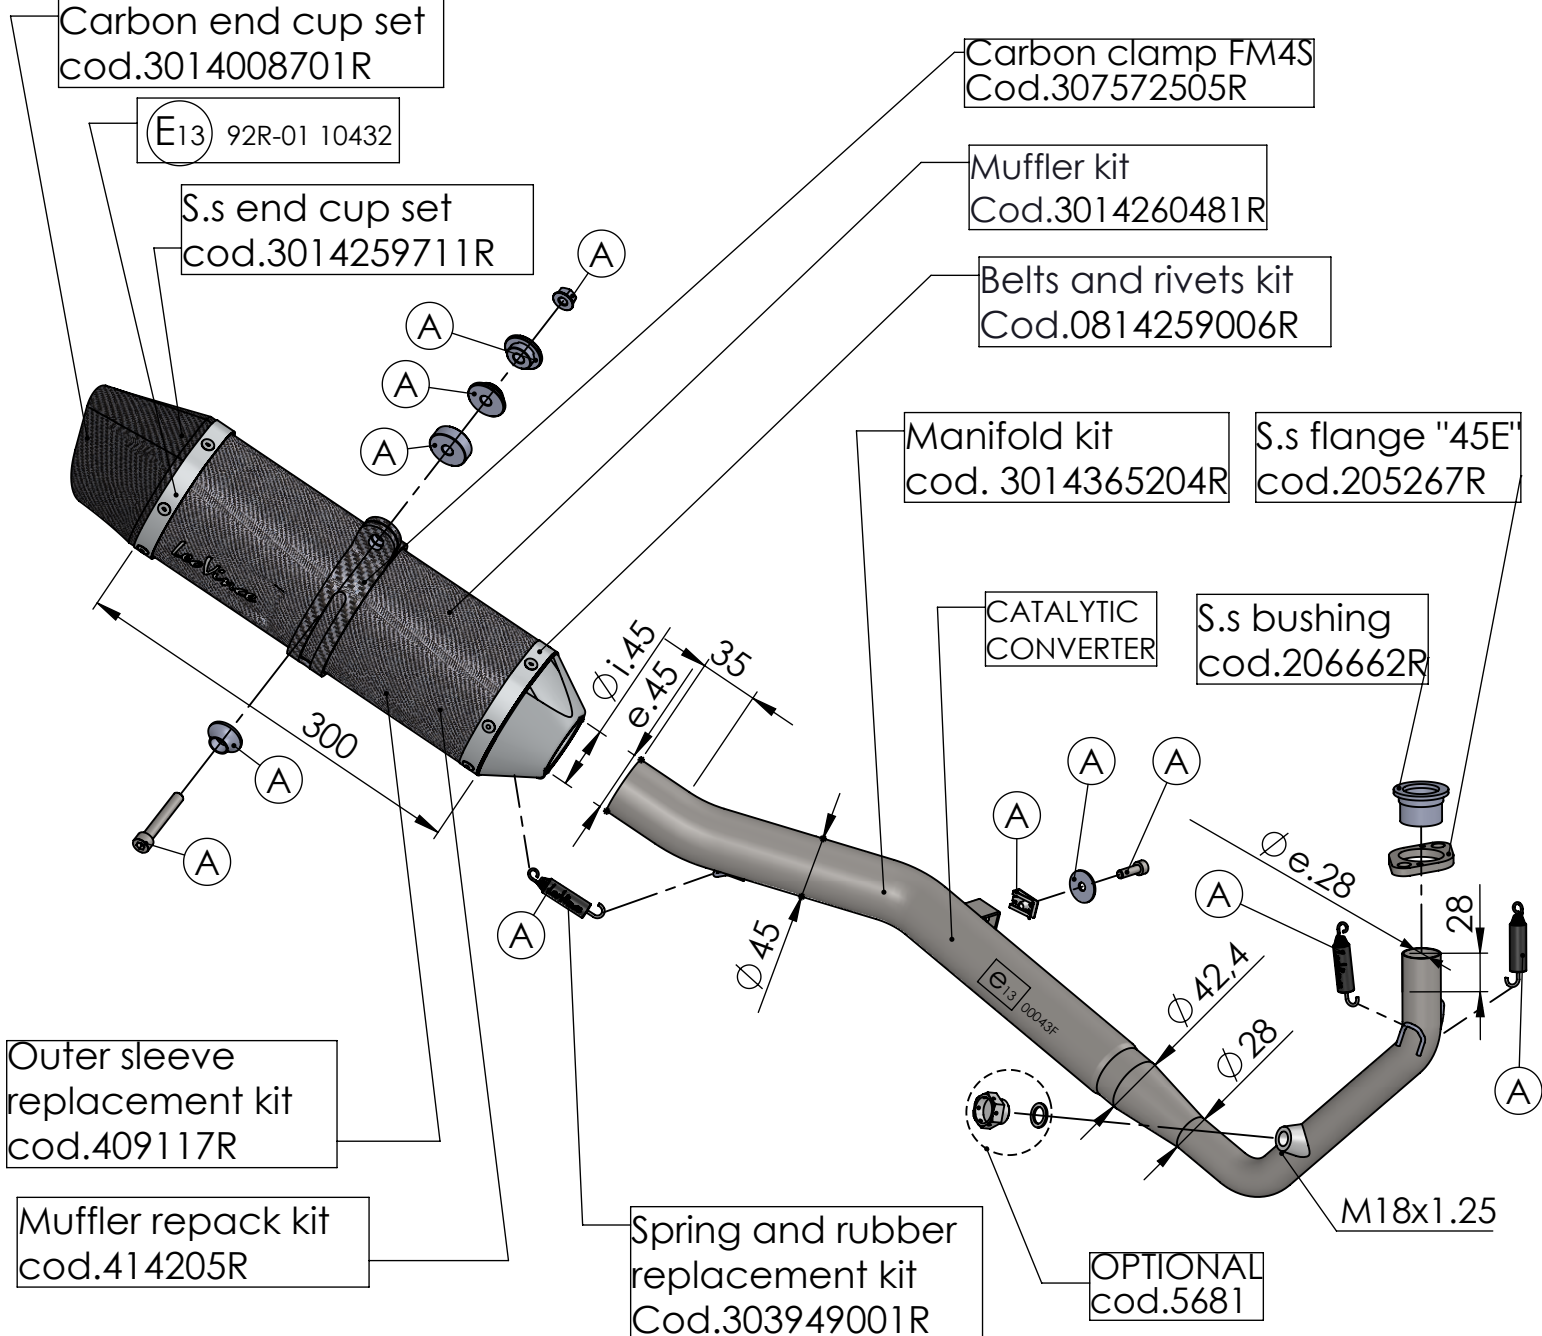

Db-Killer N.62  
Cod.3014259801R

S.s. flange "45E"  
cod.205267R sp. 6mm

S.s. bushing  
cod.206662R

Carbon end cup set  
cod.3014008701R

E13 92R-01 10432

S.s. end cup set  
cod.3014259711R

Carbon clamp FM4S  
Cod.307572505R

Muffler kit  
Cod.3014260481R

Belts and rivets kit  
Cod.0814259006R

Manifold kit  
cod. 3014365204R

S.s. flange "45E"  
cod.205267R

CATALYTIC  
CONVERTER

S.s. bushing  
cod.206662R

Outer sleeve  
replacement kit  
cod.409117R

## ART. 14366EK - SPARE PARTS

YAMAHA MT-125 / YZF-R 125

Ⓐ FITTING KIT cod.3014365601R