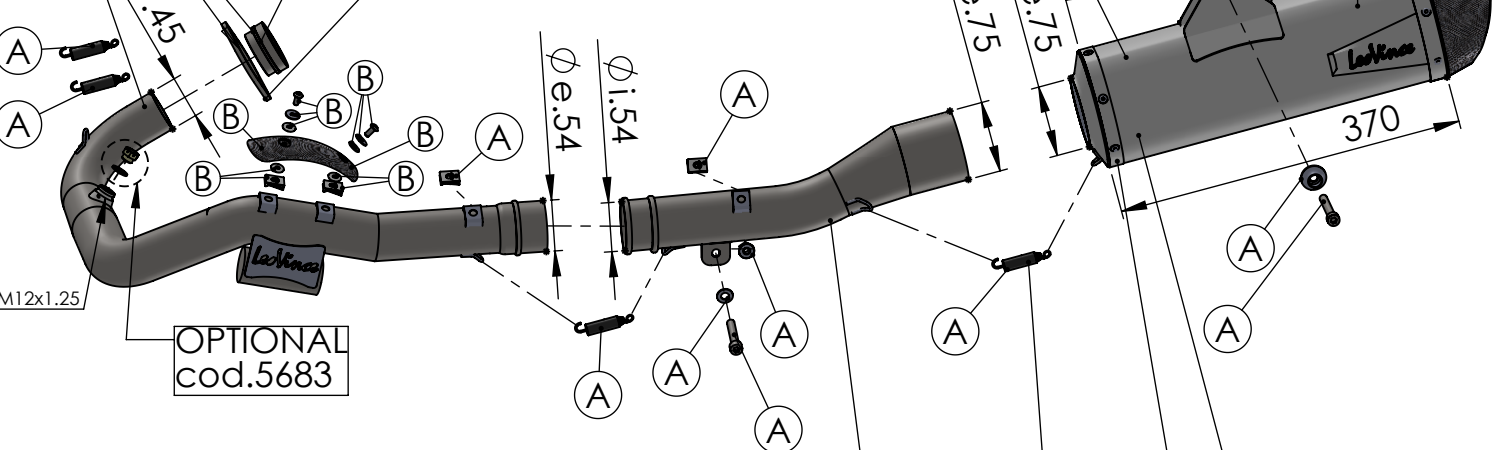

OPTIONAL
cod.5683

Manifold kit
cod. 3014368204R

Spring and rubber
replacement kit
Cod.303949001R

Muffler repack kit
cod.414205R

Belts and rivets kit
Cod.0814324003R

ART. 14368E - SPARE PARTS

HUSQVARNA 701 ENDURO/LR / 701 SUPERMOTO
(also fits 35kW version)

(A) FITTING KIT cod.3014364601R

(B) CARBON COVER cod.308213001R