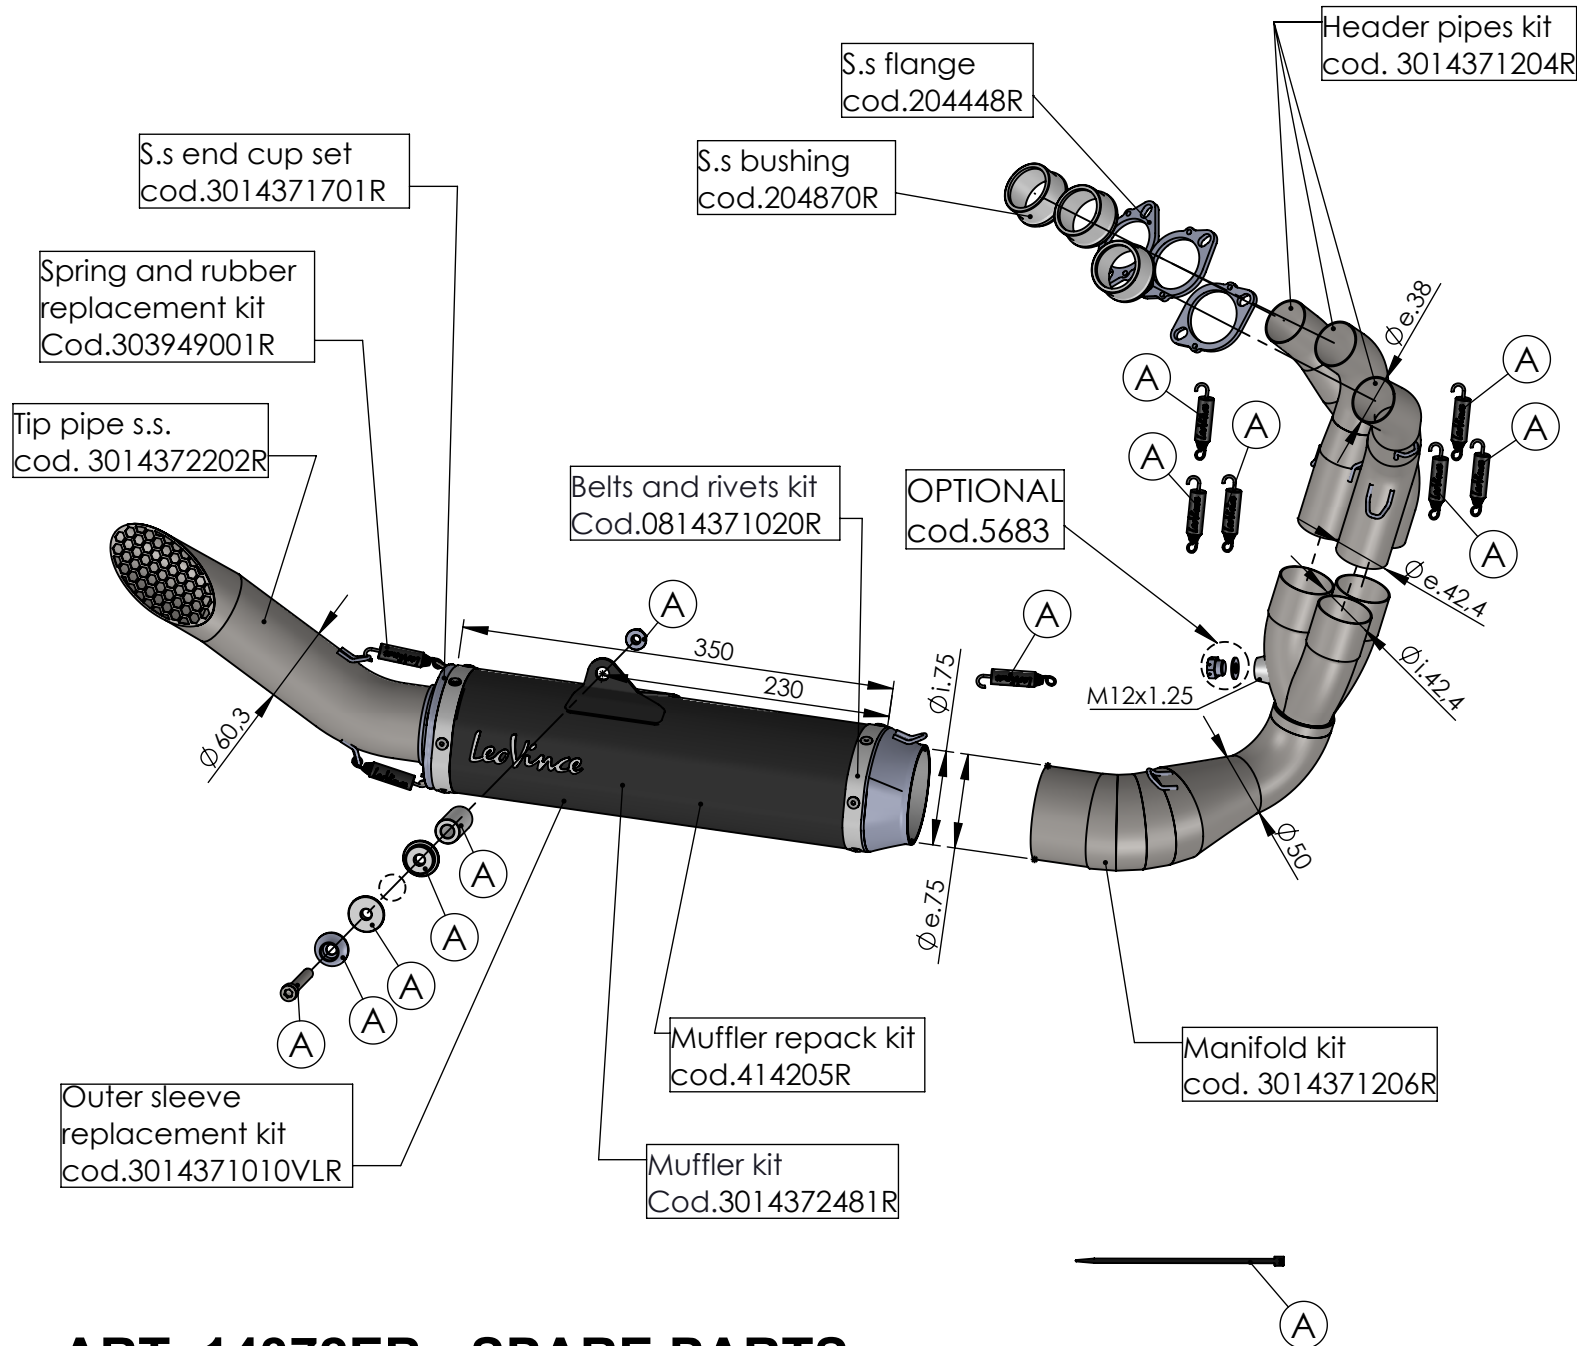

s.s. flange "46D" sp.5mm
cod.204448R

s.s. bushing
cod.204870R

ART. 14372EB - SPARE PARTS

YAMAHA TRACER 9 / GT
(Fit with original center stand)

(A) FITTING kit cod.3014372601R