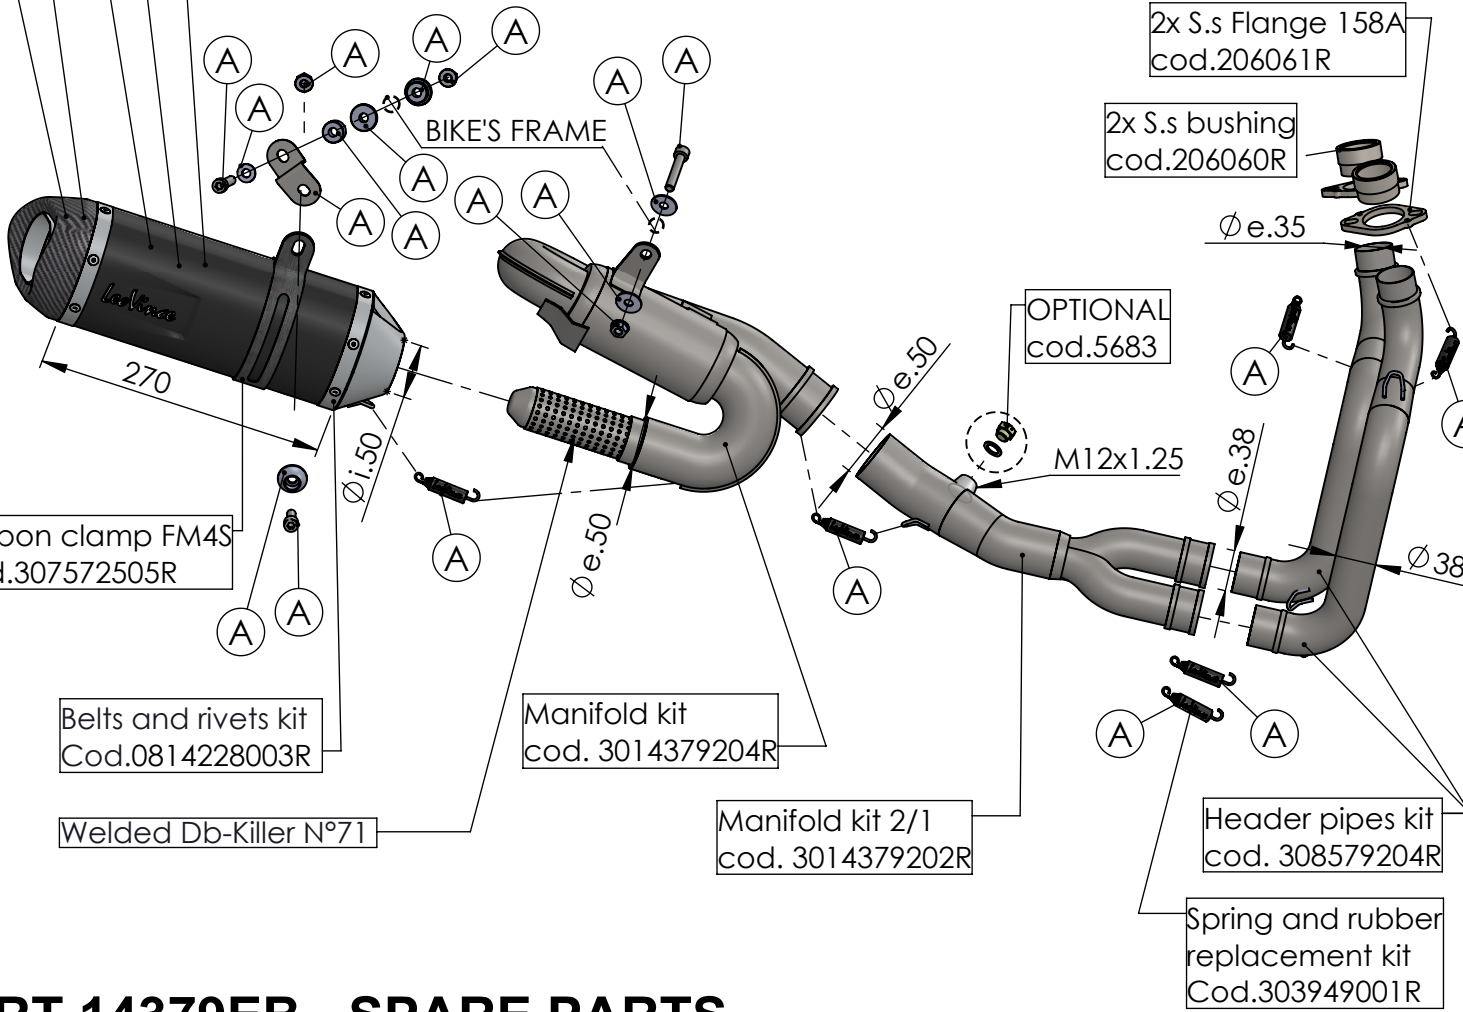

Db-Killer 59B
Cod.3014228804R

S.s. bushing
cod.206060R

S.s.Flange sp.6mm
cod.206061R "158A"

Carbon end cup set
cod.308266701R

S.s end cup set
cod.3014228701R

Outer sleeve replacement kit
cod.0814228007R

Muffler kit
Cod.3014228486R

Muffler repack kit
cod.414205R