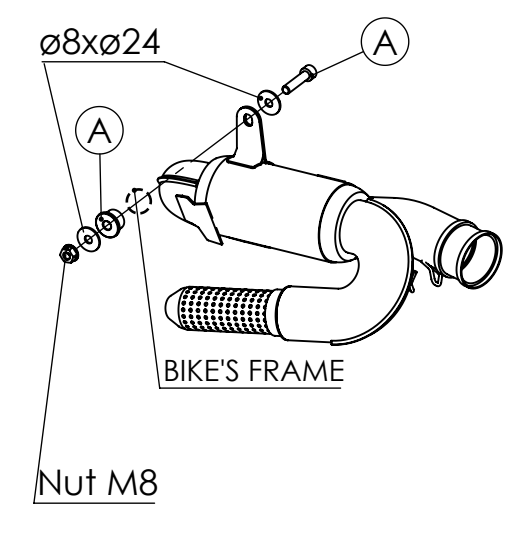

**ATTENTION!
NINJA 650/ Z 650 SPECIFIC
ASSEMBLY DRAWING**

Db-Killer 59B
Cod.3014228804R

S.s. bushing
cod.206060R

S.s.Flange sp.6mm
cod.206061R "158A"

Carbon end cup set
cod.308266701R

S.s end cup set
cod.3014228701R

Outer sleeve replacement kit
cod.0814228007R

Muffler kit
Cod.3014228486R

Muffler repack kit
cod.414205R

2x S.s Flange 158A
cod.206061R

2x S.s bushing
cod.206060R

OPTIONAL
cod.5683

M12x1.25

Carbon clamp FM4S
Cod.307572505R

Belts and rivets kit
Cod.0814228003R

Manifold kit
cod. 3014379204R

Manifold kit 2/1
cod. 3014379202R

Header pipes kit
cod. 308579204R

Spring and rubber
replacement kit
Cod.303949001R

ART.14379EB - SPARE PARTS