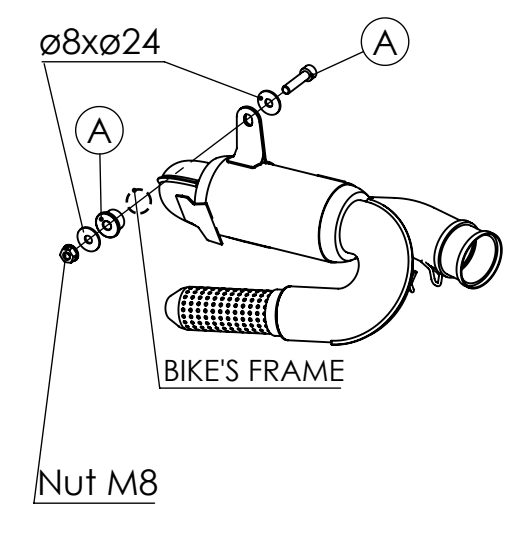

**ATTENTION!
NINJA 650/ Z 650 SPECIFIC
ASSEMBLY DRAWING**

Db-Killer 59B
Cod.3014228804R

Carbon end cup set
cod.308266701R

S.s end cup set
cod.3014228701R

Outer sleeve replacement kit
cod.088406004R

Muffler kit
Cod.3014228482R

Muffler repack kit
cod.414205R

E13 92R-02 10423

Carbon clamp FM4S
Cod.307572505R

Belts and rivets kit
Cod.0814228003R

Welded Db-Killer N°71

Manifold kit
cod. 3014379206R

Manifold kit 2/1
cod. 3014379202R

2x S.s Flange 158A
cod.206061R

2x S.s bushing
cod.206060R

OPTIONAL
cod.5683

$\varnothing e.35$

M12x1.25

$\varnothing e.38$

$\varnothing 38$

Header pipes kit
cod. 308579204R

Spring and rubber
replacement kit
Cod.303949001R

ART.14379EK - SPARE PARTS

KAWASAKI Z 650 / Z 650 RS / NINJA 650 / VERSYS 650
(Also fits 35kW version) (Fits with original panniers)

(A) FITTING KIT cod.3014379601R