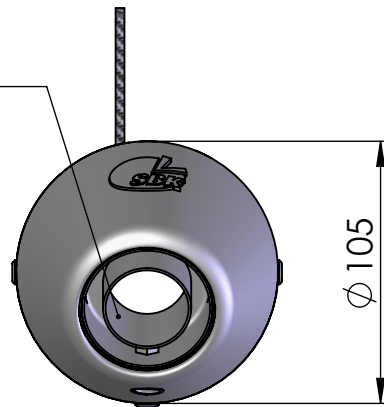

Db-killer
Cod.305432801R

Muffler kit
Cod.308124471R

BIKE'S
FRAME

Strap in S.s.Ø49
Cod.300049530R

Pipe N°1398 s.s.
cod. 3014399202R

ART. 14399 - SPARE PARTS

DUCATI SCRAMBLER 800 ICON / DARK (also fits 35kW version)

Ⓐ FITTING KIT cod.3014399601R