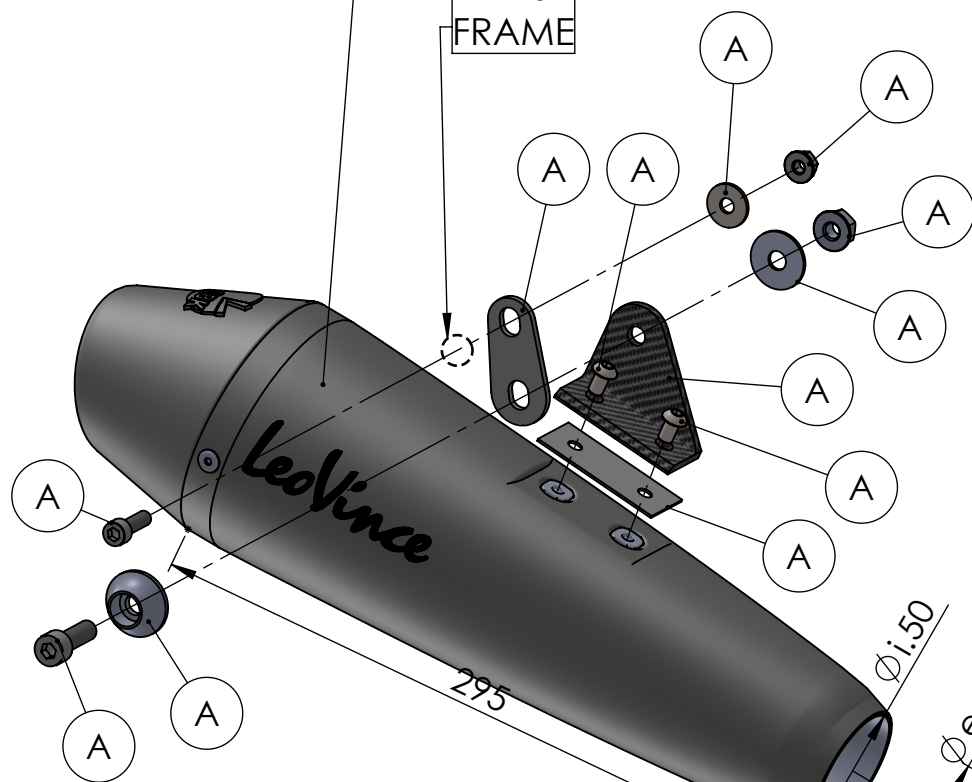

Db-killer
Cod.305432801R

Muffler kit
Cod.308124471R

BIKE'S
FRAME

Strap in S.s.Ø49
Cod.300049530R

Pipe N°1398 s.s.
cod. 3014399202R

ART. 14399 - SPARE PARTS

DUCATI SCRAMBLER 800 ICON / DARK (also fits 35kW version)

Ⓐ FITTING KIT cod.3014399601R