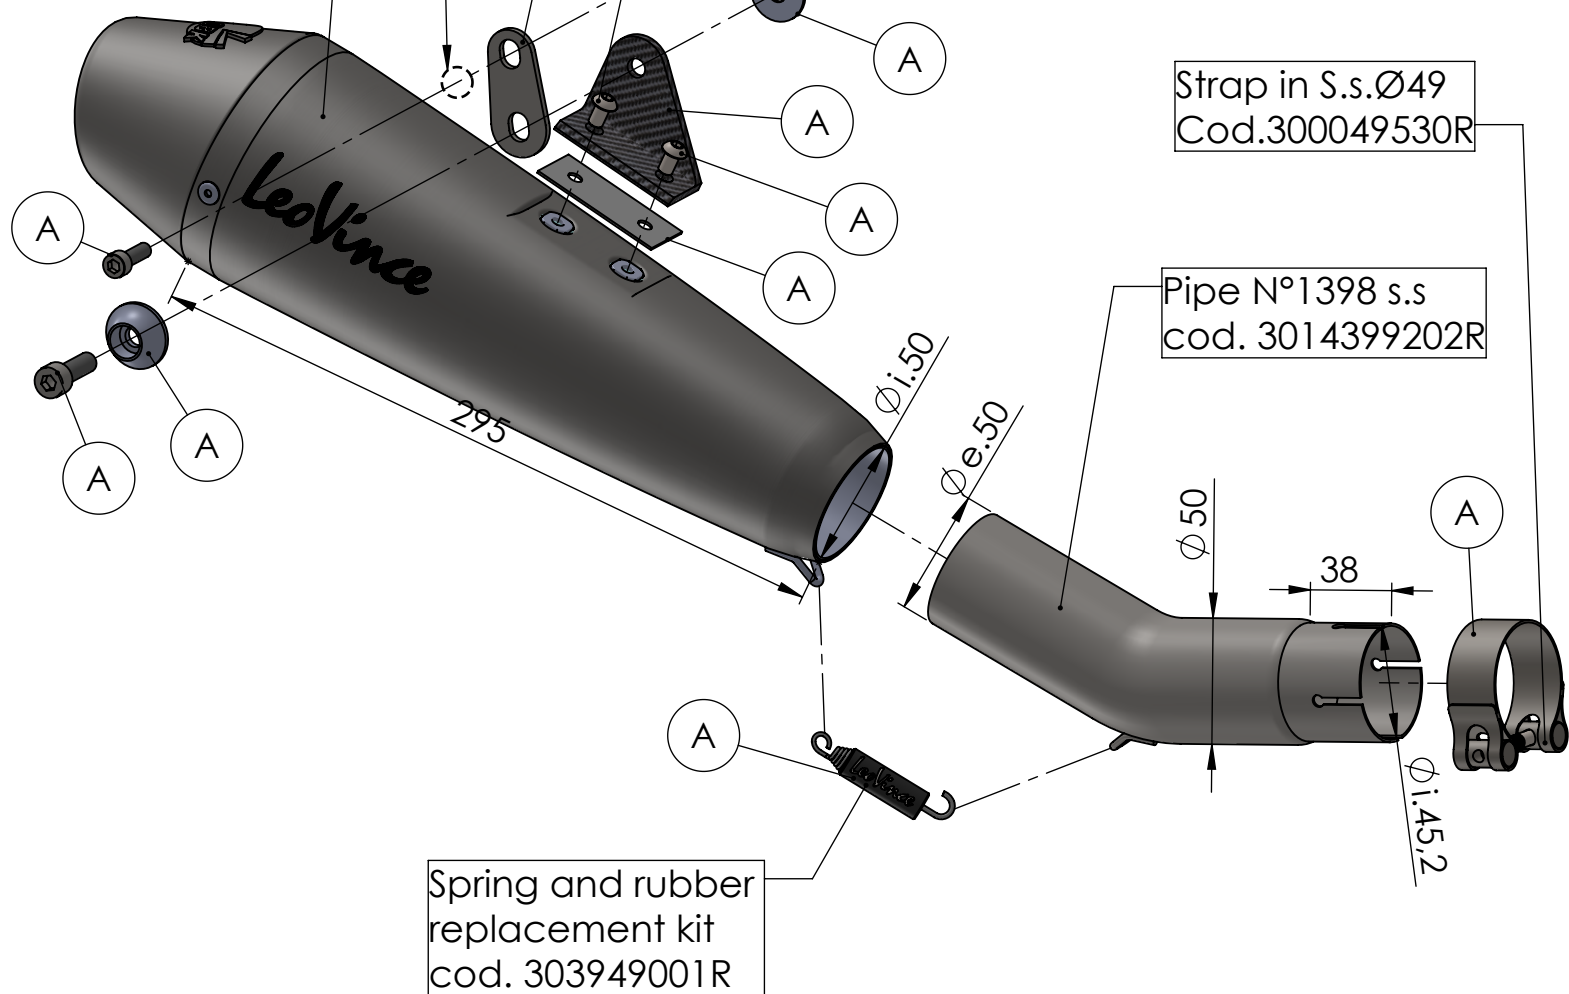

Db-killer
Cod.305432801R

Muffler kit
Cod.308124471R

BIKE'S
FRAME

Strap in S.s.Ø49
Cod.300049530R

Pipe N°1398 s.s.
cod. 3014399202R

ART. 14399 - SPARE PARTS

DUCATI SCRAMBLER 800 ICON / DARK (also fits 35kW version)

Ⓐ FITTING KIT cod.3014399601R