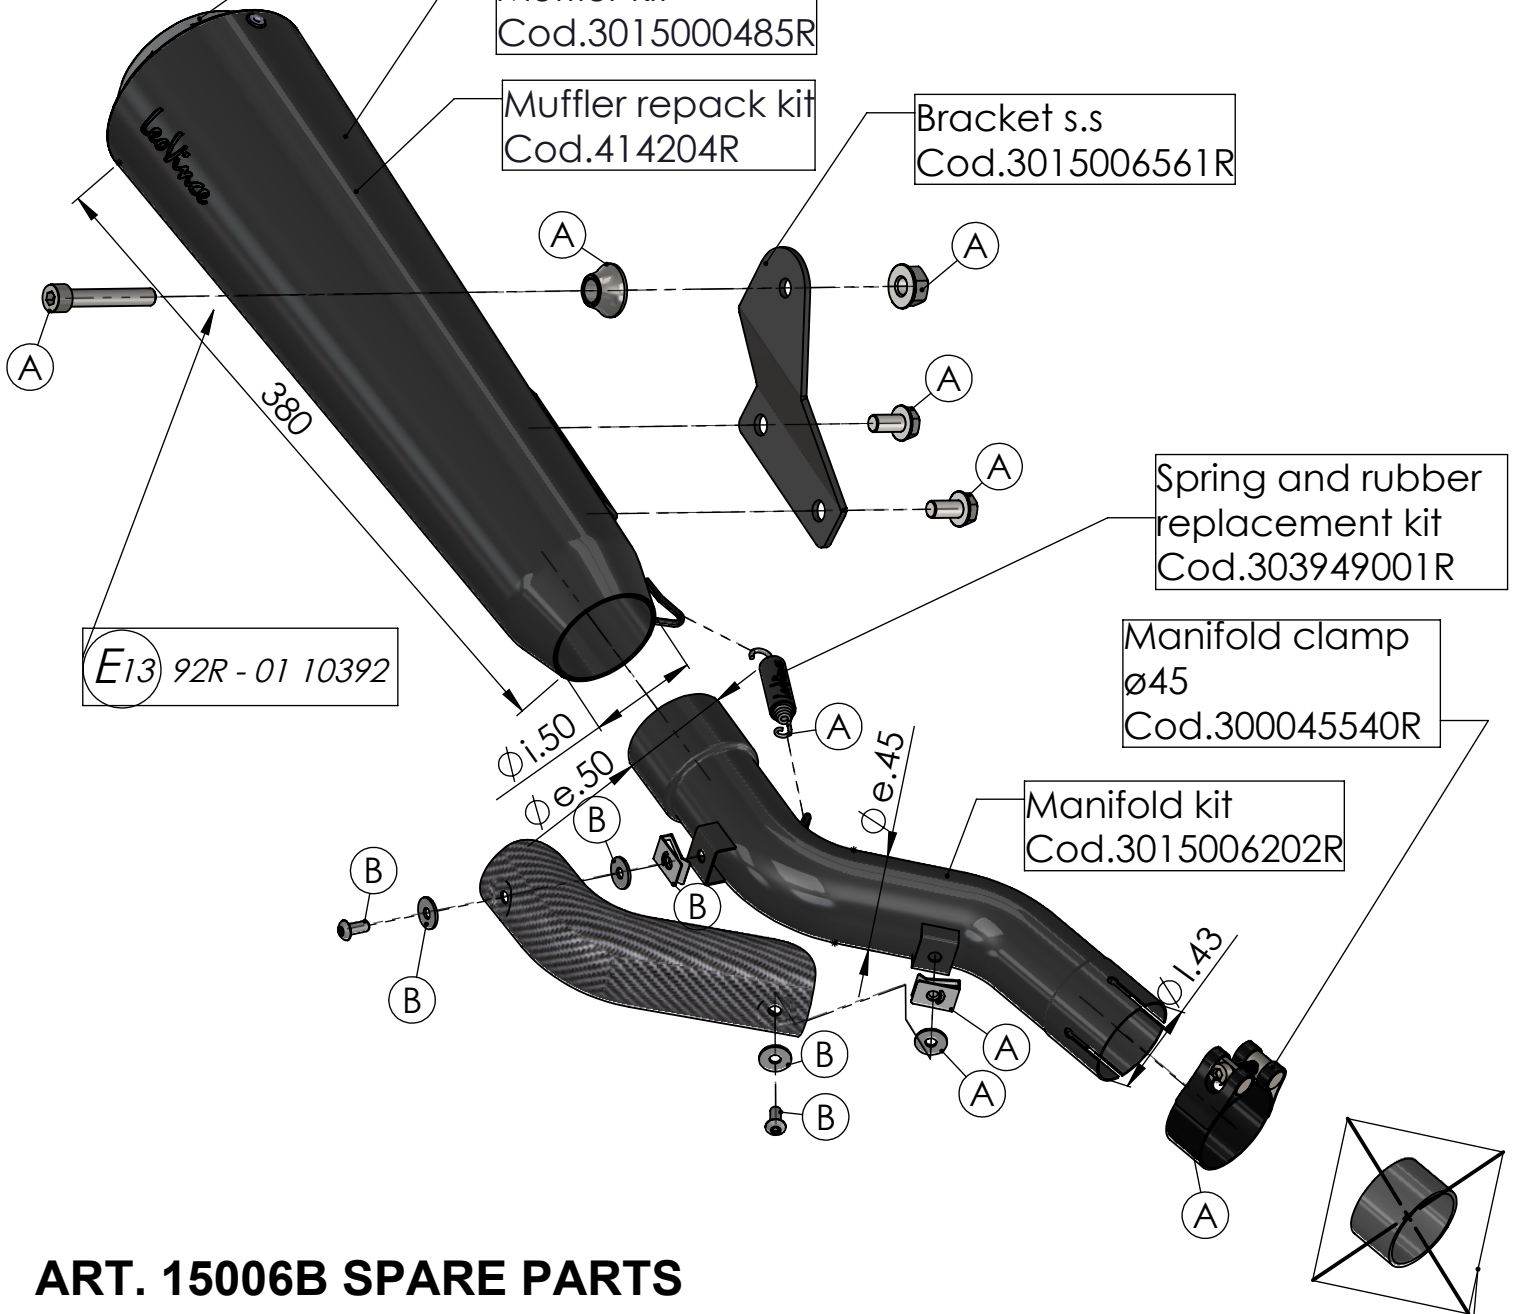

Db-killer ϕ 25 mm
Cod.303457802R

End cap set
Cod.3015000701R

Muffler kit
Cod.3015000485R

Muffler repack kit
Cod.414204R

Bracket s.s
Cod.3015006561R

Spring and rubber
replacement kit
Cod.303949001R

Manifold clamp
 ϕ 45
Cod.300045540R

Manifold kit
Cod.3015006202R

DO NOT USE
ORIGINAL BUSHING

ART. 15006B SPARE PARTS

HONDA CMX 300 REBEL - CMX 500 REBEL

(A) FITTING KIT Cod. 3015006601R

(B) CARBON COVER KIT Cod. 3015006001R