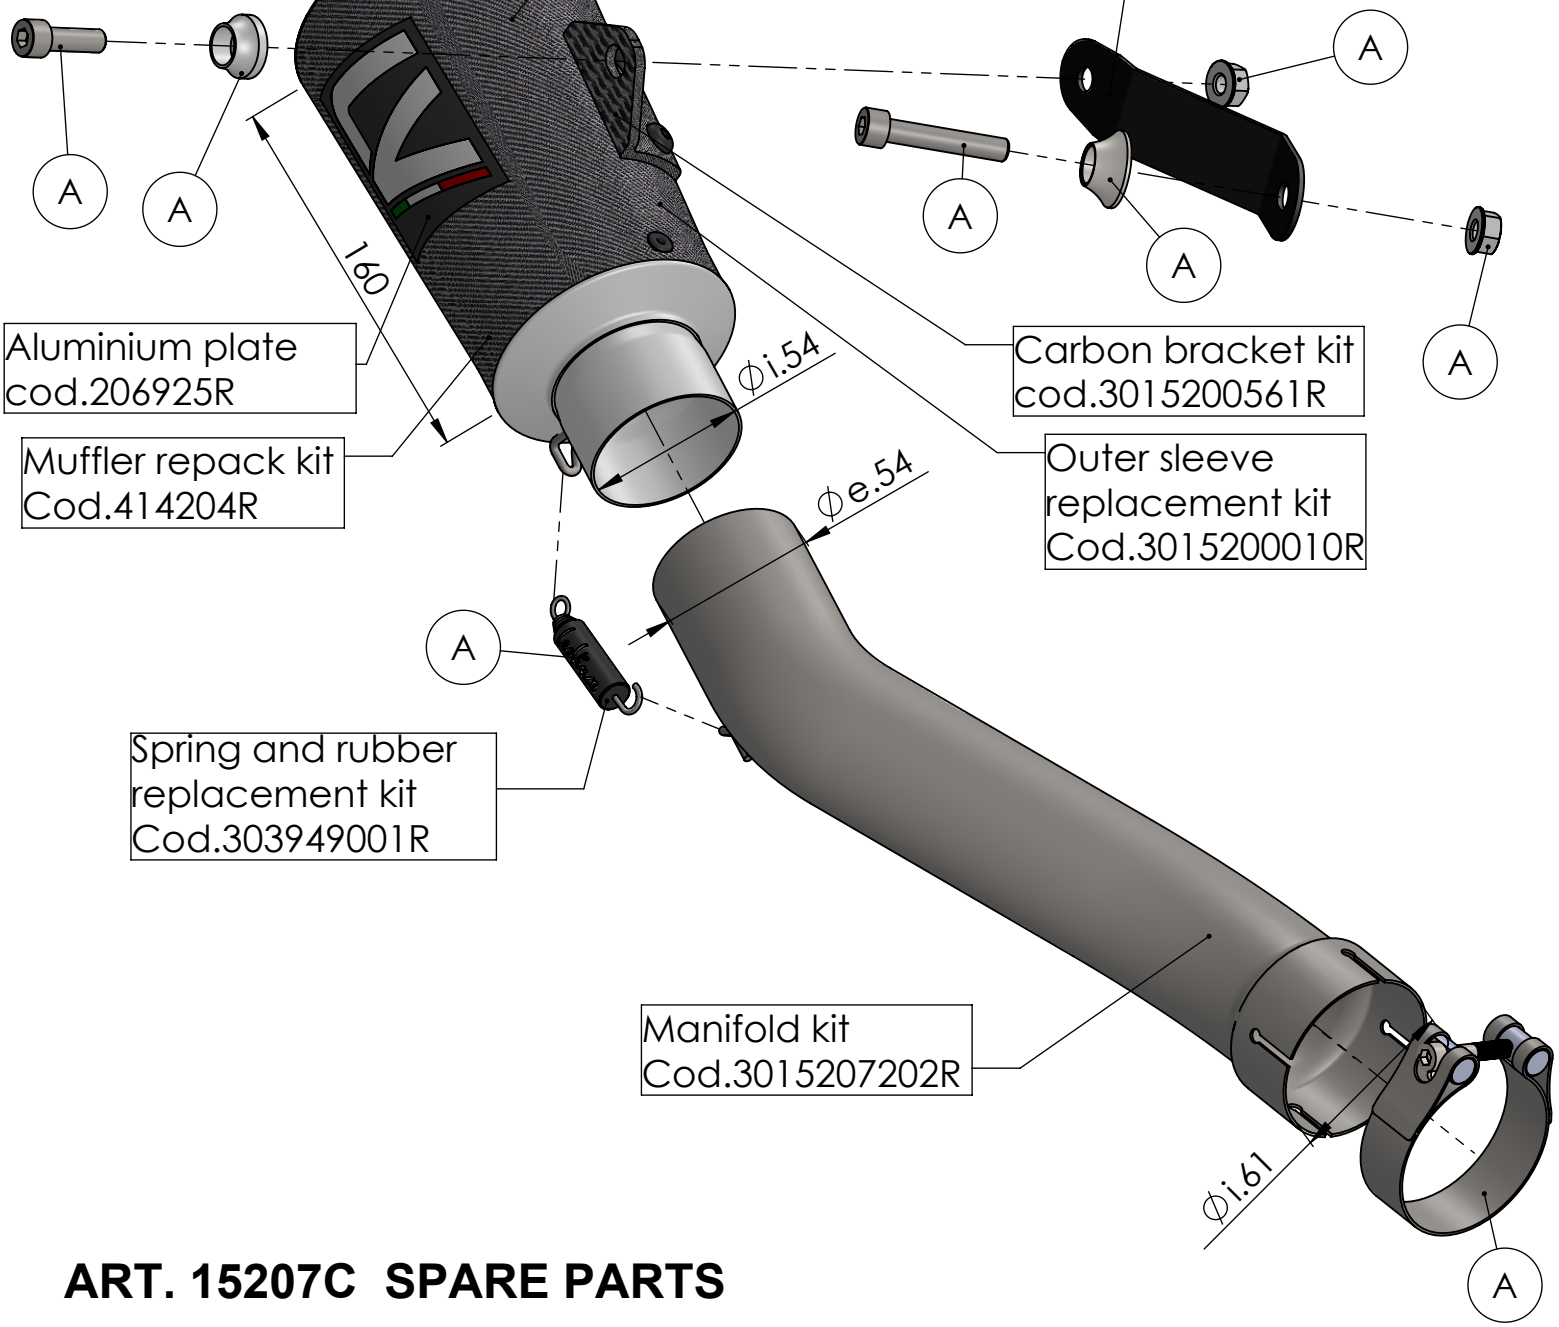

End cap set
Cod.309746701R

Muffler kit
Cod.3015200481R

S.s bracket
Cod.3015207561R

Aluminium plate
cod.206925R

Muffler repack kit
Cod.414204R

Carbon bracket kit
cod.3015200561R

Outer sleeve
replacement kit
Cod.3015200010R

Spring and rubber
replacement kit
Cod.303949001R

Manifold kit
Cod.3015207202R

ART. 15207C SPARE PARTS

HONDA CBR 1000 RR FIREBLADE / SP / SP2

(A) FITTING KIT Cod. 3015207601R