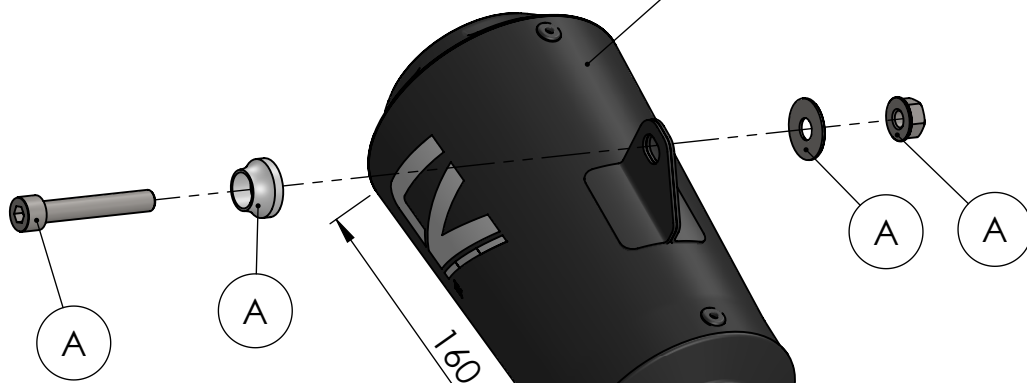

Muffler kit
Cod.3015239410R

Muffler repack kit
cod.414204R

NO PAINTED

Manifold clamp
Cod.300041540R

Manifold kit
Cod.3015211222R

ART. 15211FB - SPARE PARTS

HONDA CBR 300 R - CB 300 F (Us only)

(A) FITTING KIT cod.3015211602R