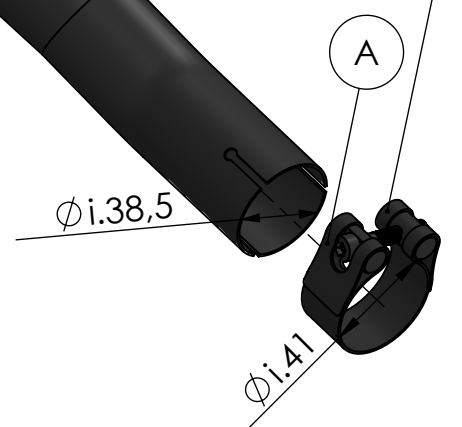

Muffler kit
Cod.3015239410R

Muffler repack kit
cod.414204R

NO PAINTED

Manifold clamp
Cod.300041540R

Manifold kit
Cod.3015211222R

ART. 15211FB - SPARE PARTS

HONDA CBR 300 R - CB 300 F (Us only)

(A) FITTING KIT cod.3015211602R