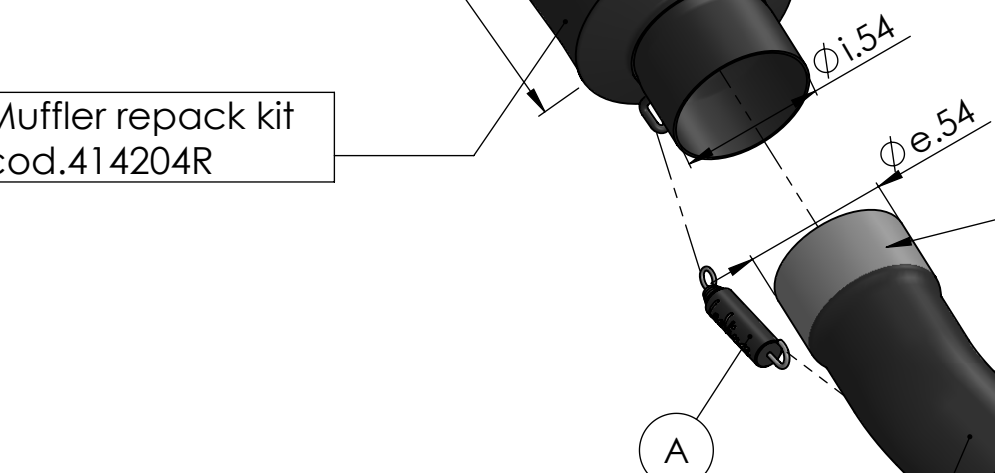

Muffler kit
Cod.3015239410R

Muffler repack kit
cod.414204R

NO PAINTED

Manifold clamp
Cod.300041540R

Manifold kit
Cod.3015211222R

ART. 15211FB - SPARE PARTS

HONDA CBR 300 R - CB 300 F (Us only)

(A) FITTING KIT cod.3015211602R