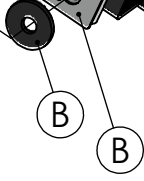

105

End cap set  
Cod.309746701R

Muffler Kit  
Cod.309746485R

Outer sleeve  
replacement kit  
Cod.309746012R

160

Muffler repack kit  
Cod.414204R

Spring and rubber  
replacement kit  
Cod.303949001R

$\phi i.54$   
 $\phi 90$   
 $\phi e.54$

Manifold kit  
Cod.3015224202R

Manifold clamp  
Cod.300045540R

$\phi 1.43$

### ART. 15224B SPARE PARTS

HONDA CMX 300 REBEL - CMX 500 REBEL

(A) FITTING KIT COD.3015224601 (B) CARBON KIT COD.3015224001