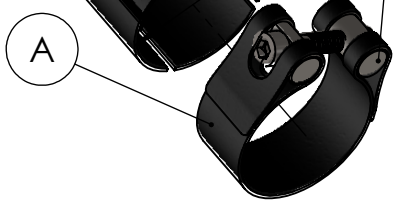

$\phi 1.43$

ART. 15224B SPARE PARTS

HONDA CMX 300 REBEL - CMX 500 REBEL

(A) FITTING KIT COD.3015224601 (B) CARBON KIT COD.3015224001