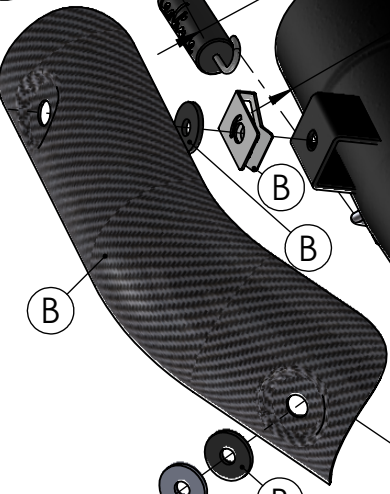

105

End cap set  
Cod.309746701R

Muffler Kit  
Cod.309746485R

Outer sleeve  
replacement kit  
Cod.309746012R

160

Muffler repack kit  
Cod.414204R

Spring and rubber  
replacement kit  
Cod.303949001R

$\phi i.54$   
 $\phi 90$   
 $\phi e.54$

Manifold kit  
Cod.3015224202R

Manifold clamp  
Cod.300045540R

$\phi 1.43$

### ART. 15224B SPARE PARTS

HONDA CMX 300 REBEL - CMX 500 REBEL

(A) FITTING KIT COD.3015224601 (B) CARBON KIT COD.3015224001