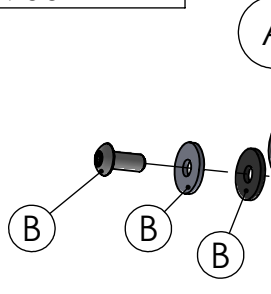

105

End cap set  
Cod.309746701R

Muffler Kit  
Cod.309746485R

Outer sleeve  
replacement kit  
Cod.309746012R

160

Muffler repack kit  
Cod.414204R

Spring and rubber  
replacement kit  
Cod.303949001R

$\phi i.54$   
 $\phi 90$   
 $\phi e.54$

Manifold kit  
Cod.3015224202R

Manifold clamp  
Cod.300045540R

$\phi 1.43$

### ART. 15224B SPARE PARTS

HONDA CMX 300 REBEL - CMX 500 REBEL

(A) FITTING KIT COD.3015224601 (B) CARBON KIT COD.3015224001