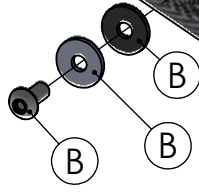

105

End cap set  
Cod.309746701R

Muffler Kit  
Cod.309746485R

Outer sleeve  
replacement kit  
Cod.309746012R

160

Muffler repack kit  
Cod.414204R

Spring and rubber  
replacement kit  
Cod.303949001R

$\phi i.54$   
 $\phi 90$   
 $\phi e.54$

Manifold kit  
Cod.3015224202R

Manifold clamp  
Cod.300045540R

$\phi 1.43$

### ART. 15224B SPARE PARTS

HONDA CMX 300 REBEL - CMX 500 REBEL

(A) FITTING KIT COD.3015224601 (B) CARBON KIT COD.3015224001