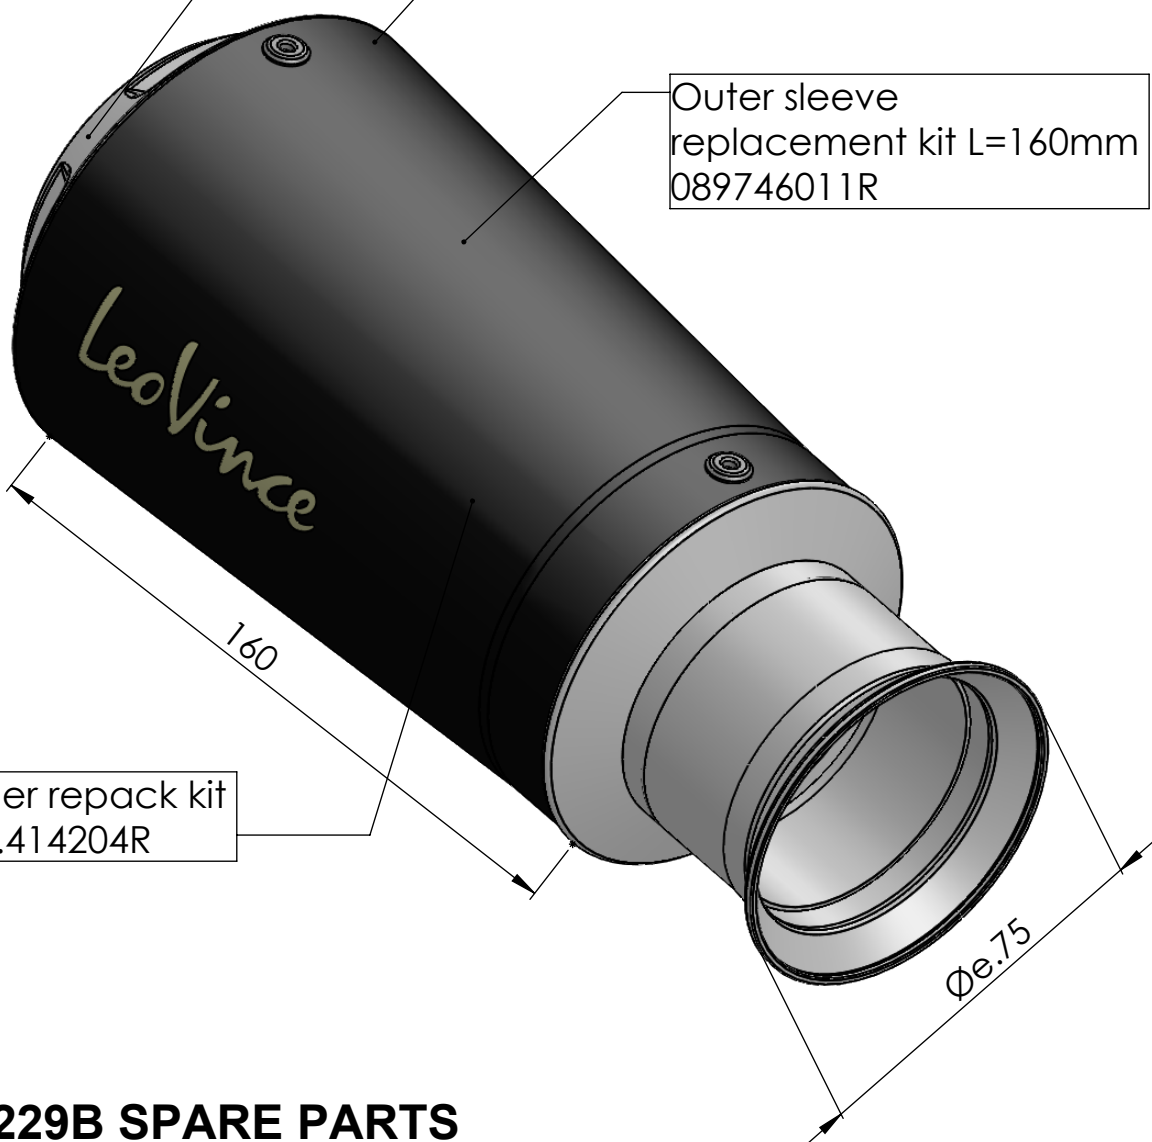

End cap set  
3015229701R

Muffler kit  
Cod.3015229485R

Outer sleeve  
replacement kit L=160mm  
089746011R

Muffler repack kit  
Cod.414204R

## ART. 15229B SPARE PARTS

KTM 1290 SUPER DUKE / R

SLIP-ON - LV-10 -BLACK