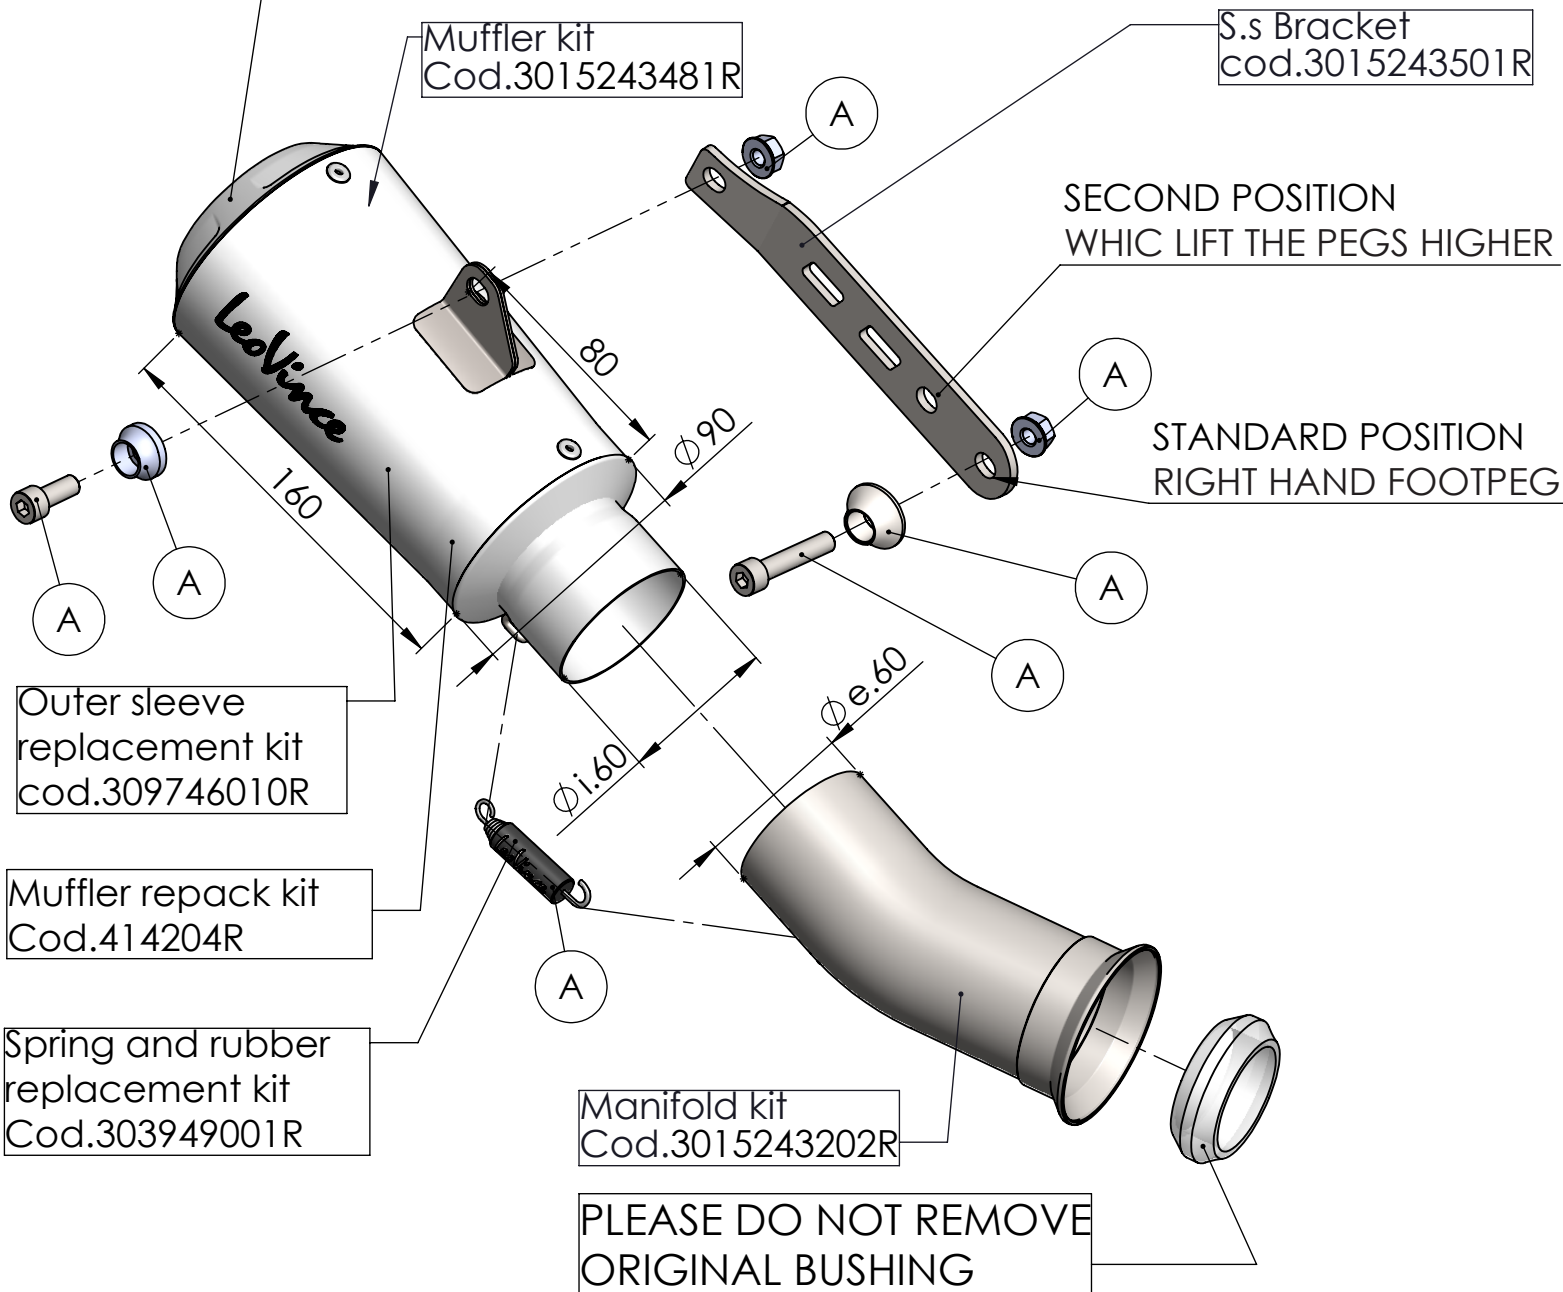

End cap set  
Cod.3015229701R

Muffler kit  
Cod.3015243481R

S.s Bracket  
cod.3015243501R

SECOND POSITION  
WHICH LIFT THE PEGS HIGHER

STANDARD POSITION  
RIGHT HAND FOOTPEG

Outer sleeve  
replacement kit  
cod.309746010R

Muffler repack kit  
Cod.414204R

Spring and rubber  
replacement kit  
Cod.303949001R

Manifold kit  
Cod.3015243202R

PLEASE DO NOT REMOVE  
ORIGINAL BUSHING

## ART 15243 - SPARE PARTS

KTM 1290 SUPERDUKE R

Ⓐ FITTING KIT Cod.3015243601R