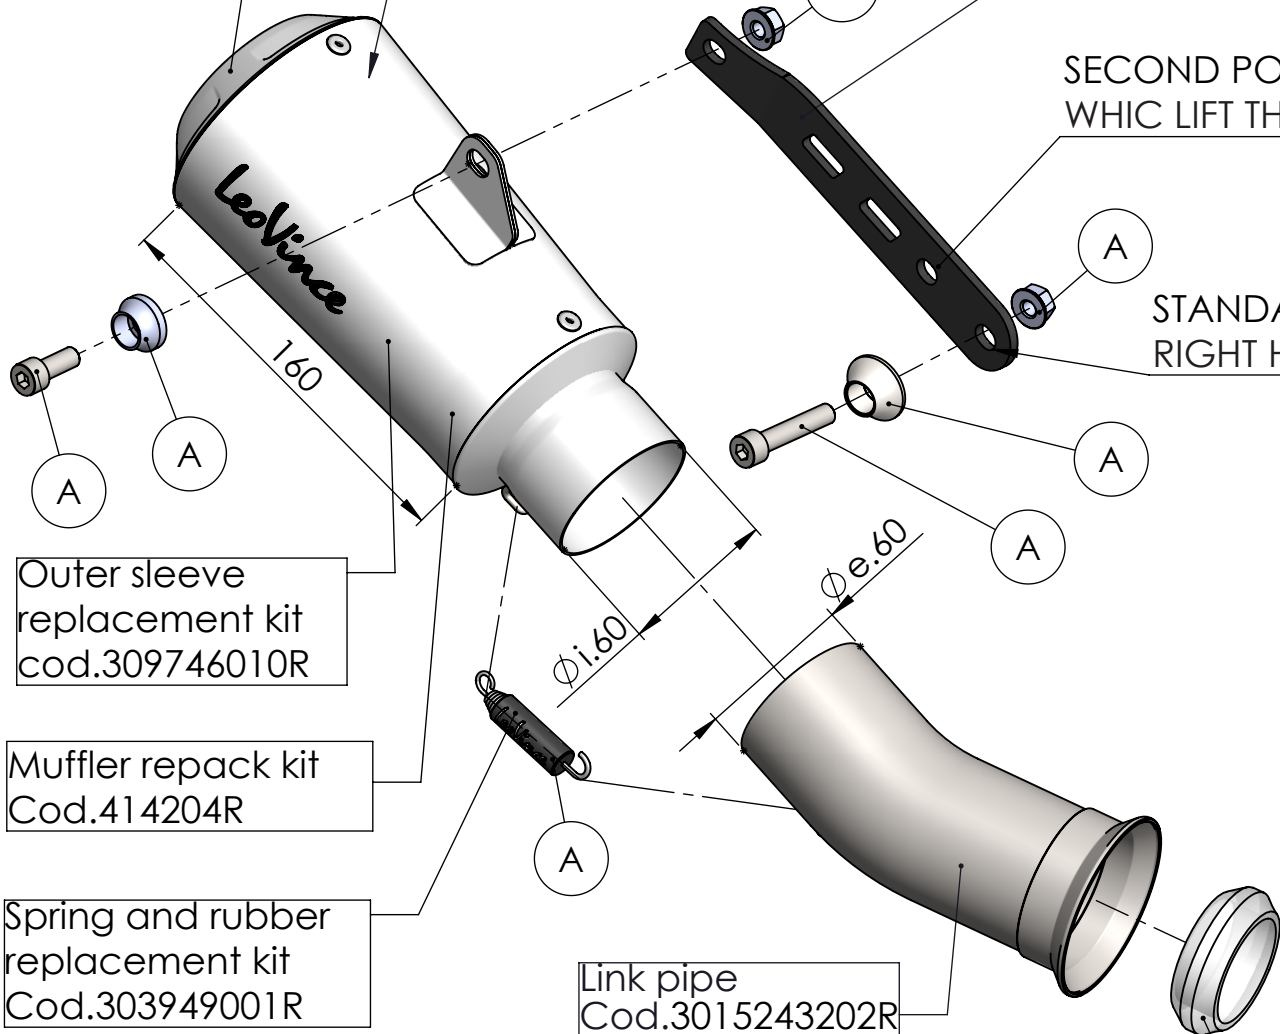

End cap set
Cod.3015229701R

Muffler kit
Cod.3015243481R

S.s black bracket
cod.3015243501R

SECOND POSITION
WHICH LIFT THE PEGS HIGHER

STANDARD POSITION
RIGHT HAND FOOTPEG

Outer sleeve
replacement kit
cod.309746010R

Muffler repack kit
Cod.414204R

Spring and rubber
replacement kit
Cod.303949001R

Link pipe
Cod.3015243202R

PLEASE DO NOT REMOVE
ORIGINAL BUSHING

ART 15243 - SPARE PARTS

KTM 1290 SUPERDUKE R / RR / EVO

(A) FITTING KIT Cod.3015243601R