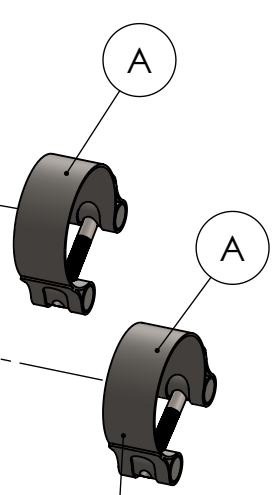

Ø 104

Bracket s.s.  
cod.3015247501R

Outer sleeve  
replacement kit  
cod.3015247010R

S.s end cup set  
cod.309746701R

Muffler kit  
Cod.3015247481R

Muffler kit  
Cod.3015247481R

Outer sleeve  
replacement kit  
cod.3015247011R

Muffler kit  
Cod.3015247483R

Muffler repack kit  
cod.414204R

E57 92R-02 0017

Strap in S.s. Ø49  
Cod.300049530R

## ART. 15247B - SPARE PARTS

TRIUMPH SPEED TRIPLE 1200 RR/RS

Ⓐ FITTING KIT cod.3015247601R