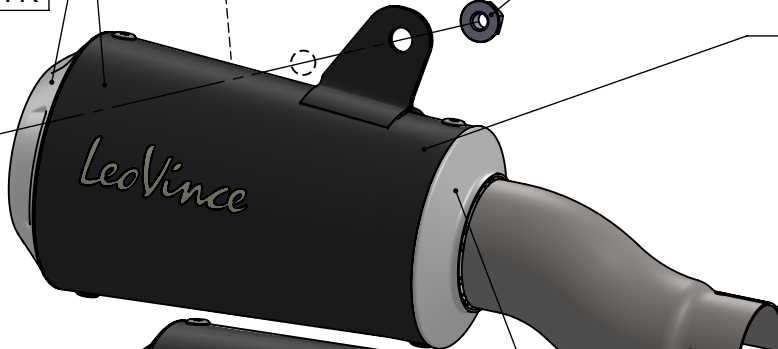

Ø 104

Bracket s.s.  
cod.3015247501R

Outer sleeve  
replacement kit  
cod.3015247010R

S.s end cup set  
cod.309746701R

Muffler kit  
Cod.3015247481R

Muffler kit  
Cod.3015247481R

Outer sleeve  
replacement kit  
cod.3015247011R

## ART. 15247B - SPARE PARTS

TRIUMPH SPEED TRIPLE 1200 RR/RS

Ⓐ FITTING KIT cod.3015247601R