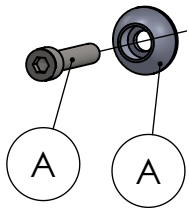

Ø 104

Bracket s.s.  
cod.3015247501R

Outer sleeve  
replacement kit  
cod.3015247010R

S.s end cup set  
cod.309746701R

Muffler kit  
Cod.3015247481R

Muffler kit  
Cod.3015247481R

Outer sleeve  
replacement kit  
cod.3015247011R

## ART. 15247B - SPARE PARTS

TRIUMPH SPEED TRIPLE 1200 RR/RS

Ⓐ FITTING KIT cod.3015247601R