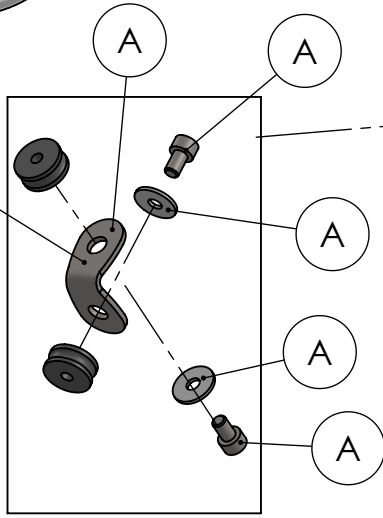

Ø 104

Bracket s.s.  
cod.3015247501R

Outer sleeve  
replacement kit  
cod.3015247010R

S.s end cup set  
cod.309746701R

Muffler kit  
Cod.3015247481R

Muffler kit  
Cod.3015247481R

Outer sleeve  
replacement kit  
cod.3015247011R

Muffler kit  
Cod.3015247483R

Muffler repack kit  
cod.414204R

E57 92R-02 0017

Strap in S.s. Ø49  
Cod.300049530R

## ART. 15247B - SPARE PARTS

TRIUMPH SPEED TRIPLE 1200 RR/RS

Ⓐ FITTING KIT cod.3015247601R