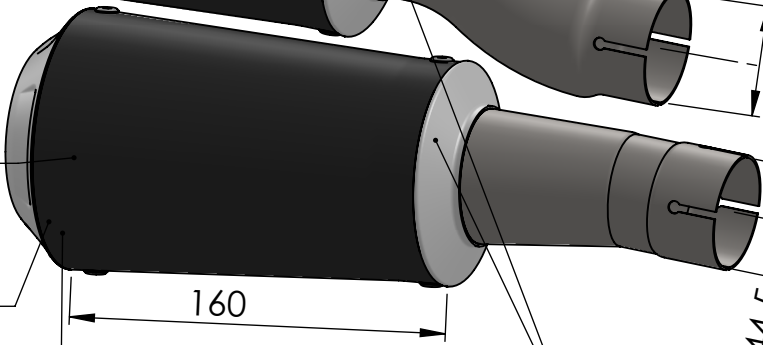

E57 92R-02 0017

Strap in S.s. Ø49
Cod.300049530R

ART. 15247B - SPARE PARTS

TRIUMPH SPEED TRIPLE 1200 RR/RS

Ⓐ FITTING KIT cod.3015247601R