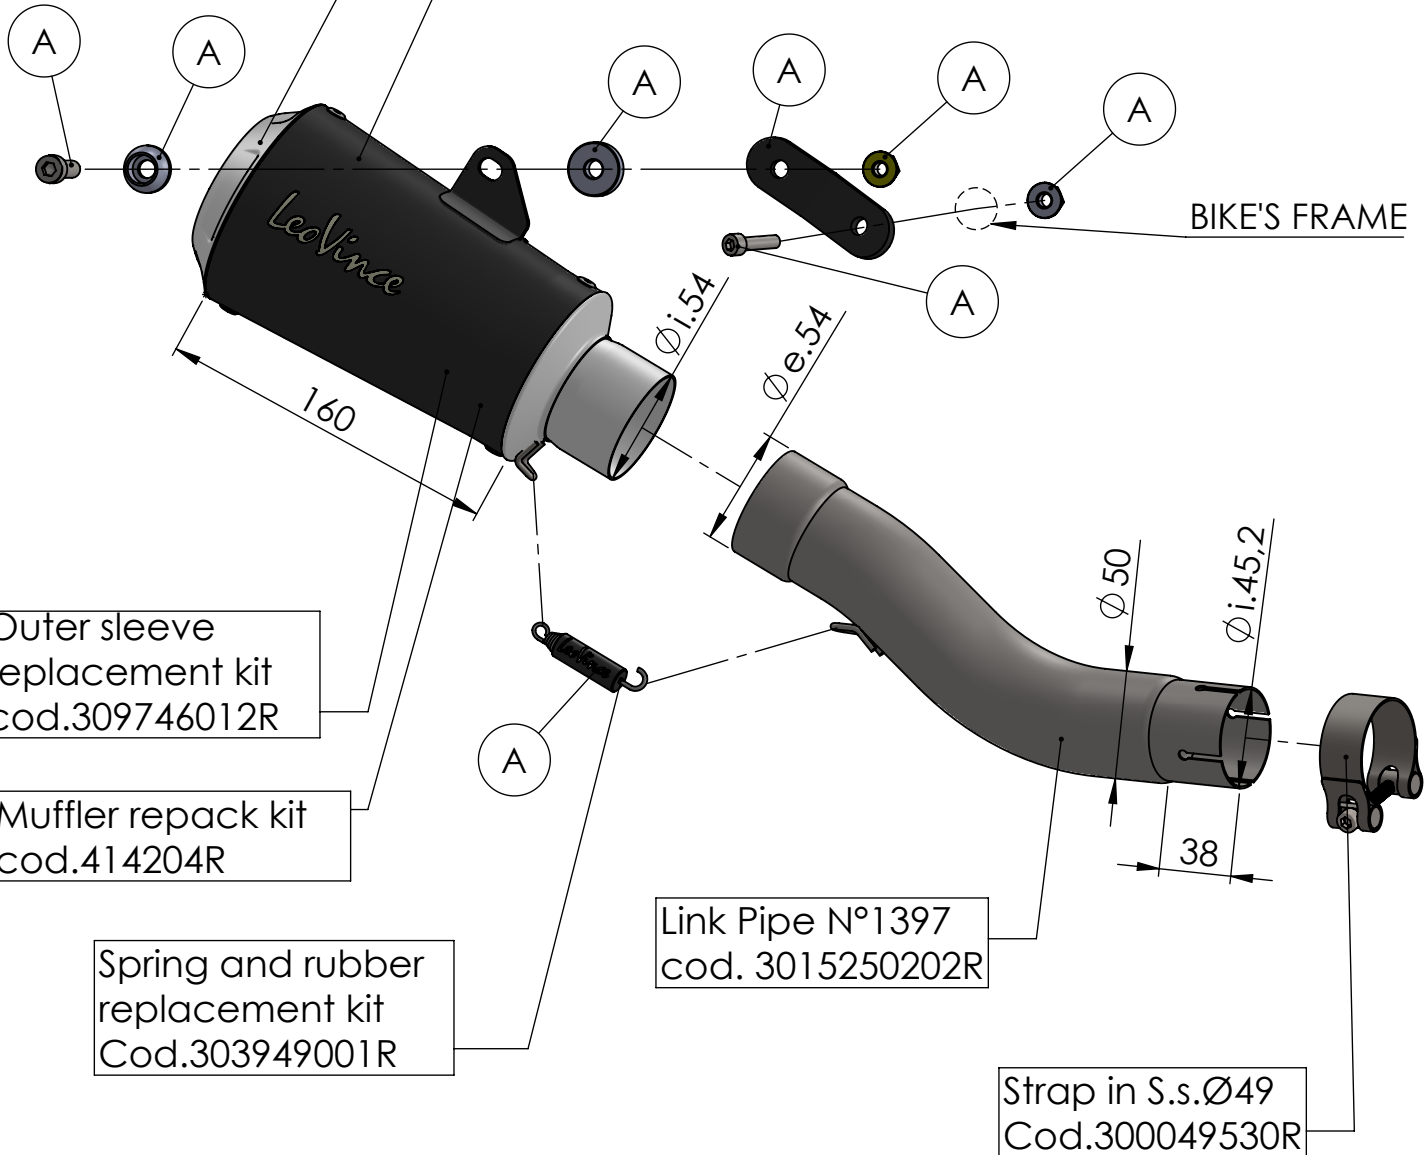

S.s end cup set
cod.309746701R

Muffler kit
Cod.309746485R

ART. 15250B - SPARE PARTS

DUCATI SCRAMBLER 800 ICON / DARK (also fits 35kW version)

Ⓐ FITTIG KIT cod.3015250601R