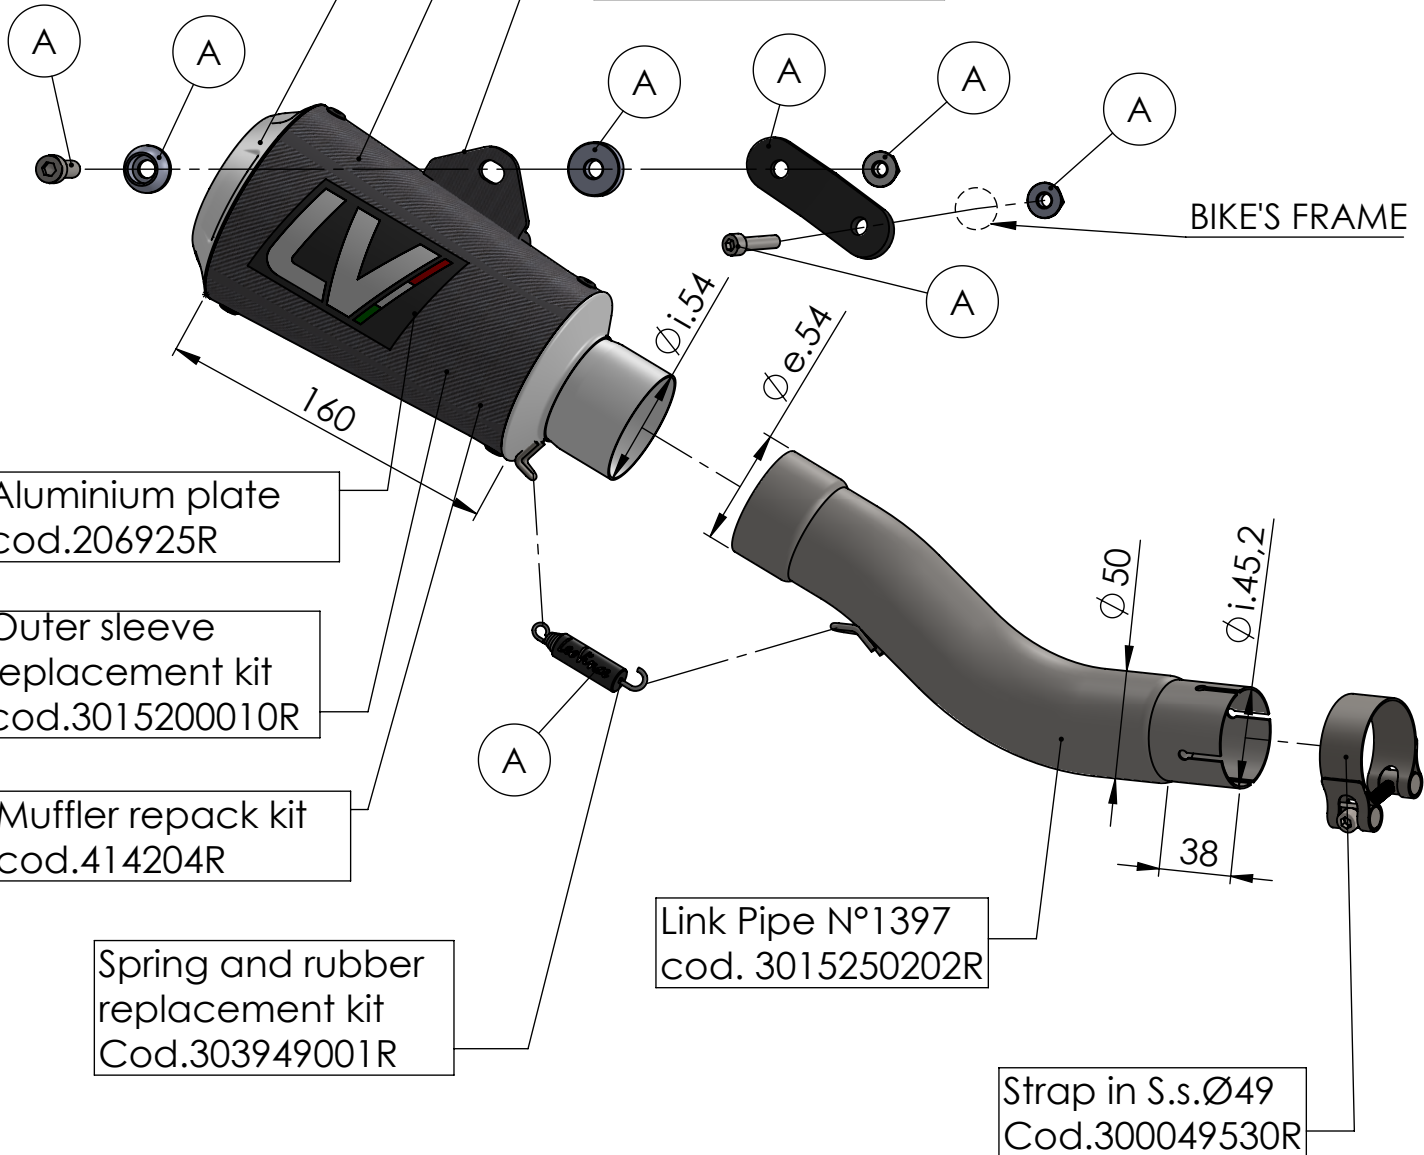

S.s end cup set  
cod.309746701R

Muffler kit  
Cod.3015200481R

Carbon bracket kit  
cod.3015200561R

BIKE'S FRAME

Aluminium plate  
cod.206925R

Outer sleeve  
replacement kit  
cod.3015200010R

Muffler repack kit  
cod.414204R

Spring and rubber  
replacement kit  
Cod.303949001R

Link Pipe N°1397  
cod. 3015250202R

Strap in S.s.  $\phi 49$   
Cod.300049530R

## ART. 15250C - SPARE PARTS

DUCATI SCRAMBLER 800 ICON / DARK (also fits 35kW version)

Ⓐ FITTIG KIT cod.3015250601R