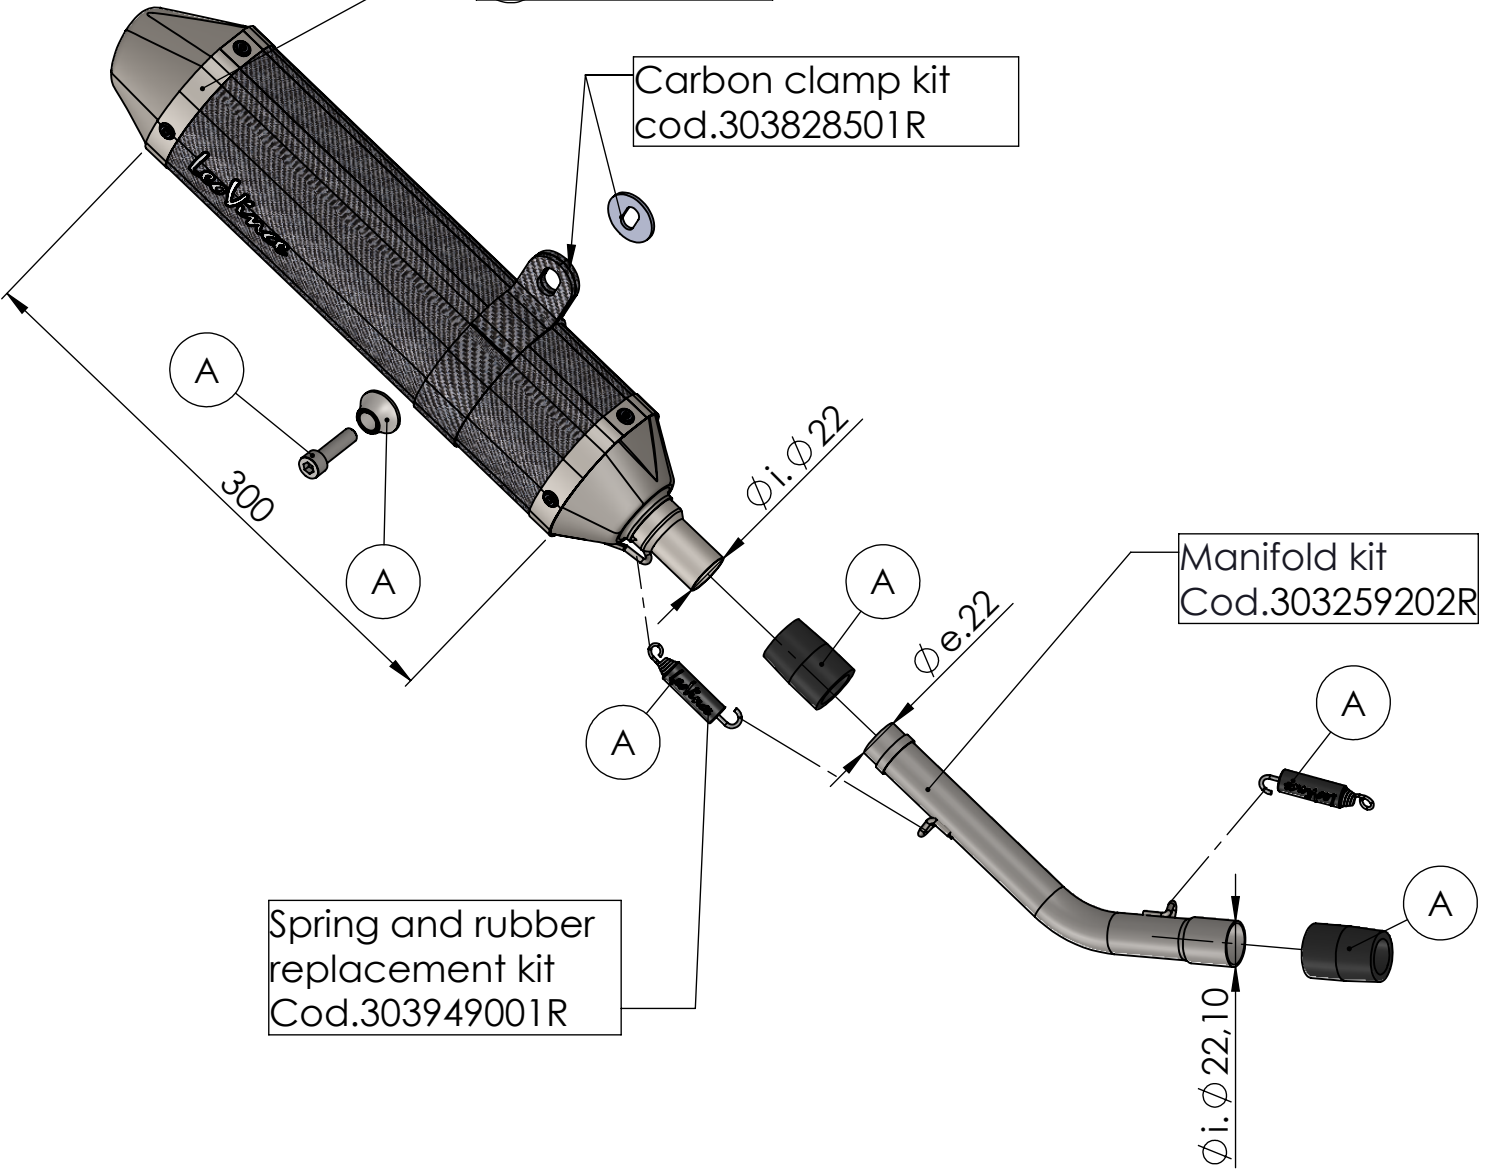

E13 92R-01 10448

Carbon clamp kit
cod.303828501R

ART. 17000 - SPARE PARTS

BETA RR 50 ENDURO / MOTARD / SPORT / RACING / TRACK
(compatible with original and LeoVince exhaust ART.80012)

(A) FITTING KIT cod.3017000601R