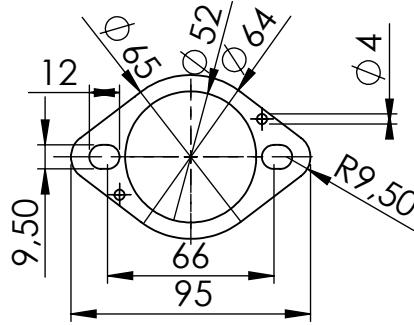

bushing
cod.206424

Flange sp.5mm
cod.206423

bushing
cod.206079

WARNING

it is advisable to optimize the carburation by remapping the stock ECU or by adopting an additional ECU unit.

ART. 80009

KTM 690 SMC R-ENDURO R
(compatible with stock silencer or
LeoVince slip-on-14324E-14324EK-14065-14065K)

- (A) FITTING KIT Cod. 3080009601R
- (B) FITTING KIT Cod. 3015224001R