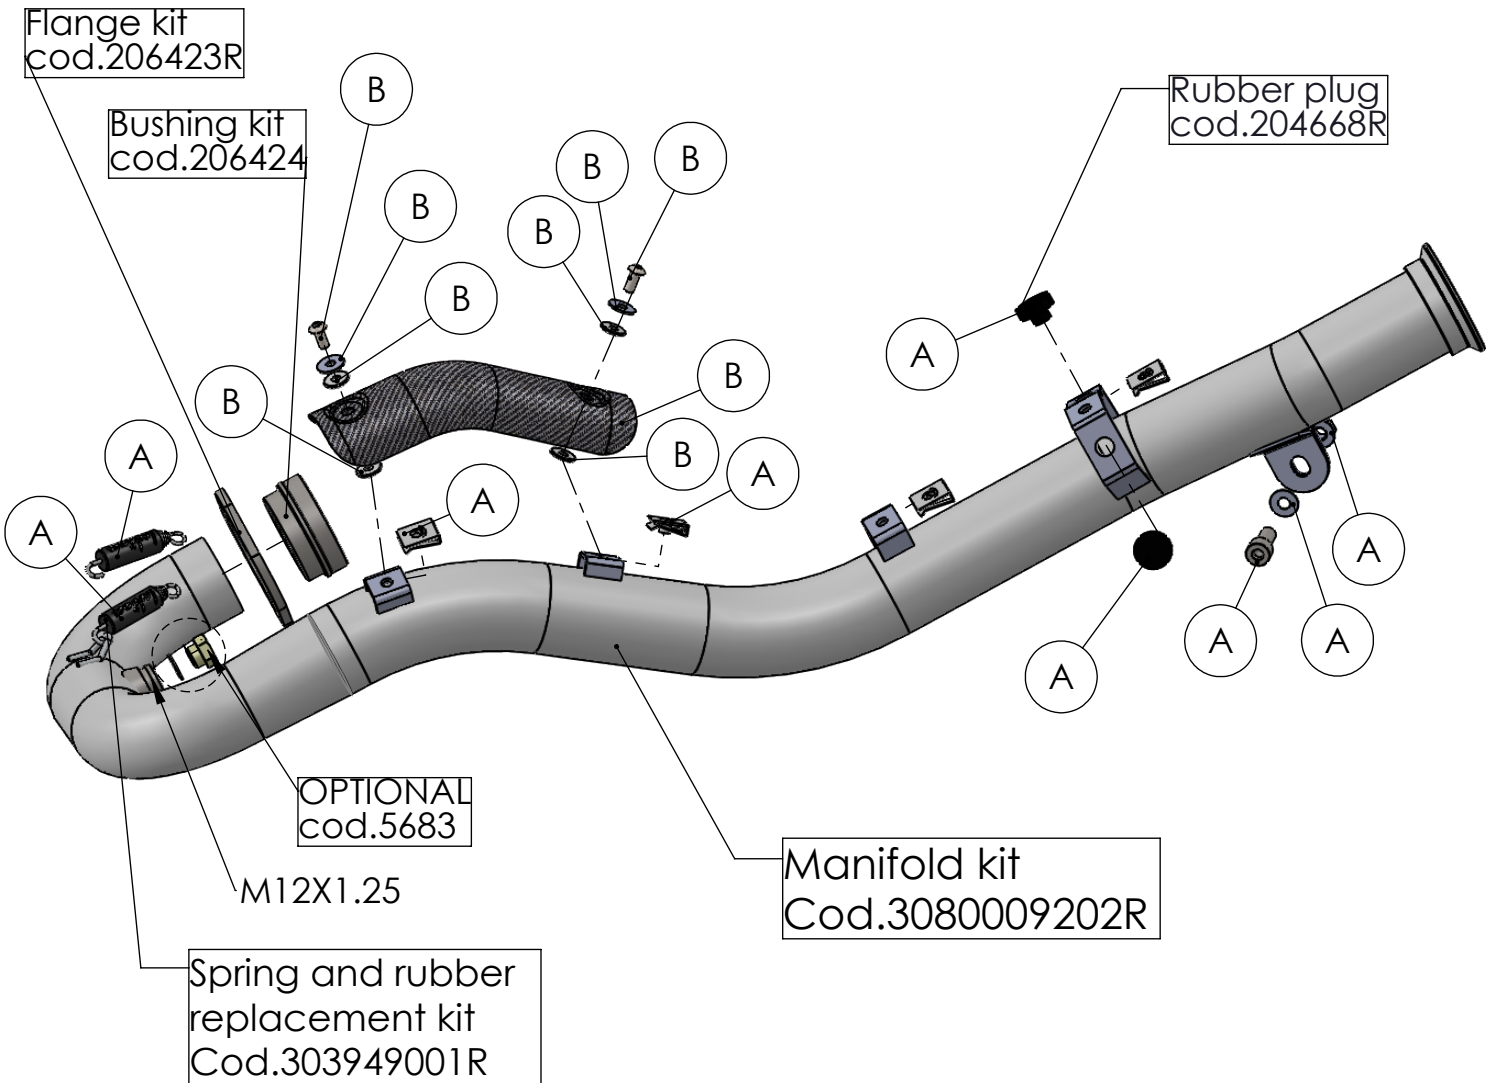

bushing
cod.206424

Flange sp.5mm
cod.206423

bushing
cod.206079

WARNING

it is advisable to optimize the carburation by remapping the stock ECU or by adopting an additional ECU unit.

ART. 80009

KTM 690 SMC R-ENDURO R
(compatible with stock silencer or
LeoVince slip-on-14324E-14324EK-14065-14065K)

- (A) FITTING KIT Cod. 3080009601R
- (B) FITTING KIT Cod. 3015224001R