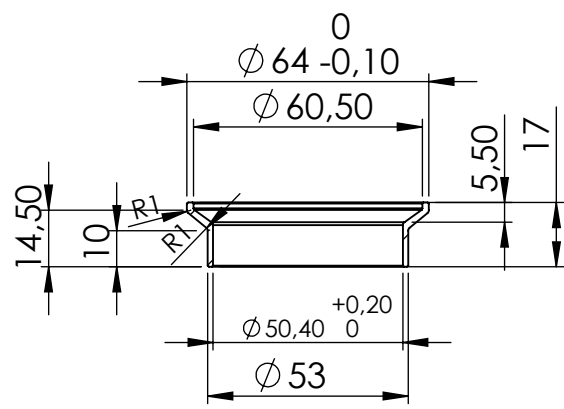

bushing
cod.206424

Flange sp.5mm
cod.206423

bushing
cod.206079

WARNING

it is advisable to optimize the carburation by remapping the stock ECU or by adopting an additional ECU unit.

ART. 80009

KTM 690 SMC R-ENDURO R
(compatible with stock silencer or
LeoVince slip-on-14324E-14324EK-14065-14065K)

- (A) FITTING KIT Cod. 3080009601R
- (B) FITTING KIT Cod. 3015224001R