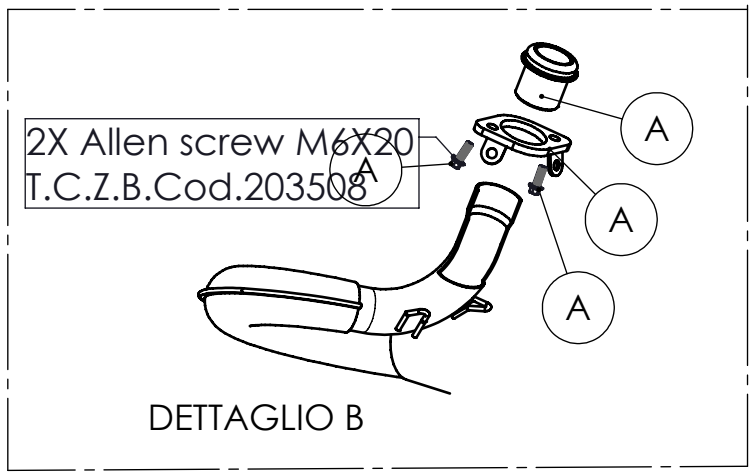

Flange 57E  
cod. 304113701

DETTAGLIO B

**WARNING**  
it is advisable to optimize the carburation by remapping

## ART. 80013 - SPARE PARTS

DERBY SENDA SM X-TREME / RACING / LIMITED / X-TREME R  
(Compatible with LeoVince exhaust only ART.17001)  
**(DOES NOT FIT WITH STOCK SILENCER)**

Ⓐ KITTING FIT cod.3080013601R