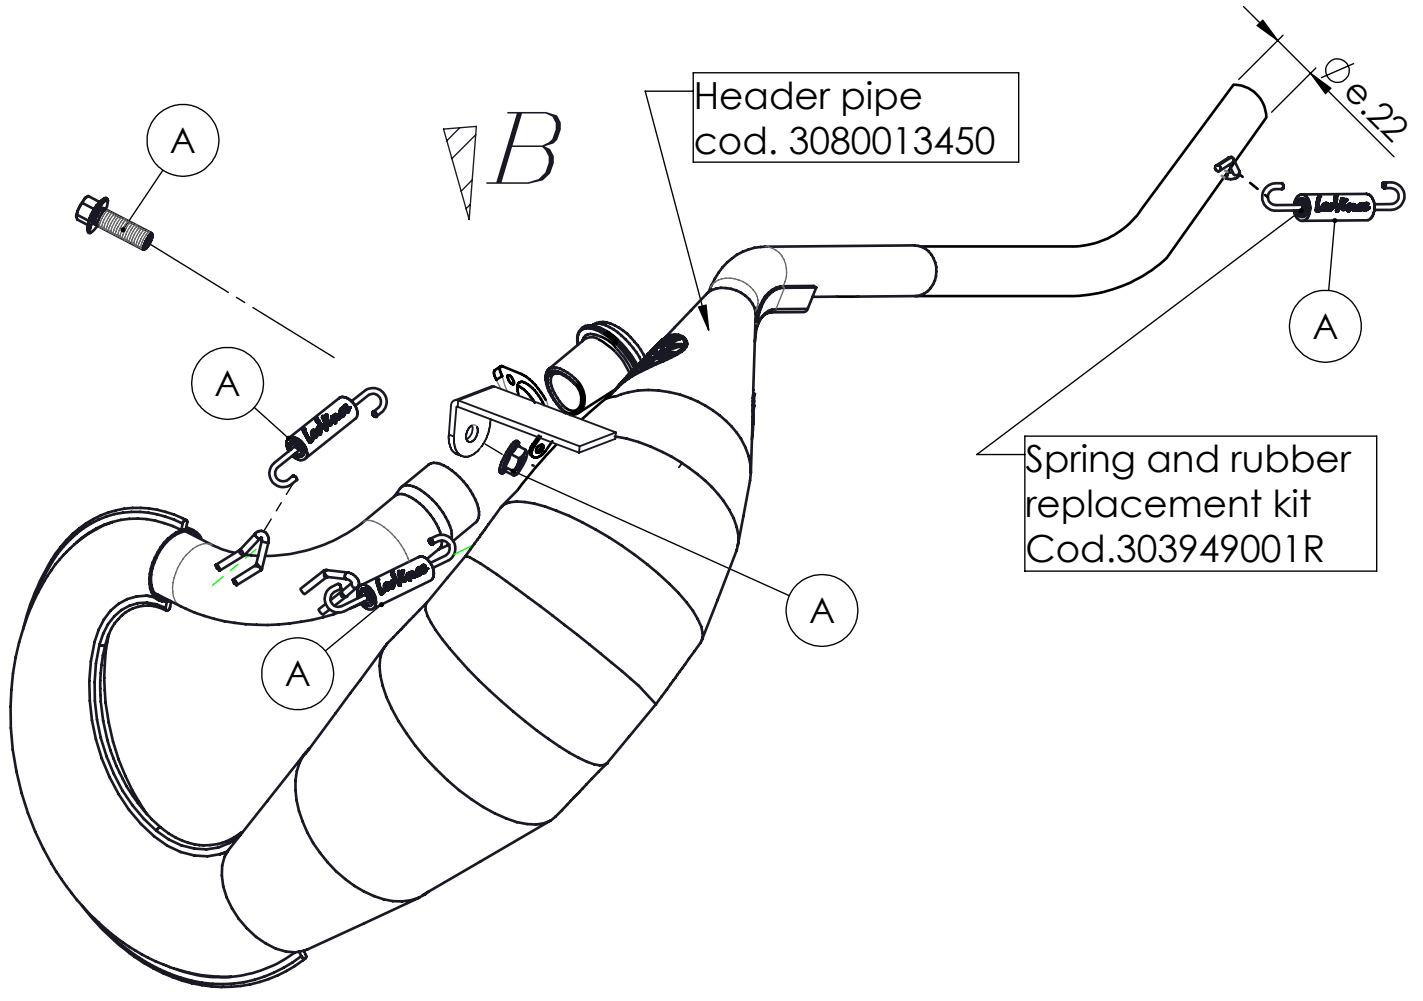

Flange 57E  
cod. 304113701

DETTAGLIO B

**WARNING**  
it is advisable to optimize the carburation by remapping

## ART. 80013 - SPARE PARTS

DERBY SENDA SM X-TREME / RACING / LIMITED / X-TREME R  
(Compatible with LeoVince exhaust only ART.17001)  
**(DOES NOT FIT WITH STOCK SILENCER)**

Ⓐ KITTING FIT cod.3080013601R