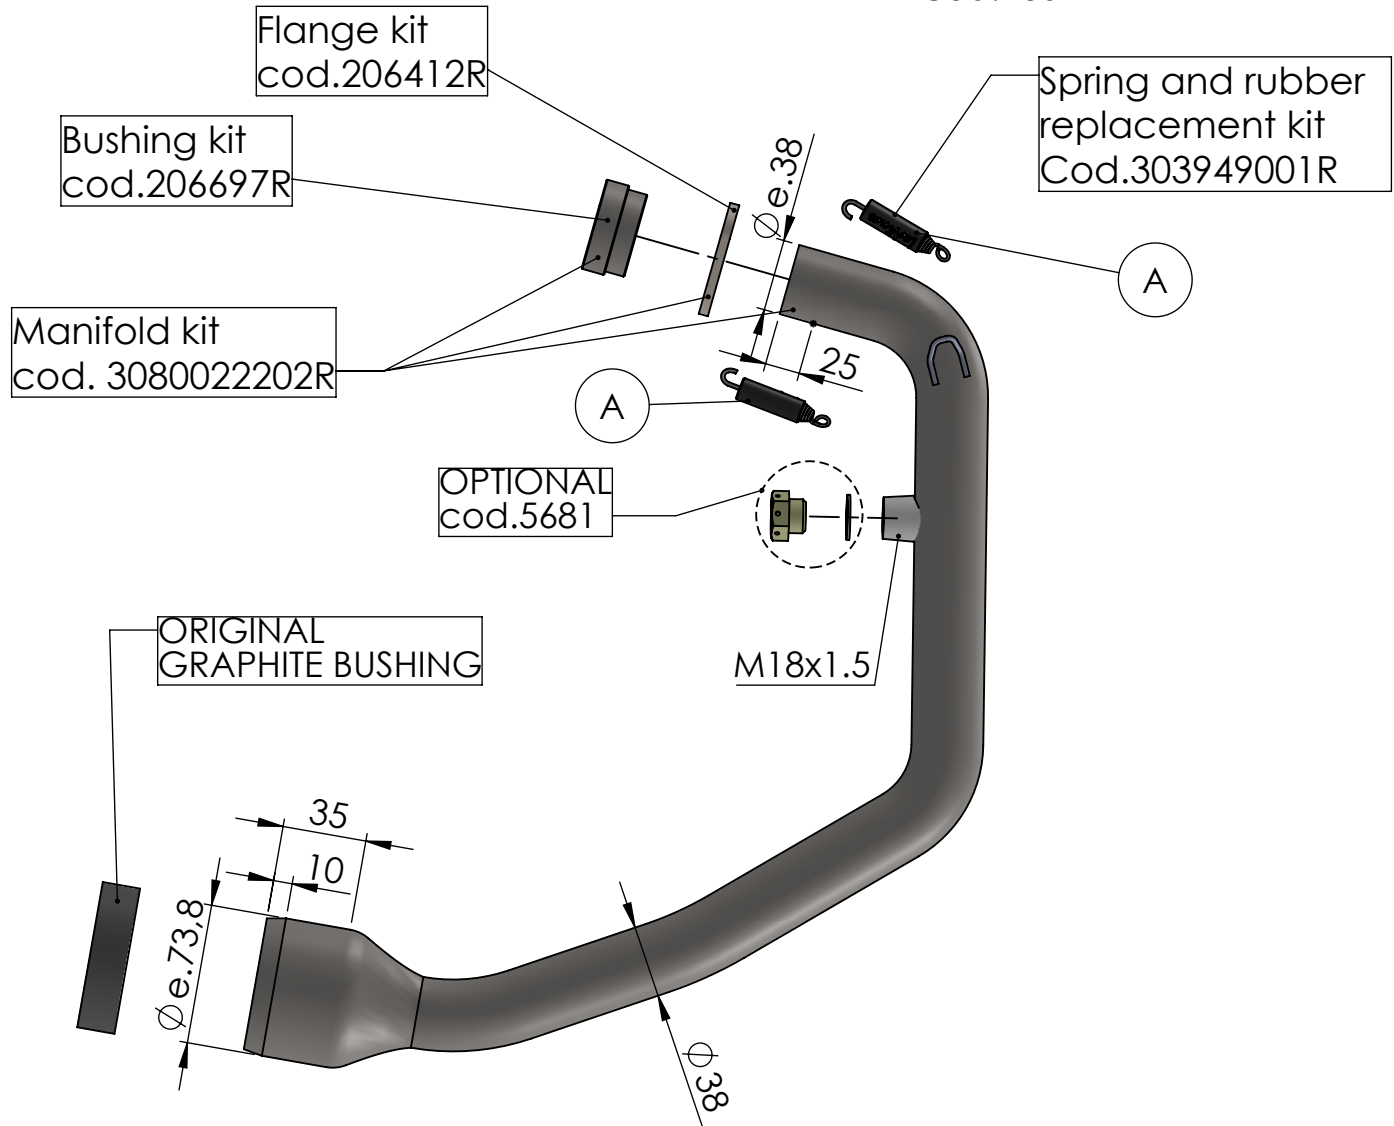

**Bushing s.s.
cod.206697**

**Flange s.s. sp.5mm
cod.206412**

ART. 80022 SPARE PARTS

KTM 390 ADVENTURE
HUSQVARNA VITPILEN / SVARTPILEN 125 / 401

HEADER PIPE - STAINLESS STEEL
(COMPATIBLE BOTH WITH STOCK EXHAUST AND LEOVINCE
SLIP-ON ART.15242-15242B-15242C-15126-14346E-14346EB-14347E)

Ⓐ FITTING KIT cod.3080022601R