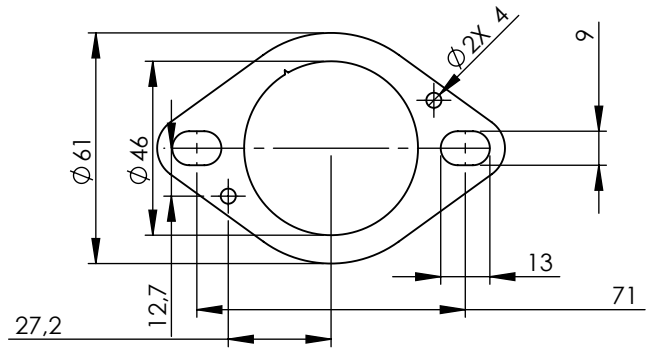

**Bushing s.s.  
cod.206697**

**Flange s.s. sp.5mm  
cod.206412**

## ART. 80022 SPARE PARTS

KTM 390 ADVENTURE - KTM DUKE 390  
HUSQVARNA SVARTPILEN / VITPILEN 401

HEADER PIPE - STAINLESS STEEL  
(COMPATIBLE BOTH WITH STOCK EXHAUST AND LEOVINCE  
SLIP-ON ART.15242-15242B-15242C-15126-14346E-14346EB-14347E)