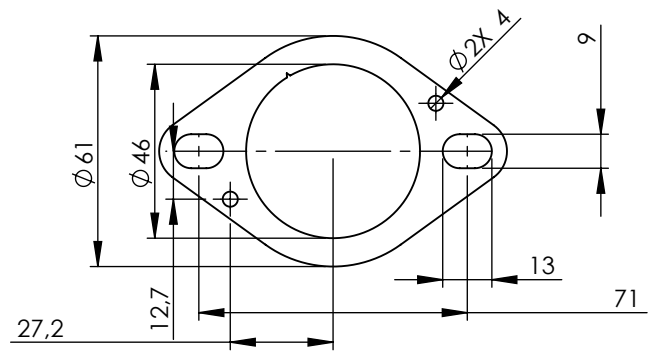

**Bushing s.s.
cod.206697**

**Flange s.s. sp.5mm
cod.206412**

ART. 80022 SPARE PARTS

KTM 390 ADVENTURE
HUSQVARNA VITPILEN / SVARTPILEN 125 / 401

HEADER PIPE - STAINLESS STEEL
(COMPATIBLE BOTH WITH STOCK EXHAUST AND LEOVINCE
SLIP-ON ART.15242-15242B-15242C-15126-14346E-14346EB-14347E)

Ⓐ FITTING KIT cod.3080022601R