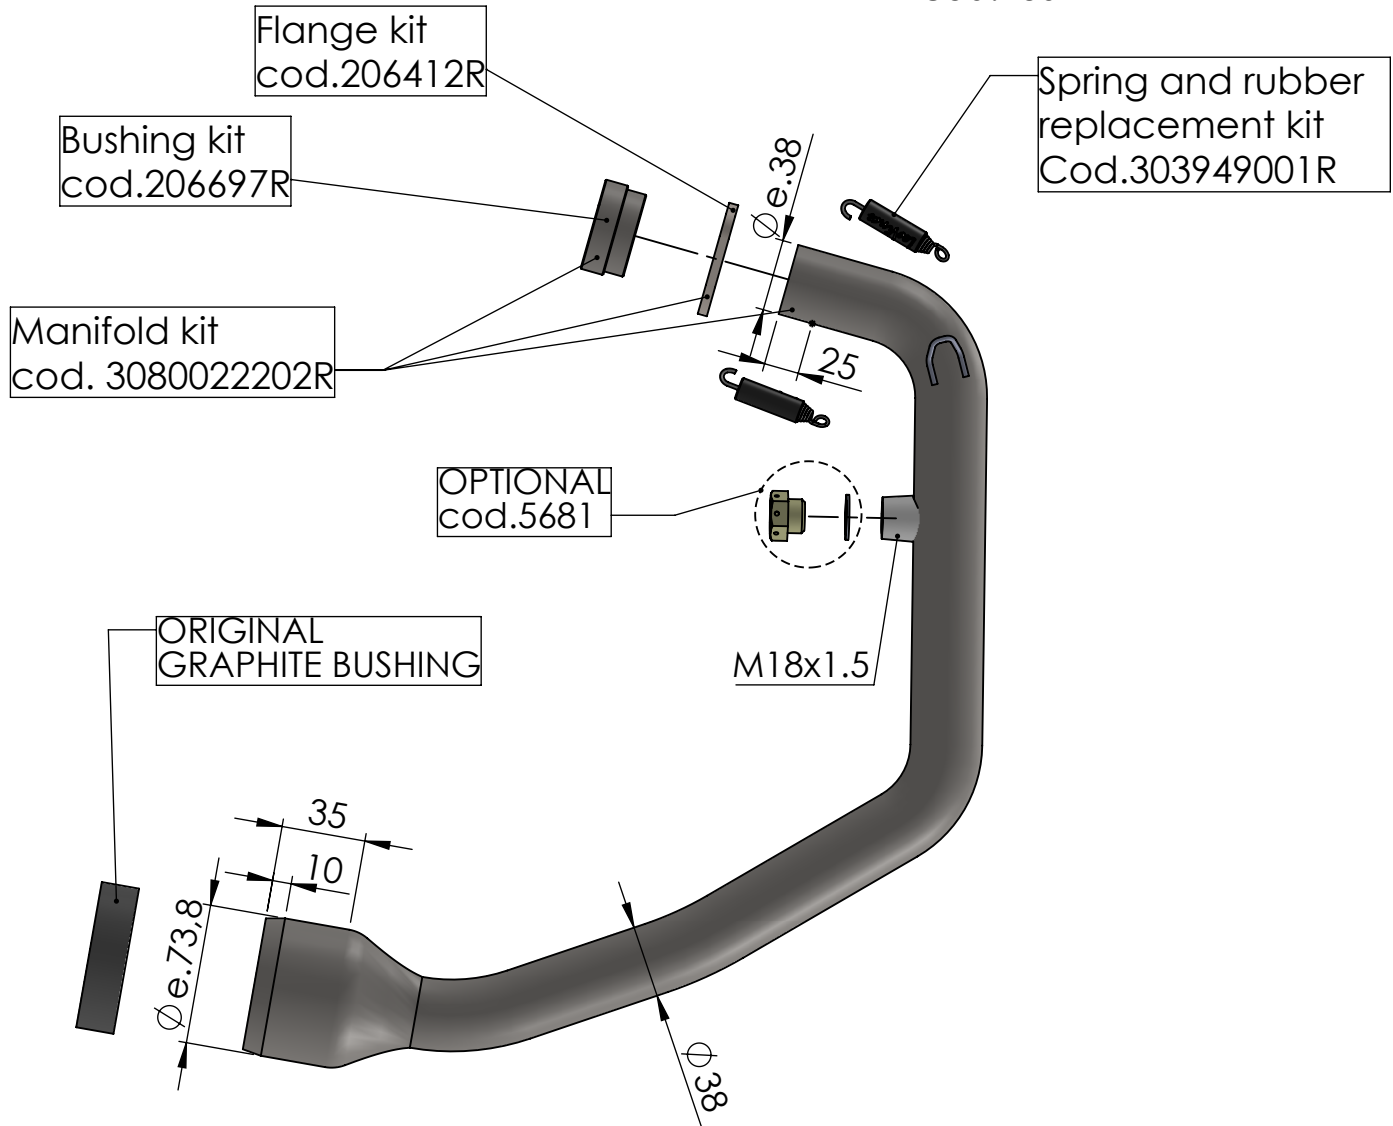

**Bushing s.s.  
cod.206697**

**Flange s.s. sp.5mm  
cod.206412**

## ART. 80022 SPARE PARTS

KTM 390 ADVENTURE - KTM DUKE 390  
HUSQVARNA SVARTPILEN / VITPILEN 401

HEADER PIPE - STAINLESS STEEL  
(COMPATIBLE BOTH WITH STOCK EXHAUST AND LEOVINCE  
SLIP-ON ART.15242-15242B-15242C-15126-14346E-14346EB-14347E)