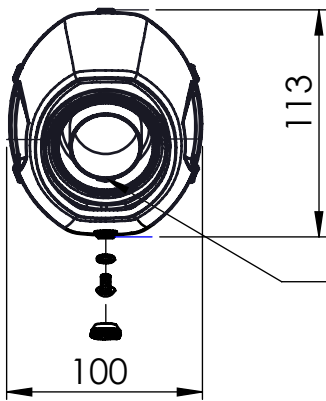

VISTA DA "A"

Db-Killer 32B
Cod.307677801R

SGI e13 0457 (9)

Carbon end cup set
cod.3014008701R

S.s end cup set
cod.308287711R

Carbon clamp FM1S
Cod.306958505R

PEDANA PASSEGGERO DX
PASSENGER'S R.H. FOOTBOARD

SUPPORTO PER PEDANA
FOOTBOARD SUPPORT

Manifold clamp 45 mm
cod.300045530R

ART. 8401E - SPARE PARTS

HONDA CB 600 HORNET i.e.
HONDA CB 600 F HORNET i.e.
HONDA CBR 600 F i.e

(A) FITTING KIT cod.307997601R