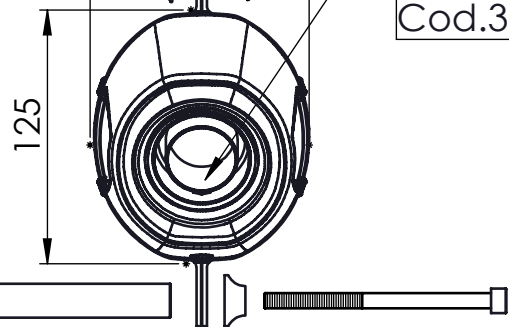

VISTA DA "A"
110

By-packed components to be used only on motorcycles not provided with Lambda Probe: (GILERA NEXUS 500 '03/'05) M18x1.5 h.9 cod.204888

Lato inclinato
Inclined side

Db-Killer 32B
Cod.307762801R