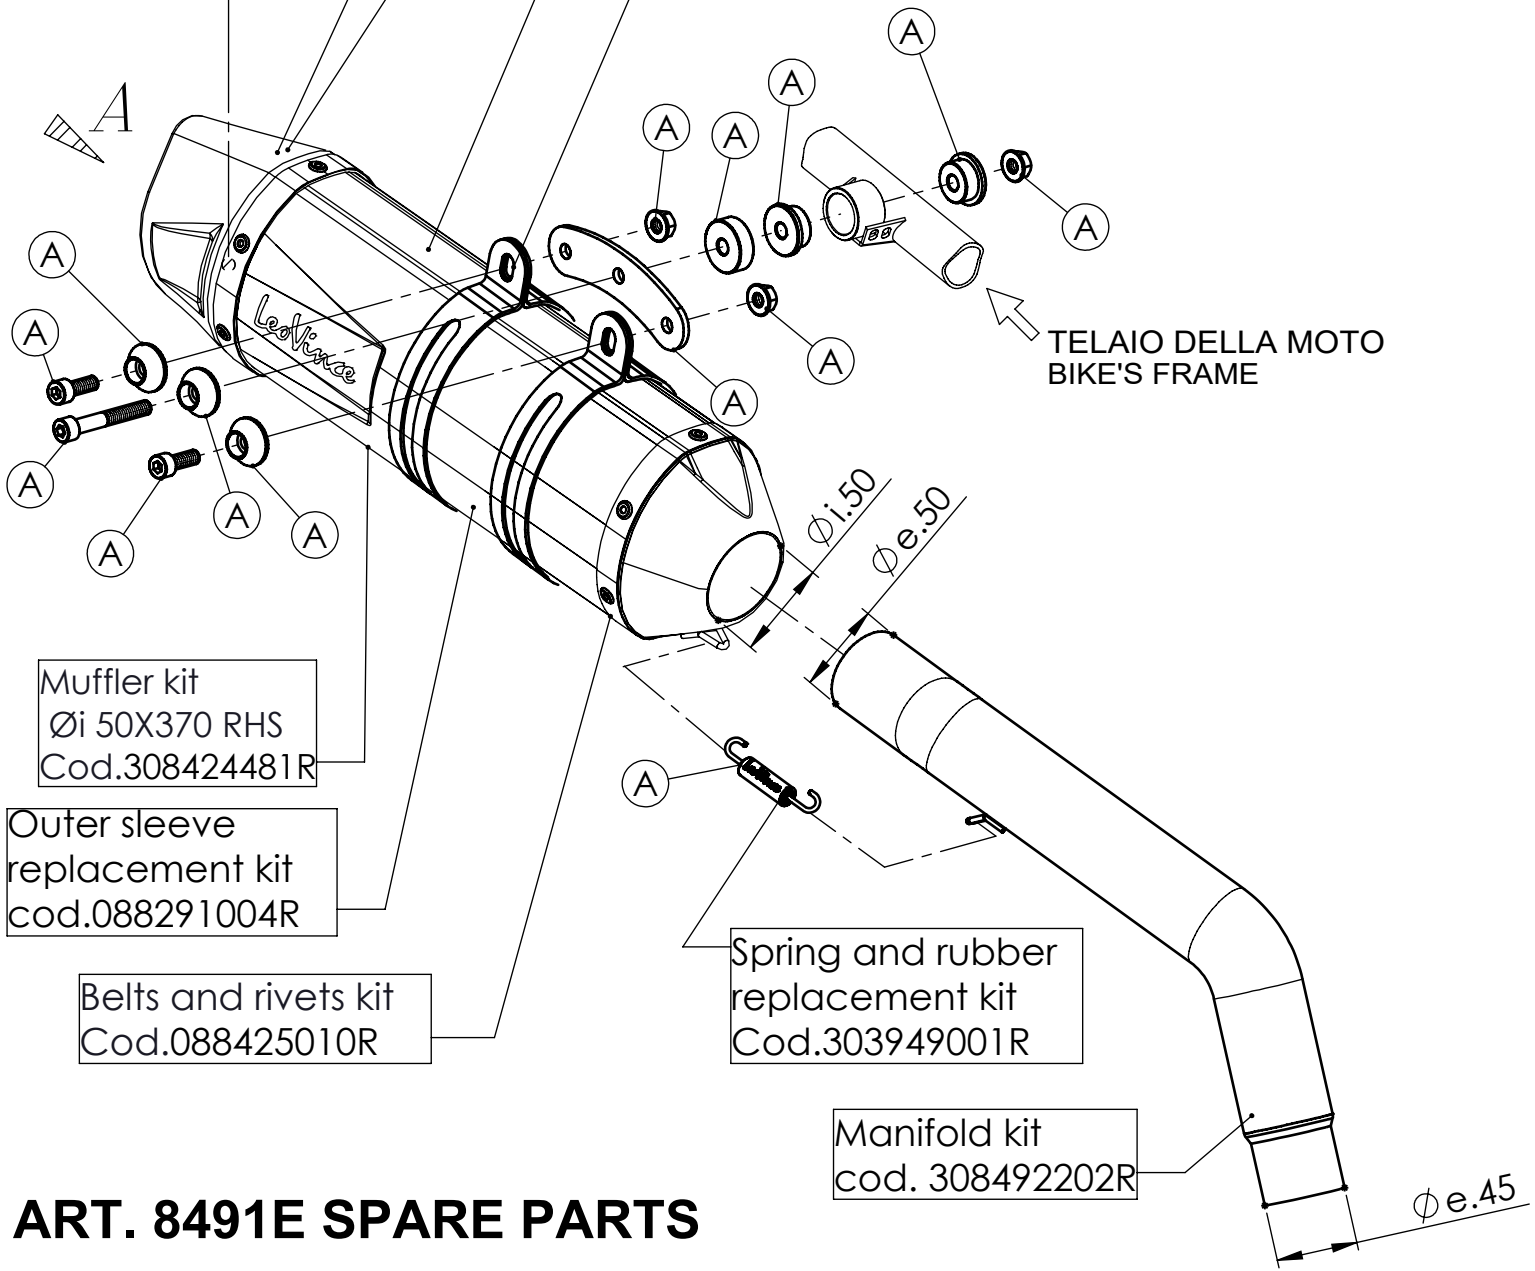

Db-Killer 32B  
 Cod.307762801R

S.s end cup set  
 cod.307242711R

Muffler repack kit  
 cod.414205R

Carbon clamp FB1  
 Cod.306960501R

Carbon end cup set  
 cod.3014000701R

SGI e13 0230 9

Muffler kit  
 $\phi i 50 \times 370$  RHS  
 Cod.308424481R

Outer sleeve  
 replacement kit  
 cod.088291004R

Belts and rivets kit  
 Cod.088425010R

Spring and rubber  
 replacement kit  
 Cod.303949001R

Manifold kit  
 cod. 308492202R

**ART. 8491E SPARE PARTS**

TRIUMPH TIGER 800 / TRIUMPH TIGER 800 i.e XC/XCA/XCX/XR/XRX

(A) FITTING KIT cod.308492601R