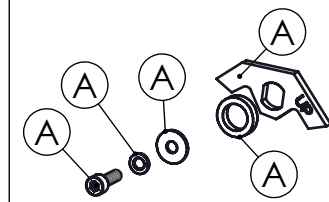

VISTA DA "A"

Db-Killer 32  
Cod.307677801R

VALVE BLOK-OFF kit  
cod.307283602R

Carbon end cup set  
cod.3014008701R

S.s end cup set  
cod.308287711R

Muffler kit  
Cod.308413481R

Outer sleeve  
replacement kit  
cod.409118R