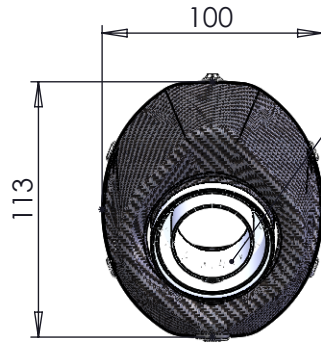

DETAIL "A"

Use the indicated hole to secure the brake light cable using a zip tie (NOT SUPPLIED)

DB-Killer N°32B
Cod.307762801

Aluminium spacer
SBK SBK Ø27X8.5
Cod.204321

Aluminium Spacer
27/20X60X8.5
Cod.206376

Silencer bracket-
stainless steel
Purch.Cod.206333

2 Plain
washer 6x12
Cod.200291

Strap in stainless
steel Ø43
Cod.300043530

2 screw
M6X20 T.S.
Cod.200261

Medium silencer
NERO Øi 50
Cod.3014009471

Allen screw
M8X80 T.C.E.I.
Cod.203328

Short helical spring
tensile
Cod.303949001

Pipe N° 1126
Cod.3014037203

Allen screw
M8X20 T.C.E.I.
Cod.200722

Plain washer 8x17
Cod.200294

Art. 14037

KTM DUKE 390

Slip-on "NERO" - APPROVED