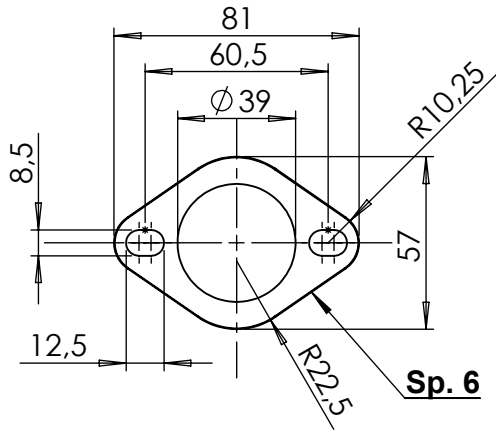

VIEW "A"
Flange "25B"

VIEW "A"
Bushing Cod.206062

VIEW "B"

Aluminium spacer
SBK SBK Ø27X8.5
Cod.204321

Aluminium Spacer
27/20X60X8.5
Cod.206376

Knurled collar
nut M8
Cod.200298

Plain washer
Ø8x24
Cod.200321

2 Mounting plate M5
Cod.204555

2 Allen screw
M5X12 T.B.E.I.
Cod.201031

2 Plain washer
5x15 Inox
Cod.406580

Carbon cover
Cod.0814043001

2 Flange "25B"
Cod. 200560

2x bushing
Cod. 206062

4 Gasket
14x4.9x1.5
Cod.200371

Allen screw
M8 x 80
Cod.203328

Big silencer
NERO Øi 50
Cod.3014000471

Pipe 2/1 N°1283 S.s
Cod.3014043207

"OPTIONAL"
5683

N°3 Short helical spring
tensile
Cod.303949001

Pipe stainless s.
N°1127
Cod.3014043201

ART 14043

YAMAHA T- MAX 530 ABS / DX / SX

FULL SYSTEM 2/1 - NERO - STAINLESS STEEL