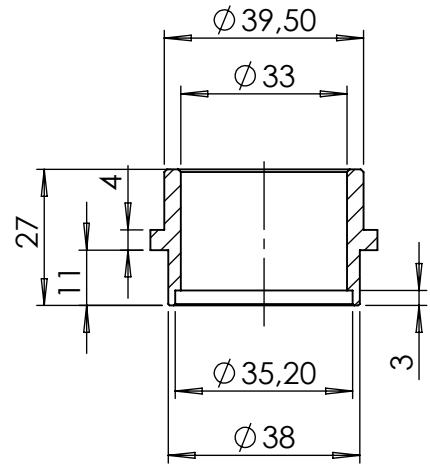

VIEW "A"
Flange "25B"

VIEW "A"
Bushing Cod.206062

VIEW "B"

Aluminium spacer
SBK SBK Ø27X8.5
Cod.204321

Aluminium Spacer
27/20X60X8.5
Cod.206376

Knurled collar
nut M8
Cod.200298

Plain washer
Ø8x24
Cod.200321

2 Mounting plate M5
Cod.204555

2 Allen screw
M5X12 T.B.E.I.
Cod.201031

2 Plain washer
5x15 Inox
Cod.406580

Carbon cover
Cod.0814043001

2 Flange "25B"
Cod. 200560

2x bushing
Cod. 206062

4 Gasket
14x4.9x1.5
Cod.200371

Allen screw
M8 x 80
Cod.203328

Big silencer
NERO Øi 50
Cod.3014000471

Pipe 2/1 N°1283 S.s
Cod.3014043207

"OPTIONAL"
5683

N°3 Short helical spring
tensile
Cod.303949001

Pipe stainless s.
N°1127
Cod.3014043201

ART 14043

YAMAHA T- MAX 530 ABS / DX / SX

FULL SYSTEM 2/1 - NERO - STAINLESS STEEL