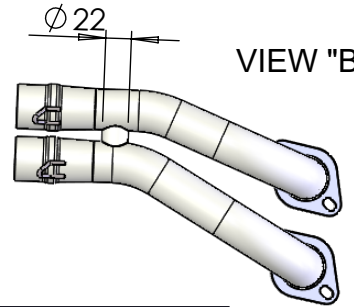

VIEW "A"
Flange "25B"

VIEW "A"
Bushing Cod.206062

VIEW "B"

Aluminium spacer
SBK SBK Ø27X8.5
Cod.204321

Aluminium Spacer
27/20X60X8.5
Cod.206376

Knurled collar
nut M8
Cod.200298

Plain washer
Ø8x24
Cod.200321

2 Mounting plate M5
Cod.204555

2 Allen screw
M5X12 T.B.E.I.
Cod.201031

2 Plain washer
5x15 Inox
Cod.406580

Carbon cover
Cod.0814043001

2 Flange "25B"
Cod. 200560

2x bushing
Cod. 206062

4 Gasket
14x4.9x1.5
Cod.200371

Allen screw
M8 x 80
Cod.203328

Big silencer
NERO Øi 50
Cod.3014000471

Pipe 2/1 N°1283 S.s
Cod.3014043207

"OPTIONAL"
5683

N°3 Short helical spring
tensile
Cod.303949001

Pipe stainless s.
N°1127
Cod.3014043201