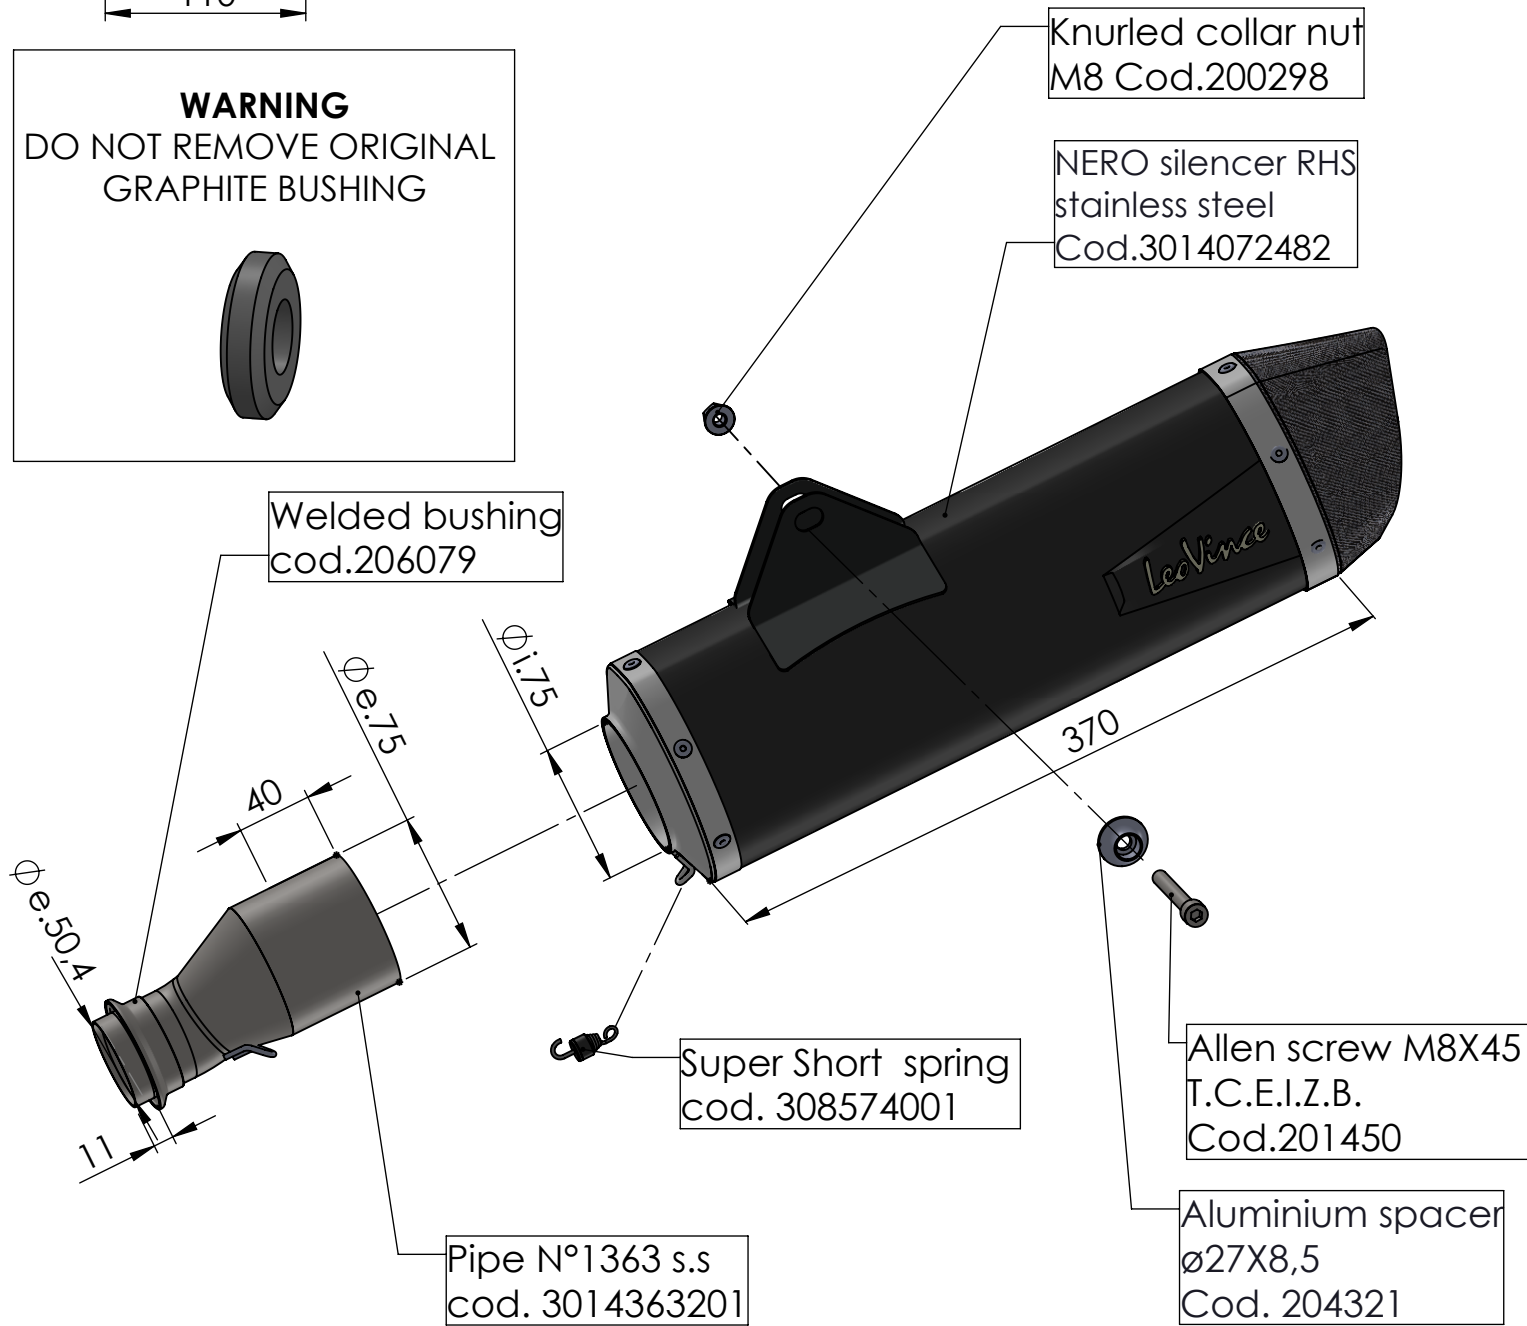

**Bushing s.s.
cod.206079**

WARNING
DO NOT REMOVE ORIGINAL
GRAPHITE BUSHING

**Knurled collar nut
M8 Cod.200298**

**NERO silencer RHS
stainless steel
Cod.3014072482**

**Welded bushing
cod.206079**

**Super Short spring
cod. 308574001**

**Allen screw M8X45
T.C.E.I.Z.B.
Cod.201450**

**Aluminium spacer
ø27X8,5
Cod. 204321**

ART. 14072

KTM 690 ENDURO R / 690 SMC R (Also fits 35kW version)

SLIP-ON - NERO - STAINLESS STEEL