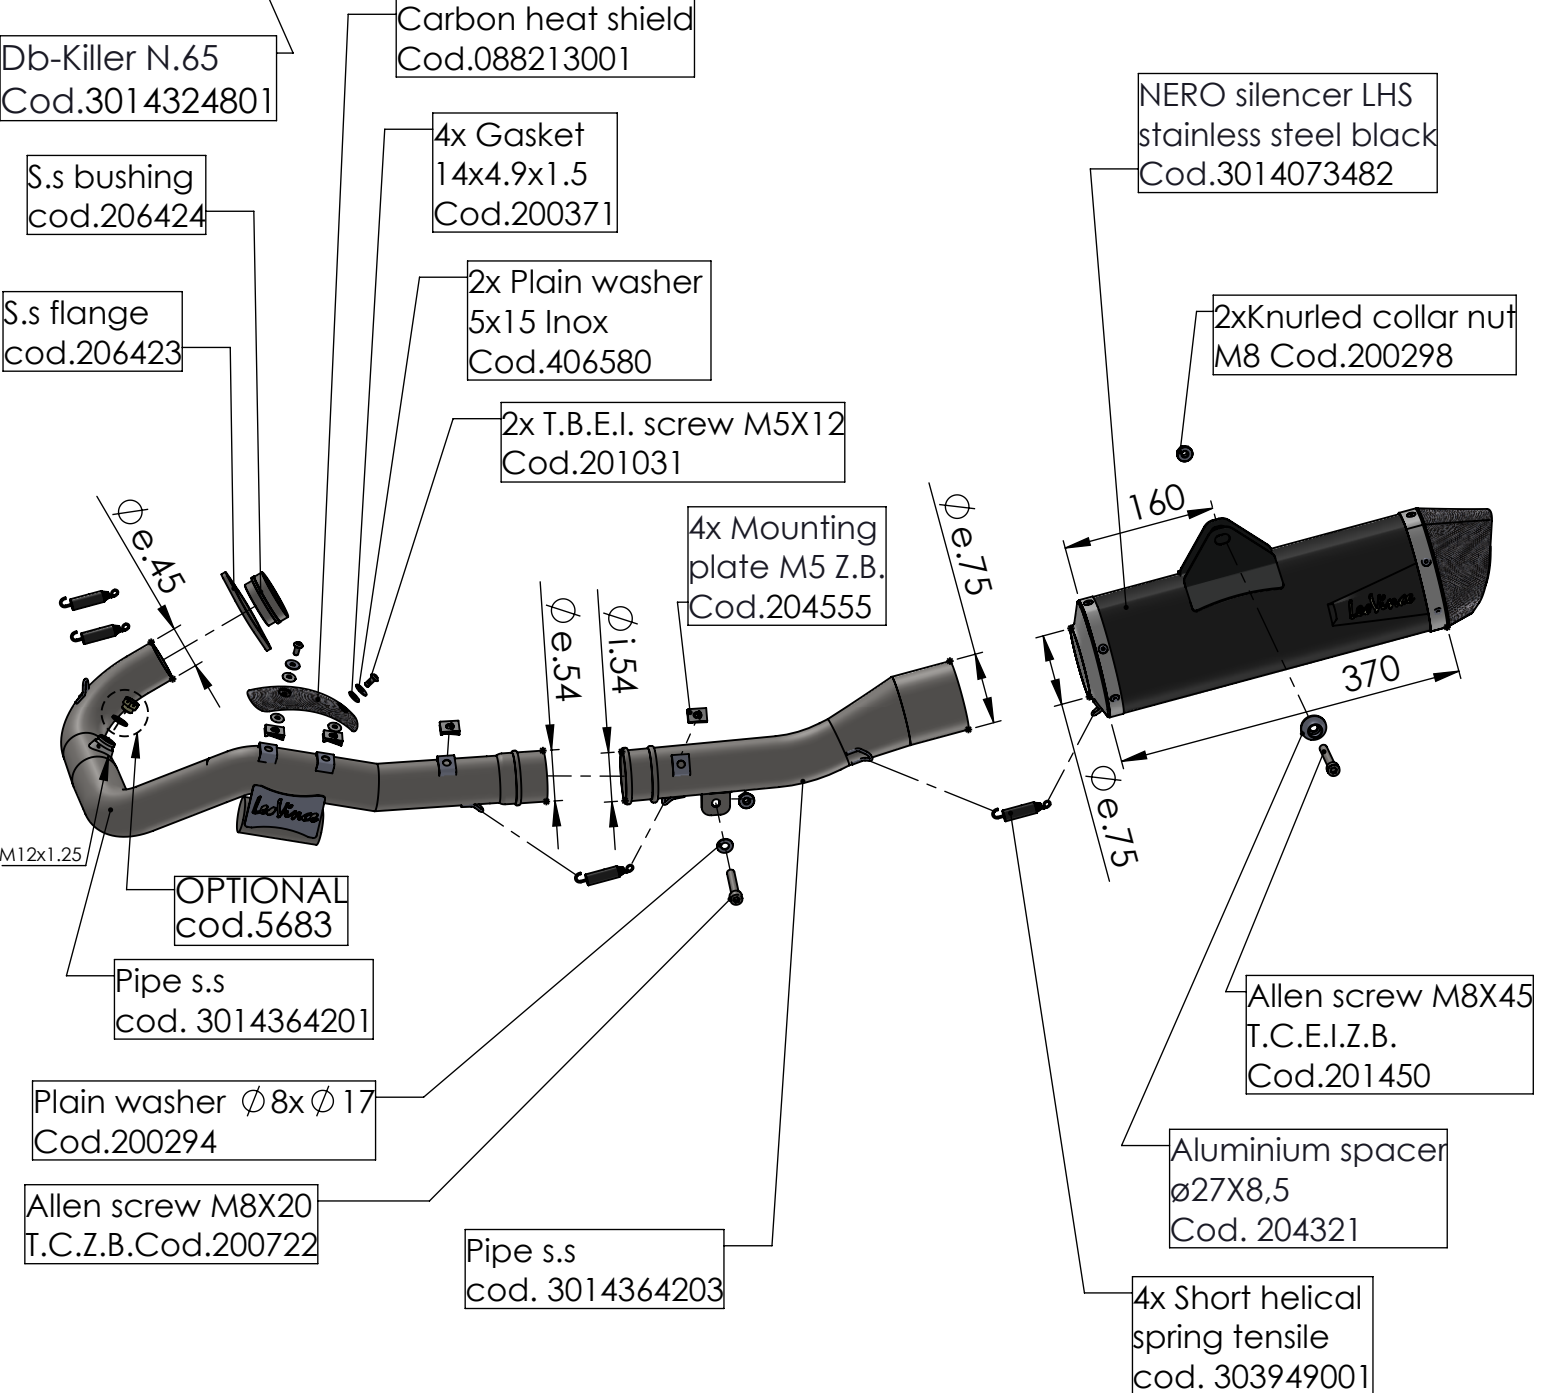

**WARNING**  
DO NOT USE ORIGINAL  
GRAPHITE BUSHING

**ART. 14073**

KTM 690 ENDURO R / 690 SMC R 690 (Also fits 35kW version)

FULL SYSTEM - NERO - STAINLESS STEEL