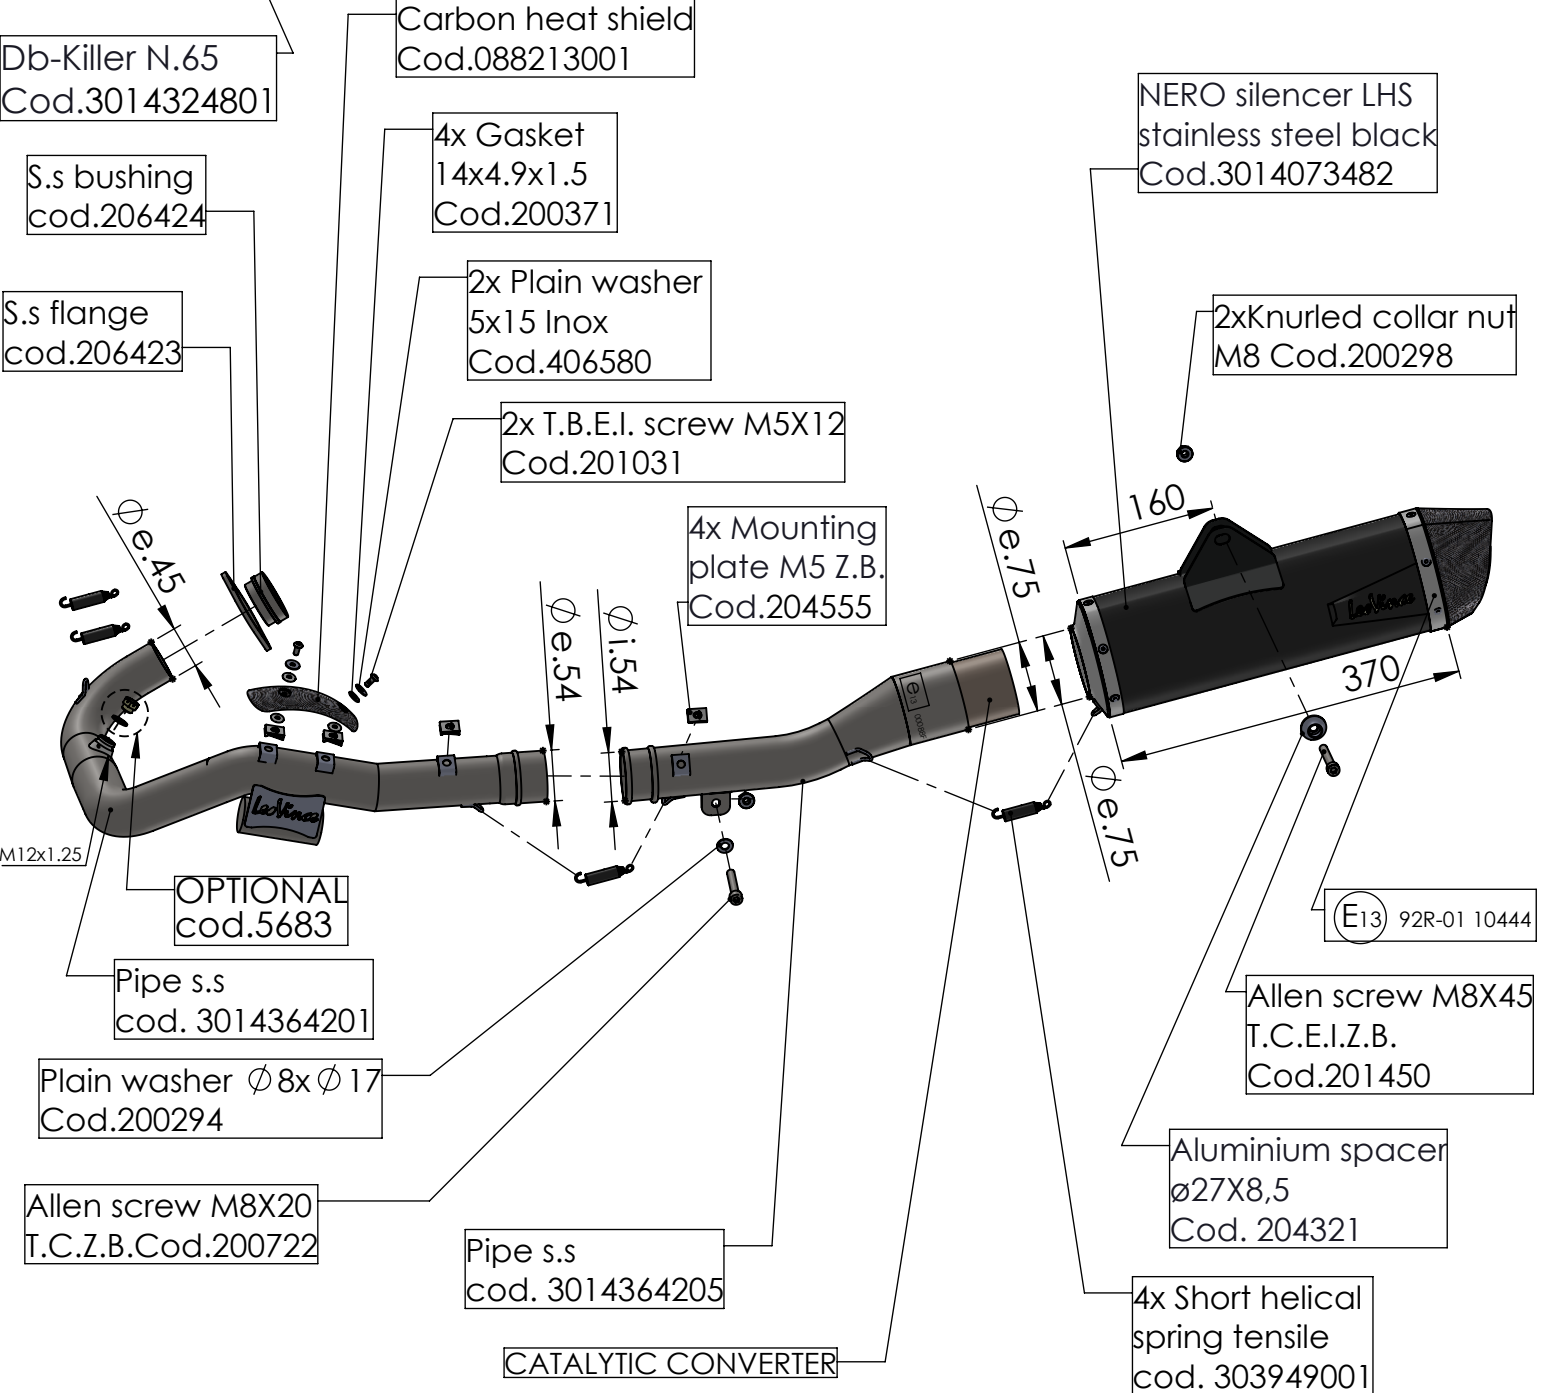

WARNING
DO NOT USE ORIGINAL
GRAPHITE BUSHING

ART. 14073K

KTM 690 ENDURO R / 690 SMC R 690 (Also fits 35kW version)

FULL SYSTEM - NERO - STAINLESS STEEL - APPROVED