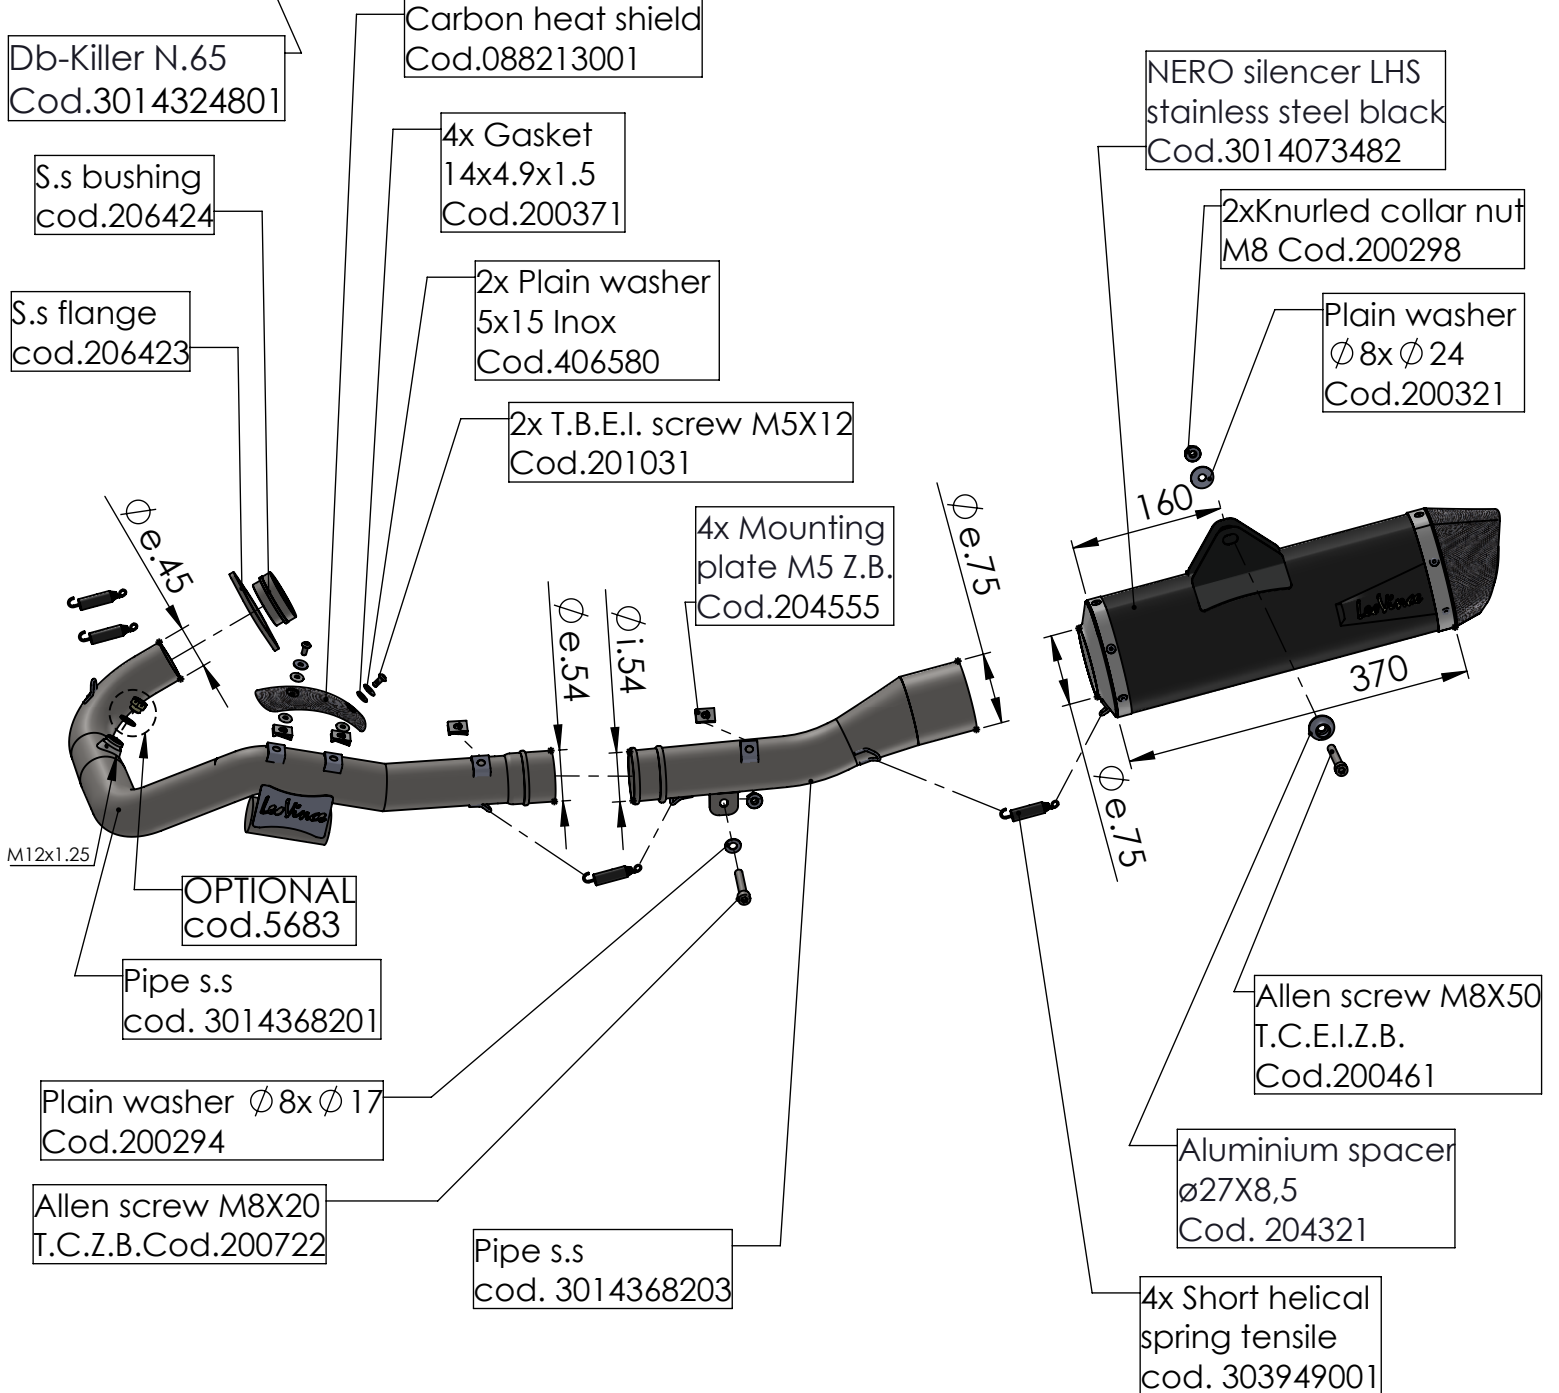

WARNING
DO NOT USE ORIGINAL
GRAPHITE BUSHING

**Flange s.s. sp.5mm
cod.206423**

**s.s. bushing
cod.206424**

ART. 14075

HUSQVARNA 701 ENDURO/LR / 701 SUPERMOTO
(also fits 35kW version)

FULL SYSTEM - NERO - STAINLESS STEEL