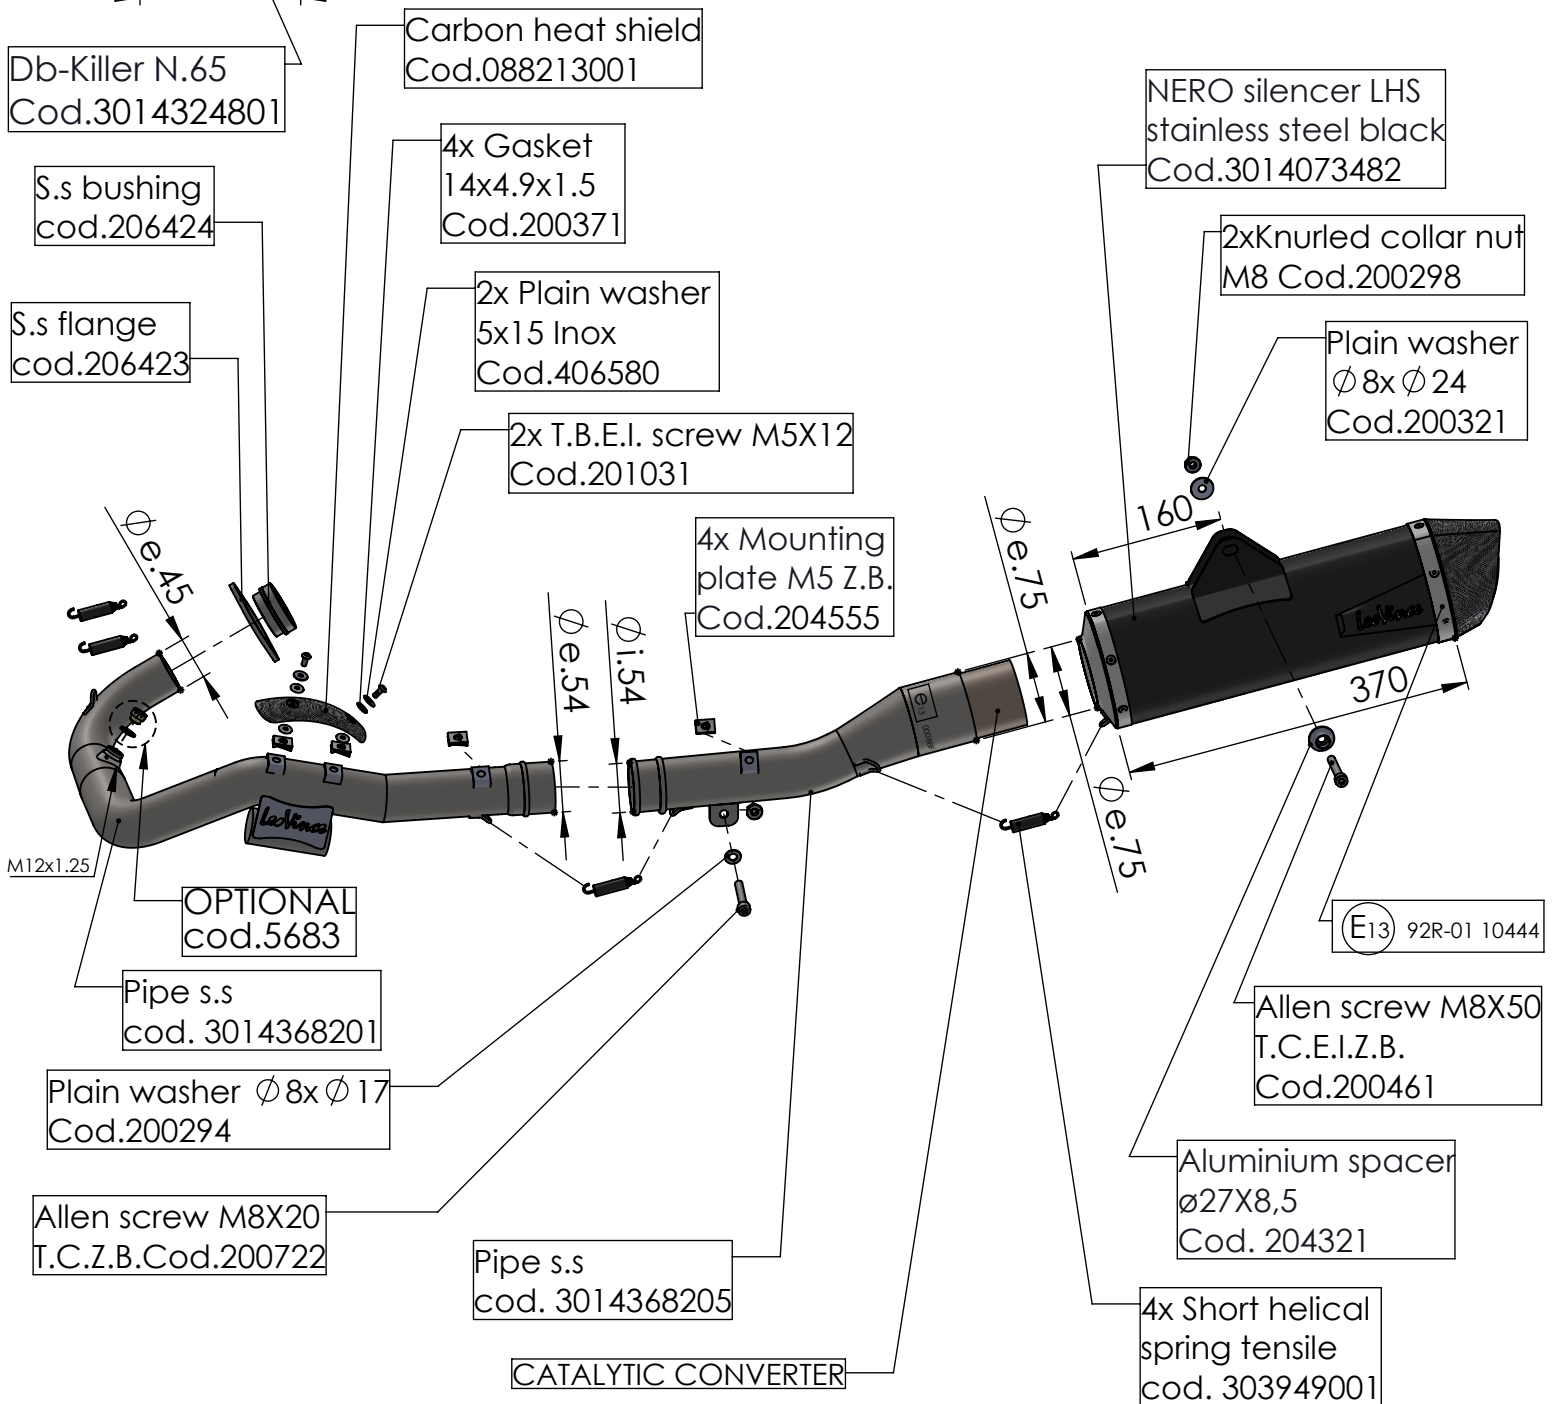

**WARNING**  
DO NOT USE ORIGINAL  
GRAPHITE BUSHING

**ART. 14075K**

**HUSQVARNA 701 ENDURO/LR / 701 SUPERMOTO  
(also fits 35kW version)**

**FULL SYSTEM - NERO - STAINLESS STEEL - APPROVED**