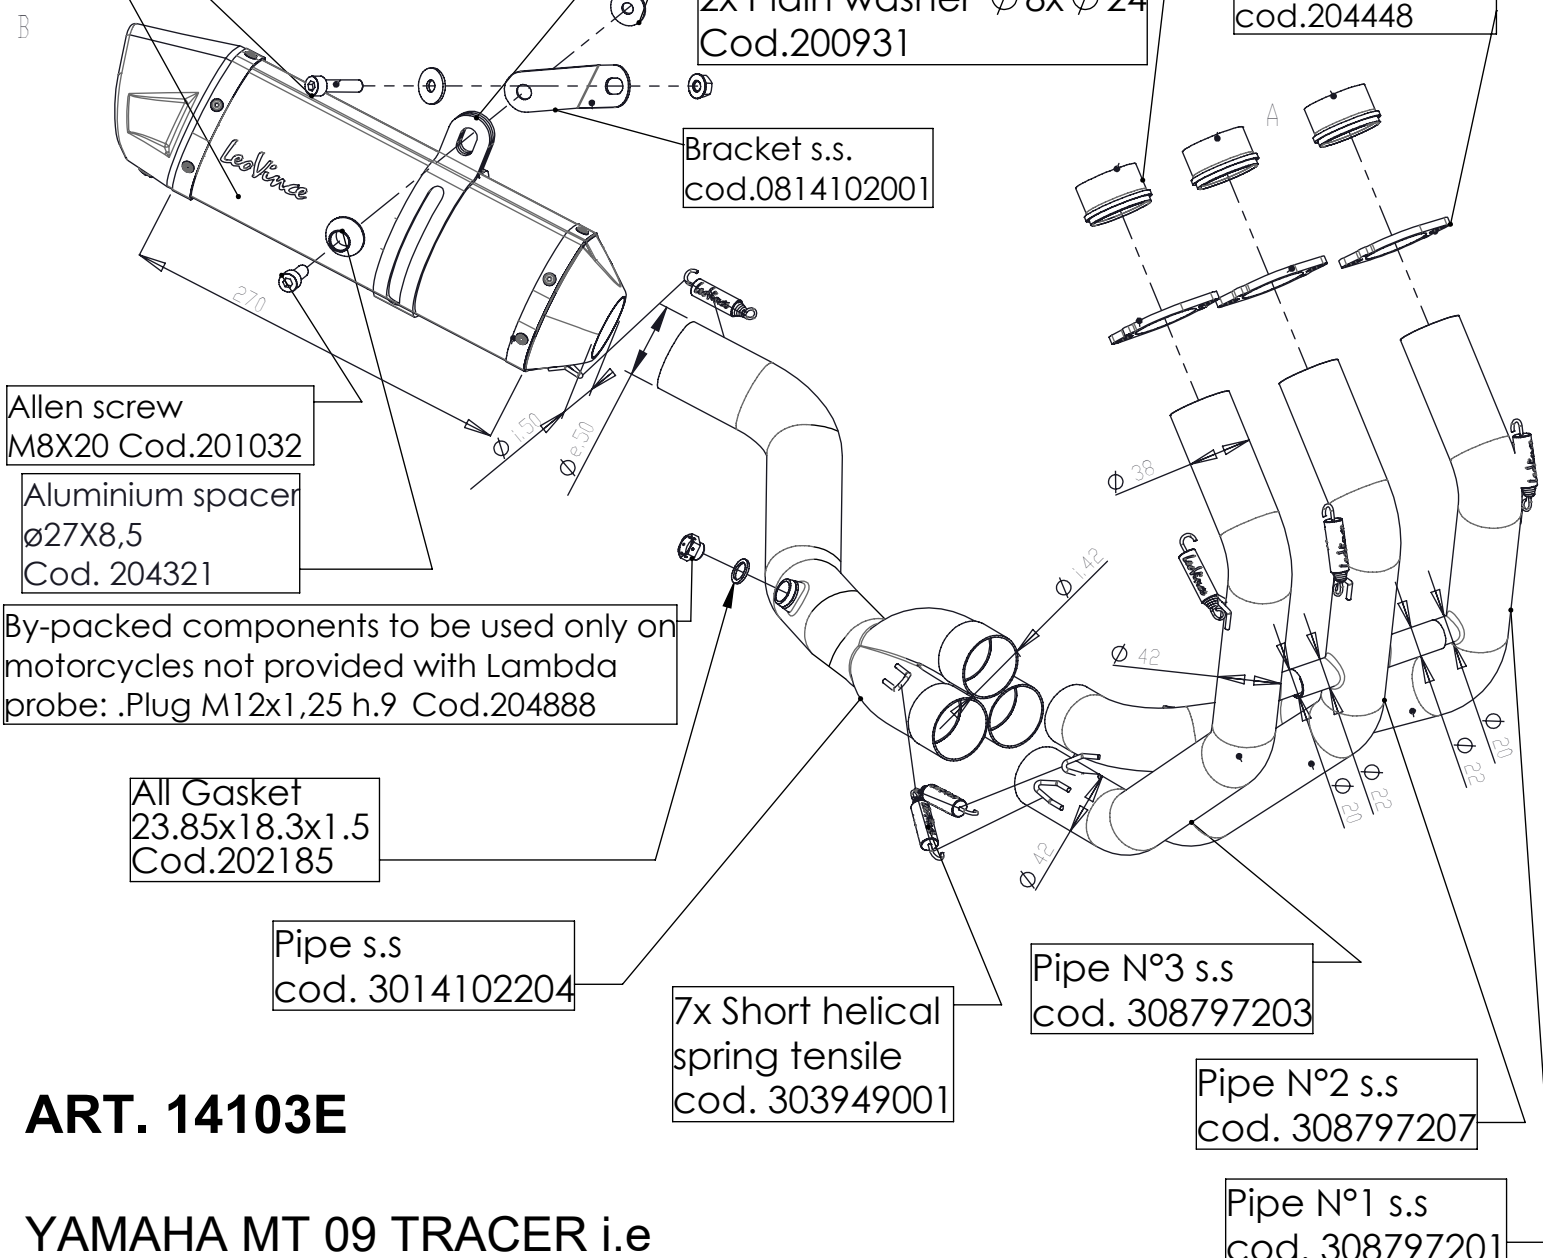

Db-Killer 32B
Cod.307762801

LV ONE EVO Carbon
Øi 54X270 RHS
Cod.308407481

Allen screw M8X35
Cod.201002

Carbon clamp FM1
Cod.306958501

2x Knurled collar nut
M8 Cod.200990

3x Aisi 304 Stainless-Steel
welded cylinder bushing
cod.204870

3x Aisi 304 flange
cod.204448

2x Plain washer $\phi 8 \times \phi 24$
Cod.200931

Bracket s.s.
cod.0814102001

Allen screw
M8X20 Cod.201032

Aluminium spacer
 $\phi 27 \times 8,5$
Cod. 204321

By-packed components to be used only on
motorcycles not provided with Lambda
probe: .Plug M12x1,25 h.9 Cod.204888

All Gasket
23.85x18.3x1.5
Cod.202185

Pipe s.s
cod. 3014102204

7x Short helical
spring tensile
cod. 303949001

Pipe N°3 s.s
cod. 308797203

Pipe N°2 s.s
cod. 308797207

Pipe N°1 s.s
cod. 308797201

ART. 14103E

YAMAHA MT 09 TRACER i.e