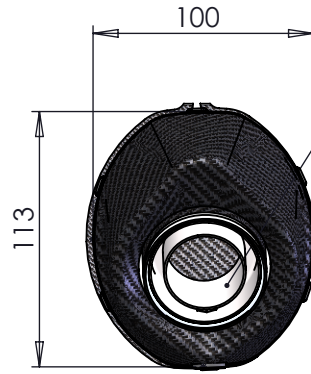

**DETAIL "A"**

Use the indicated hole to secure the brake light cable using a zip tie (NOT SUPPLIED)

DB-Killer N°32BF  
Cod.307919801

Aluminium spacer  
SBK SBK Ø27X8.5  
Cod.204321

Aluminium Spacer  
27/20X60X8.5  
Cod.206376

Knurled collar  
nut M5  
Cod.204407

Silencer bracket-  
stainless steel  
Purch.Cod.206333

Strap in stainless  
steel Ø43  
Cod.300043530

2 Plain  
washer 6x12  
Cod.200291

2 screw  
M6X20 T.S.  
Cod.200261

Short helical spring  
tensile  
Cod.303949001

2 Knurled collar  
nut M8  
Cod.200298

Allen screw  
M8X20 T.C.E.I.  
Cod.200722

Plain washer 8x17  
Cod.200294

Art. 14165E

**KTM DUKE 390**

Slip-on "LVONE EVO" - CARBON - APPROVED