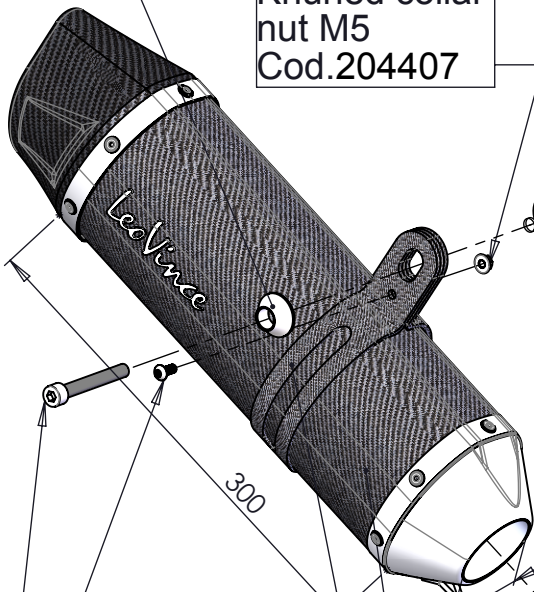

**DETAIL "A"**

Use the indicated hole to secure the brake light cable using a zip tie (NOT SUPPLIED)

DB-Killer N°32BF  
Cod.307919801

Aluminium spacer  
SBK SBK Ø27X8.5  
Cod.204321

Aluminium Spacer  
27/20X60X8.5  
Cod.206376

Knurled collar  
nut M5  
Cod.204407

Silencer bracket-  
stainless steel  
Purch.Cod.206333

Strap in stainless  
steel Ø43  
Cod.300043530

2 Plain  
washer 6x12  
Cod.200291

2 screw  
M6X20 T.S.  
Cod.200261

T.B.E.I screw  
M5x12  
Cod. 201031

Carbon Bracket  
FM5SF  
Cod.3014149501

Medium silencer  
LV One EVO Øi 50  
Cod.308741481

Allen screw  
M8X80 T.C.E.I.  
Cod.203328

2 reinforcement

Pipe N° 1126  
Cod.3014037203

Short helical spring  
tensile  
Cod.303949001

2 Knurled collar  
nut M8  
Cod.200298

Allen screw  
M8X20 T.C.E.I.  
Cod.200722

Plain washer 8x17  
Cod.200294

Art. 14165E

**KTM DUKE 390**

Slip-on "LVONE EVO" - CARBON - APPROVED