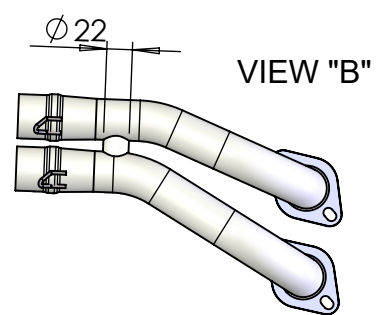

Db-Killer 32B
Cod.307762801

VIEW "A"
Flange "25B"

VIEW "A"
Bushing Cod.206062

Aluminium spacer
SBK SBK Ø27X8.5
Cod.204321

E13 92R - 02 10399

Carbon bracket FB5AS
Cod.308532501

Aluminium Spacer
27/20X60X8.5
Cod.206376

Plain washer Ø8x24
Cod.200321

Knurled collar nut M8
Cod.200298

Knurled collar nut M5
Cod.204407

2 Mounting plate M5
Cod.204555

VIEW "B"

2 Allen screw
M5X12 T.B.E.I.
Cod.201031

2 Plain washer
5x15 Inox
Cod.406580

Carbon cover
Cod.0814043001

Allen screw
M5x14
Cod.204407

Allen screw
M8 x 80
Cod.203328

LV ONE EVO silencer
stainless steel
Cod.308424481

CATALYTIC
CONVERTER

Pipe 2/1 -
stainless s. N°1284
Cod.3014043209

"OPTIONAL"
5683