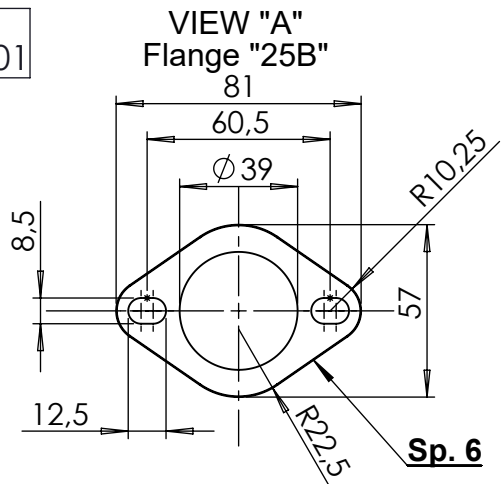

Db-Killer 32B
Cod.307762801

VIEW "A"
Flange "25B"

VIEW "A"
Bushing Cod.206062

Aluminium spacer
SBK SBK Ø27X8.5
Cod.204321

E13 92R - 02 10399

Carbon bracket FB5AS
Cod.308532501

Aluminium Spacer
27/20X60X8.5
Cod.206376

Plain washer Ø8x24
Cod.200321

Knurled collar nut M8
Cod.200298

Knurled collar nut M5
Cod.204407

2 Mounting plate M5
Cod.204555

VIEW "B"

2 Allen screw
M5X12 T.B.E.I.
Cod.201031

2 Plain washer
5x15 Inox
Cod.406580

Carbon cover
Cod.0814043001

Allen screw
M5x14
Cod.204407

Allen screw
M8 x 80
Cod.203328

LV ONE EVO silencer
stainless steel
Cod.308424481

CATALYTIC
CONVERTER

Pipe 2/1 -
stainless s. N°1284
Cod.3014043209

"OPTIONAL"
5683