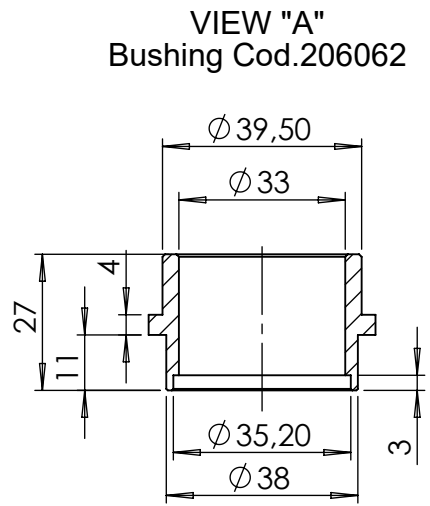

Db-Killer 32B
Cod.307762801

VIEW "A"
Flange "25B"

VIEW "A"
Bushing Cod.206062

Aluminium spacer
SBK SBK Ø27X8.5
Cod.204321

E13 92R - 02 10399

Carbon bracket FB5AS
Cod.308532501

Aluminium Spacer
27/20X60X8.5
Cod.206376

Plain washer Ø8x24
Cod.200321

Knurled collar nut M8
Cod.200298

Knurled collar nut M5
Cod.204407

2 Mounting plate M5
Cod.204555

VIEW "B"

2 Allen screw
M5X12 T.B.E.I.
Cod.201031

2 Plain washer
5x15 Inox
Cod.406580

Carbon cover
Cod.0814043001

Allen screw
M5x14
Cod.204407

Allen screw
M8 x 80
Cod.203328

LV ONE EVO silencer
stainless steel
Cod.308424481

CATALYTIC
CONVERTER

Pipe 2/1 -
stainless s. N°1284
Cod.3014043209

"OPTIONAL"
5683