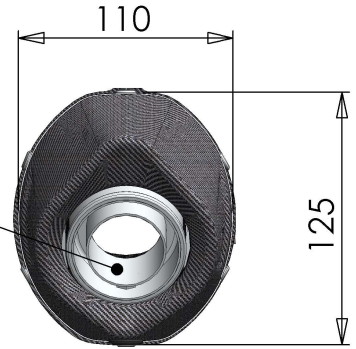

Fits with rails for original and GIVI panniers

dB-killer n.32B
Cod.307762801

Aluminium spacer
-for allen screw M8-
Cod.204321

Knurled collar
nut M8
Cod.200298

Plain washer
8X24
Cod.200321

Knurled collar
nut M5
Cod.204805

E13 92R - 01 10400

LV ONE EVO
Big Silencer
Cod.3014159481

2 Plain washer
5x15 Inox
Cod.406580

2 Mounting
plate M5
Cod.204555

Allen screw
M5X14 T.B.E.I.
Cod.204805

Carbon bracket
FB5AS
Cod.308562501

Allen screw M8X50
T.C.Z.B.
Cod.200461