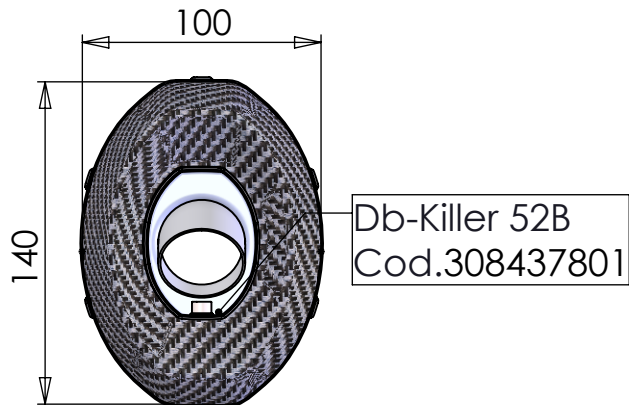

Don't use

FACTORY S silencer
Stainless steel
Cod.308437481

Carbon clamp FR2
Cod.308448501

E13 92R-01 10401

Aluminium spacer
D.e.27 x d.20
x 36.5 - hole 6.5
Cod.206384

Knurled collar
nut M6
Cod.200298

Knurled collar
nut M8
Cod.200298

Stainless steel bracket
Purch. Cod. 206385

Aluminium spacer
Cod.204321

Aluminium spacer
Cod.205771

Allen screw M8X55
T.C.Z.B.
Cod.200331

2 Short helical spring
tensile
Cod.303949001

Allen screw
M6X60
T.C.Z.B.
Cod.200515

Aluminium
spacer
Cod.205767

2 Allen screw
M5X12 T.B.E.I.
Cod.201031

2 Plain washer
5x15 Inox
Cod.406580

Carbon cover
Cod.083896002

4 Gasket
14x4.9x1.5
Cod.200371

Pipe N°1133
Cod.3014195201

2 Mounting
plate M5
Cod.204555

Strap-in stainless Ø41
Cod.300041530

ART. 14195S

HONDA X-ADV / FORZA 750

SLIP-ON - FACTORY S - STAINLESS STEEL - APPROVED