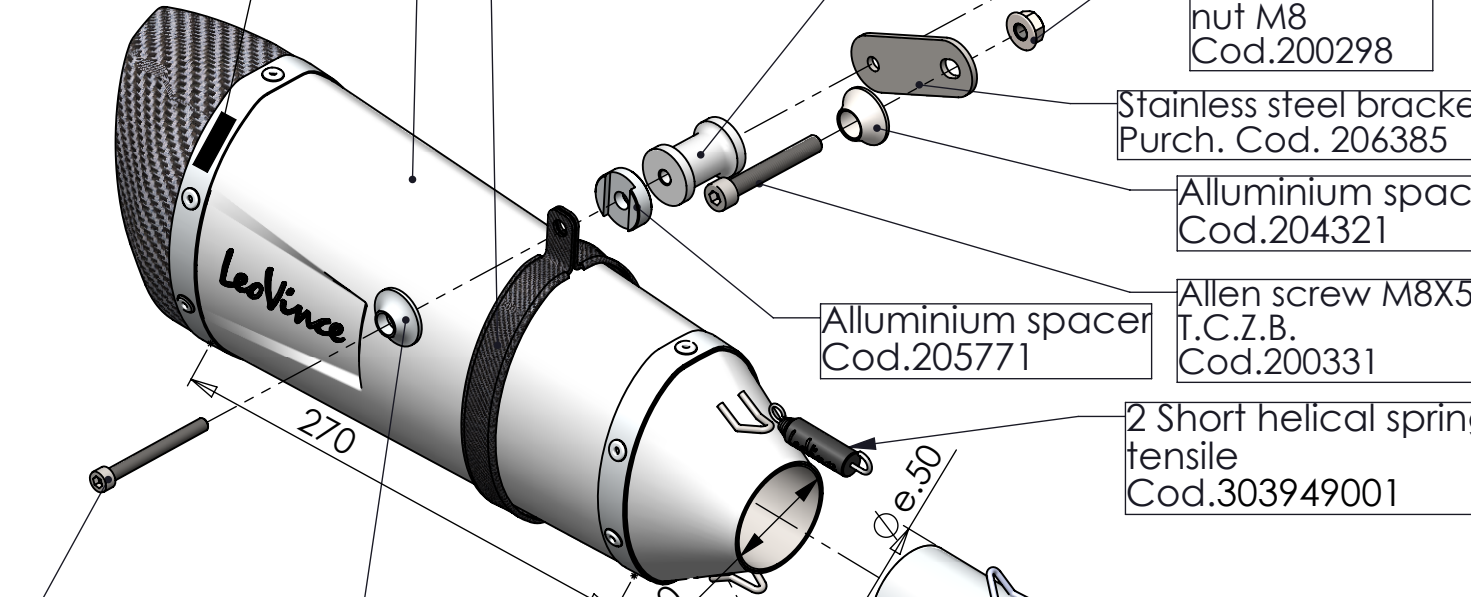

Don't use

FACTORY S silencer
Stainless steel
Cod.308437481

Carbon clamp FR2
Cod.308448501

E13 92R-01 10401

Aluminium spacer
D.e.27 x d.20
x 36.5 - hole 6.5
Cod.206384

Knurled collar
nut M6
Cod.200298

Knurled collar
nut M8
Cod.200298

Stainless steel bracket
Purch. Cod. 206385

Aluminium spacer
Cod.204321

Aluminium spacer
Cod.205771

Allen screw M8X55
T.C.Z.B.
Cod.200331

2 Short helical spring
tensile
Cod.303949001

Allen screw
M6X60
T.C.Z.B.
Cod.200515

Aluminium
spacer
Cod.205767

2 Allen screw
M5X12 T.B.E.I.
Cod.201031

2 Plain washer
5x15 Inox
Cod.406580

Carbon cover
Cod.083896002

4 Gasket
14x4.9x1.5
Cod.200371

Pipe N°1133
Cod.3014195201

2 Mounting
plate M5
Cod.204555

Strap-in stainless Ø41
Cod.300041530

ART. 14195S

HONDA X-ADV / FORZA 750

SLIP-ON - FACTORY S - STAINLESS STEEL - APPROVED