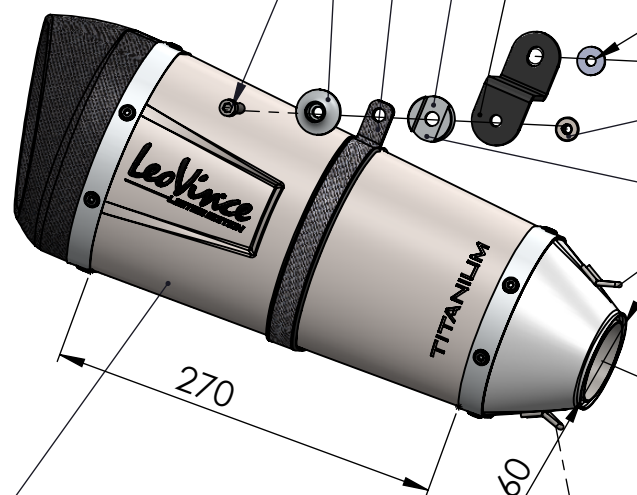

**Do not use**  
Aluminium spacer  
Cod.205886

Db-killer N°52  
Cod.308421801

Carbon clamp FR1  
Cod.308476501

Aluminium spacer  
Cod.205771

Aluminium spacer  
-for allen screw M6-  
Cod.205767

S.s. bracket  
prod. Cod.3014308501  
purch. cod.206551

Plain washer 8x17  
Cod.200294

Allen screw  
M6X25 T.C.E.I.Z.B  
Cod.200586

Allen screw  
M8X20 T.C.E.I.Z.B  
Cod.200772

Knurled collar nut M6  
Cod.200333

Aluminium spacer  
Cod.205771

FACTORY S TITANIUM  
silencer Øi 60  
Cod.3014226471

2x Short helical spring  
tensile  
Cod.303949001

Pipe N°1261  
Cod.3014308201

Strap in stainless  
steel Ø63  
Cod.300063530

**WARNING**

it is advisable to optimize the carburation by remapping  
the stock ECU or by adopting an additional ECU unit.

**ART. 14308ST**

APRILIA RSV4 1000 RR / TUONO V4 1100 RR / TUONO V4 1000 FACTORY

SLIP ON - FACTORY S - TITANIUM LIMITED EDITION