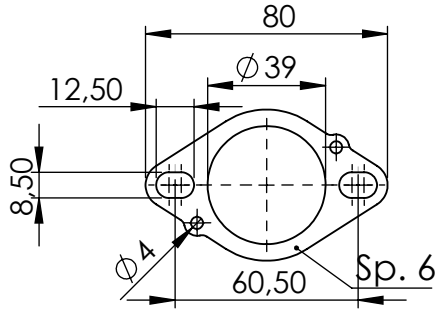

Bushing
Cod.206060

Flange "158A"
Cod.206061

Db-Killer N°47
Cod.308232801

N°2 Knurled collar nut M8
Cod.200298

N° 2 Plain washer
8x24
Cod.200321

N°2 Allen screw
M8X40 T.C.E.I.
Cod.200993

Aisi 304 Stainless-Steel
removable flange
cod.206061

Aisi 304 Stainless-Steel
removable cylinder bushing
cod.206060

Silencer UNDERBODY
Øi 50 x L=205
Cod.308242471

2x Super Short spring
cod. 308574001

M12x1.25

"OPTIONAL"
5683

Pipe 2/1 - stainless steel
Cod.3014322204

N°4 Short helical spring
tensile
Cod.303949001

Pipe RHS stainless s.
Cod.3014322202

Pipe LHS stainless s.
Cod.3014322201

ART. 14322

KAWASAKI VERSYS 650 (also fits 35 kW version)

FULL SYSTEM 2/1 - UNDERBODY - S. STEEL