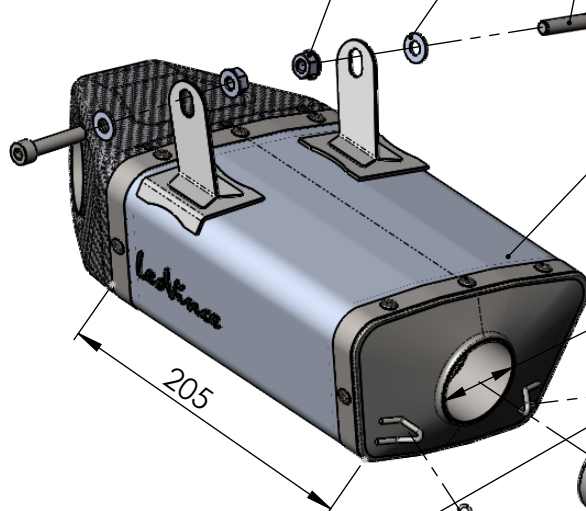

Bushing
Cod.206060

Flange "158A"
Cod.206061

Db-Killer N°47
Cod.308232801

N°2 Knurled collar nut M8
Cod.200298

N° 2 Plain washer
8x24
Cod.200321

N°2 Allen screw
M8X40 T.C.E.I.
Cod.200993

Aisi 304 Stainless-Steel
removable flange
cod.206061

Aisi 304 Stainless-Steel
removable cylinder bushing
cod.206060

Silencer UNDERBODY
Øi 50 x L=205
Cod.308242471

2x Super Short spring
cod. 308574001

M12x1.25

"OPTIONAL"
5683

Pipe 2/1 - stainless steel
Cod.3014322204

N°4 Short helical spring
tensile
Cod.303949001

Pipe RHS stainless s.
Cod.3014322202

Pipe LHS stainless s.
Cod.3014322201

ART. 14322

KAWASAKI VERSYS 650 (also fits 35 kW version)

FULL SYSTEM 2/1 - UNDERBODY - S. STEEL