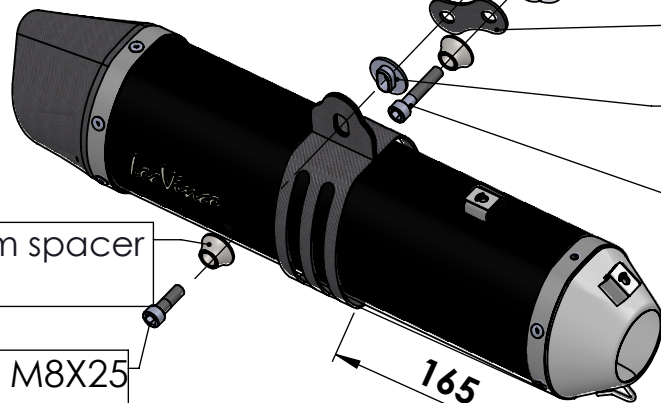

125

BIKE'S FRAME

110

Carbon cover
Cod.0814330001

Strap in s.s Ø45
Cod.300045530

N°4 Mounting
plate M5
Cod.204555

Ø i.44,5

Pipe N°1282
Cod.3014330201

4X Allen screw M5X12
T.C.Z.B.
Cod.201031

4 x Plain washer 5x15
Cod.406580

2x Knurled collar nut M8
Cod.200298

BIKE'S FRAME

Carbon bracket
Cod.088234001

Aluminium spacer
Cod.204667

2x Aluminium spacer
Cod. 204321