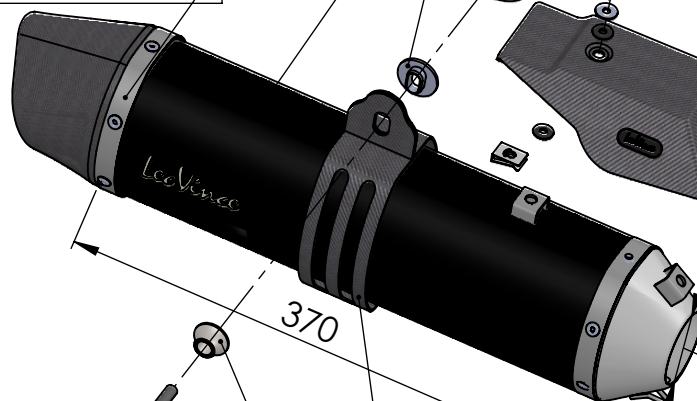

**WARNING:
USE THIS HARDWARE TO FIT
WITHOUT PANNIERS**

LV ONE EVO big silencer black
L 370 x Ø 50 RHS
Cod.3014330485

E13 92R - 02 10399

Aluminium spacer
Cod.204667

Db-killer N.32B
Cod.307762801

Knurled collar nut M8
Cod.200298

125

BIKE'S FRAME

110

Carbon cover
Cod.0814330001

Strap in s.s Ø45
Cod.300045530

N°4 Mounting
plate M5
Cod.204555

Ø i.44,5

Pipe N°1282
Cod.3014330201

Allen screw M8X45
T.C.Z.B.
Cod.200461

Aluminium spacer
Ø27X8,5X11
Cod. 204321

Carbon clamp FB1AS
Cod.3014330501

Short helical spring
tensile
Cod.303949001

Carbon cover
Cod.088741002

N°8 Graphite Gasket
Cod.200371