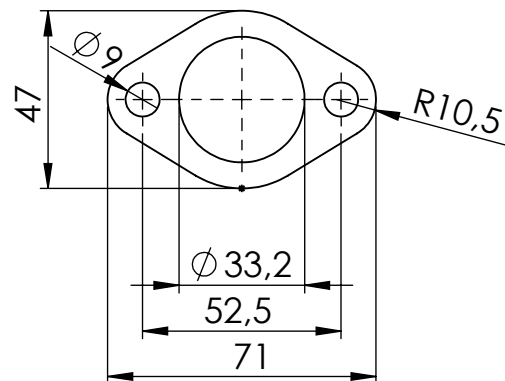

**Bushing titanium
cod.206634**

**Flange titanium sp.5mm
cod.206641**

ART. 14338T

HONDA SH 150i

FULL SYSTEM - 4ROAD - STAINLESS STEEL