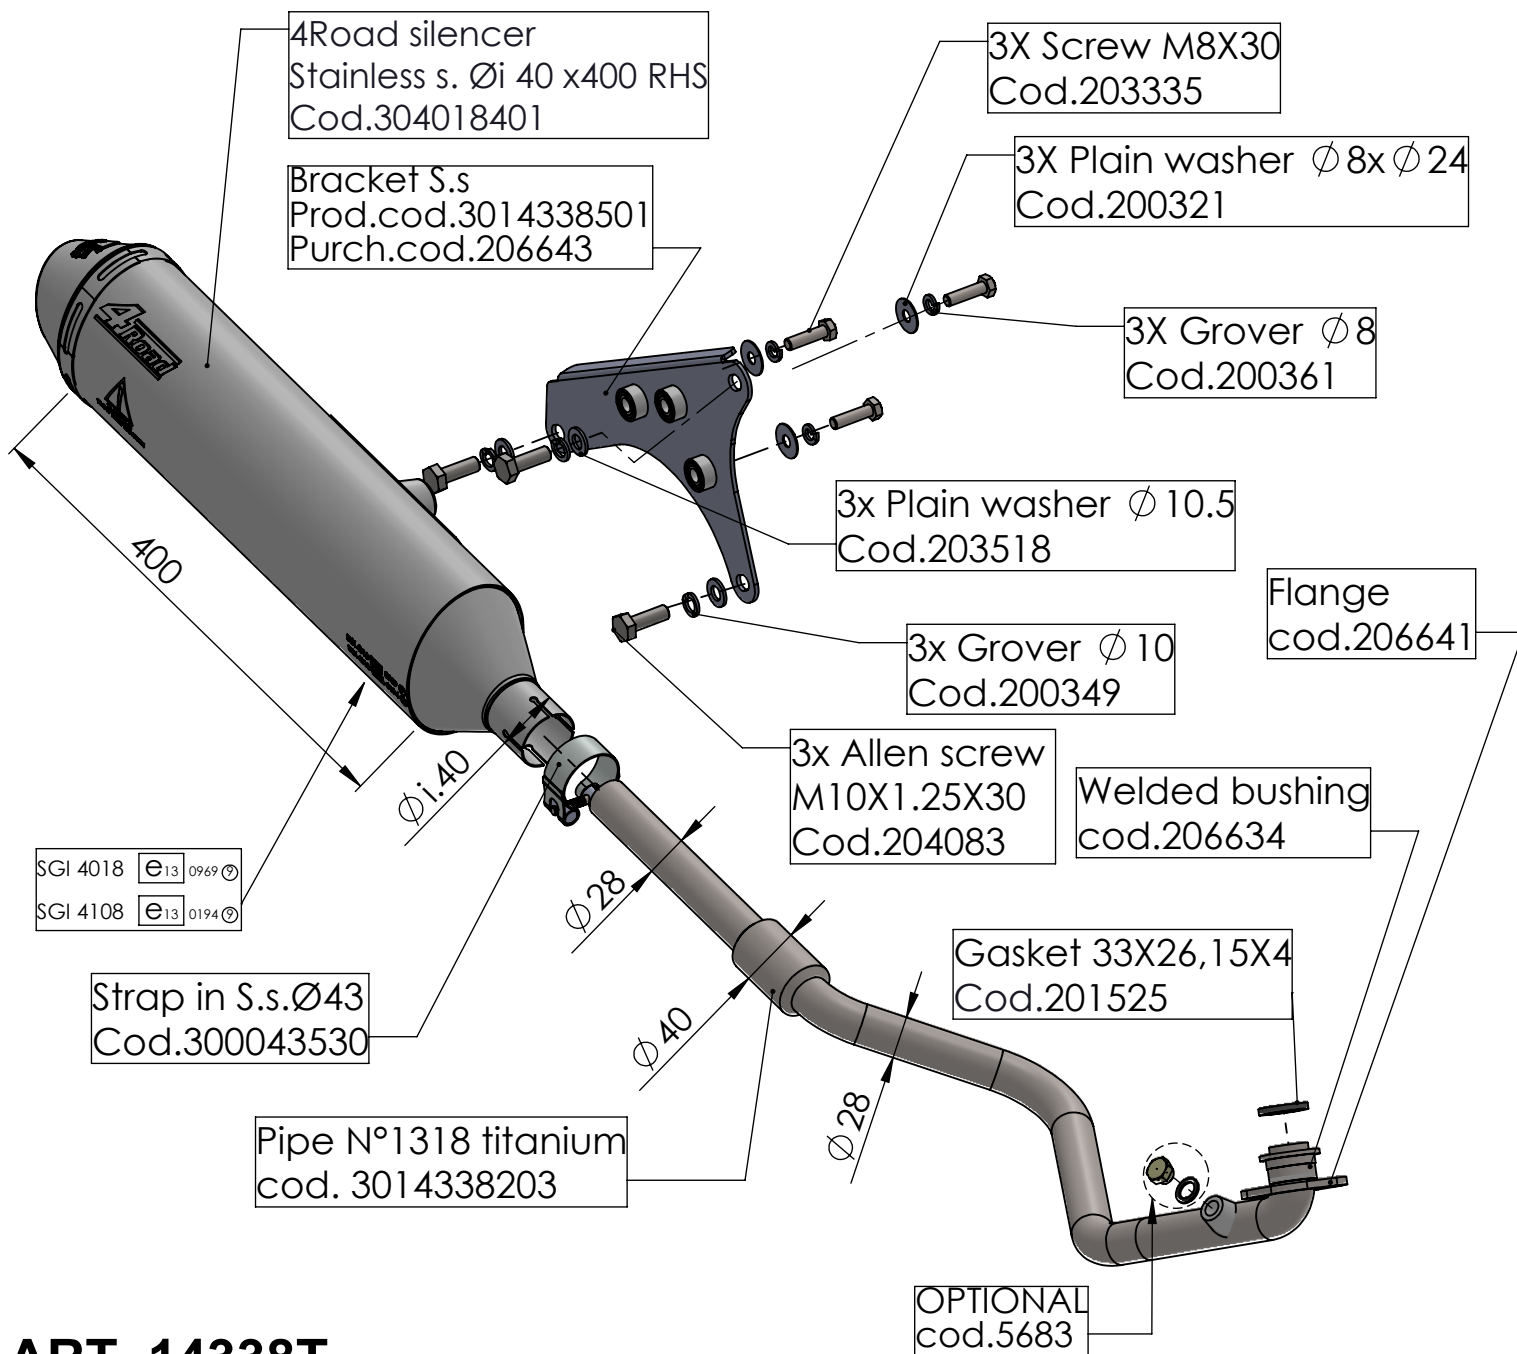

**Bushing titanium
cod.206634**

**Flange titanium sp.5mm
cod.206641**

ART. 14338T

HONDA SH 150i

FULL SYSTEM - 4ROAD - STAINLESS STEEL