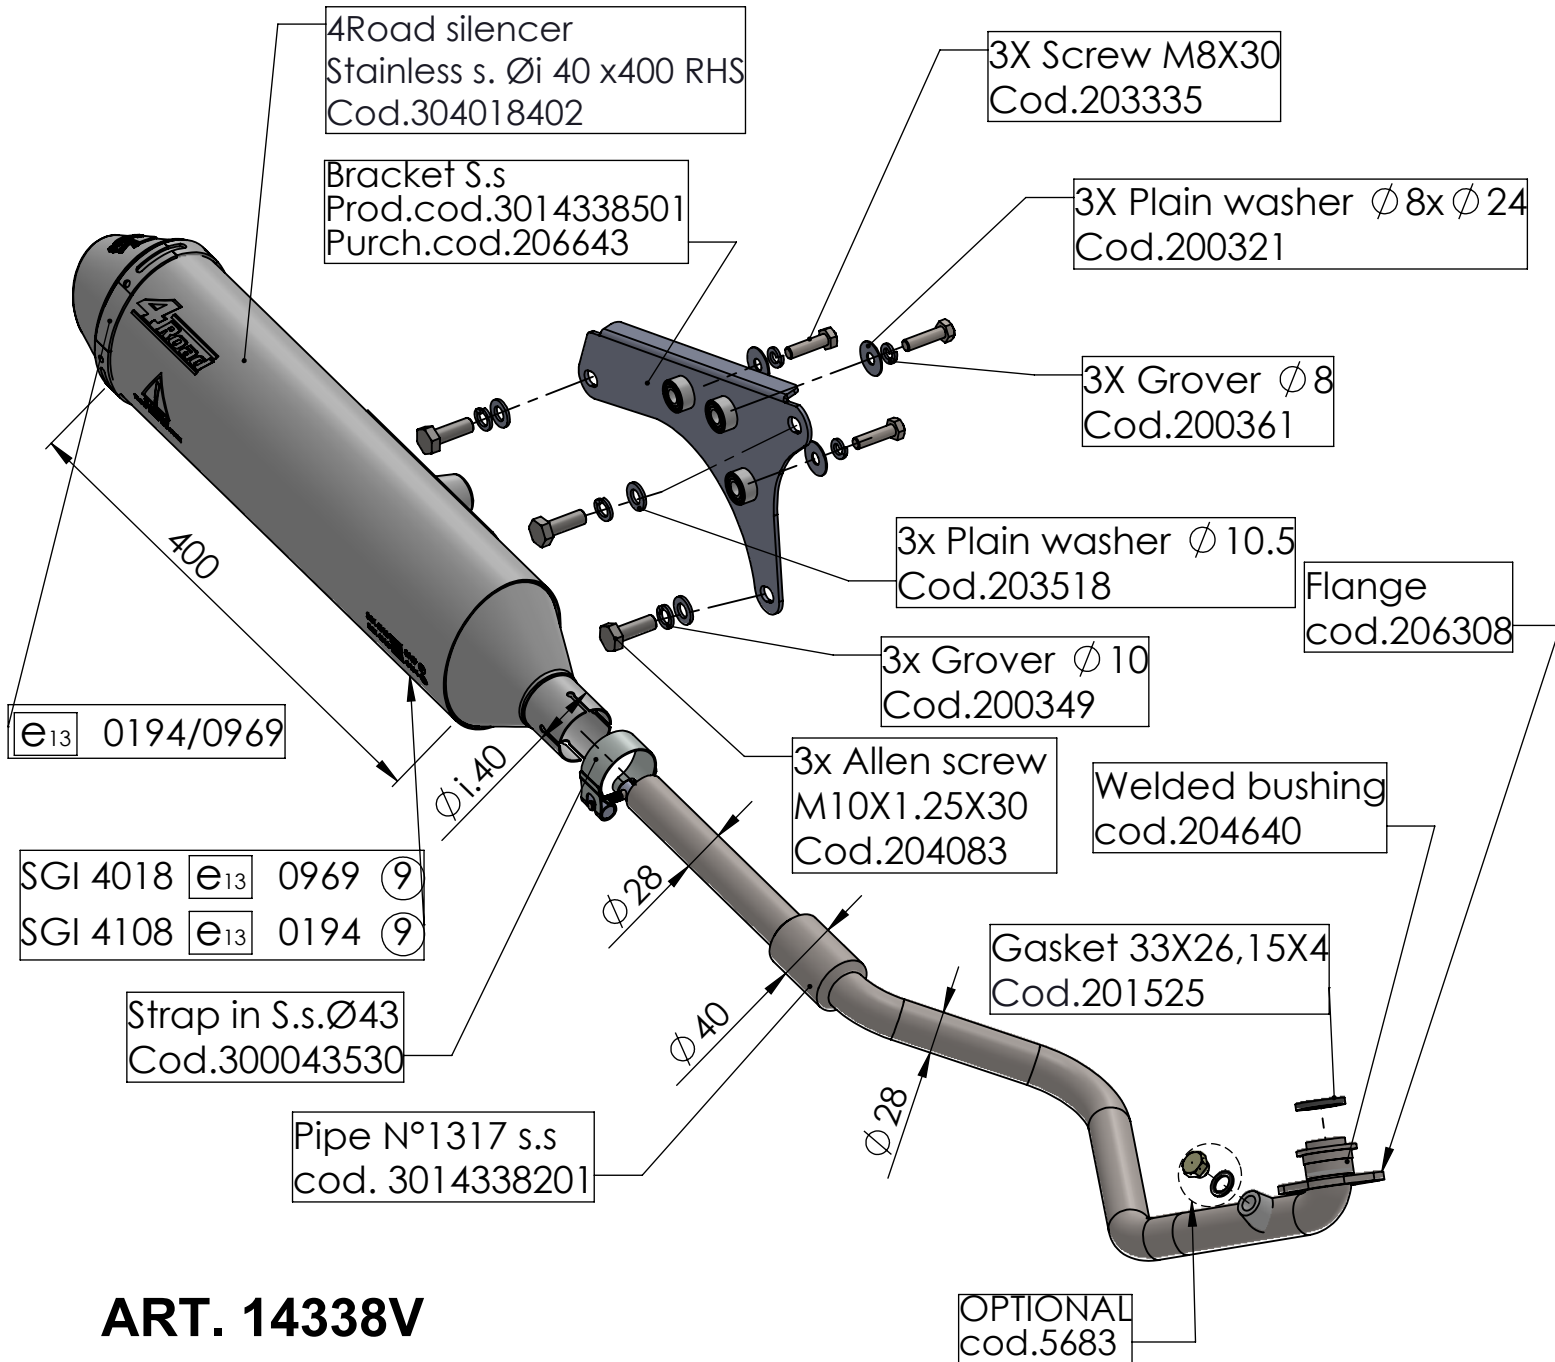

**Bushing s.s  
cod.204640**

**Flange s.s sp.5mm  
cod.206308**

## ART. 14338V

HONDA SH 150i

FULL SYSTEM - 4ROAD - STAINLESS STEEL