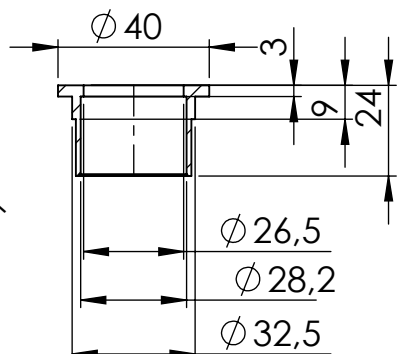

Db-Killer N.62  
Cod.3014259801

Flange 45E sp.6  
cod.205267

Bushing S.s  
cod.206662

Knurled collar nut  
M8 Cod.200298

2x Aluminium spacer  
Ø30-20X9x8.5  
Cod. 204828

ORIGINAL FRAME  
Please remove rubber  
located inside

Aluminium spacer  
Ø30X15x8.5  
Cod. 206663

Plain washer  
Ø 6x Ø 24  
Cod.201146

ORIGINAL FRAME

Allen screw  
M6X20 T.C.Z.B.  
Cod.203508

Flange 45E S.s  
cod.205267

Bushing S.s  
cod.206662

Mounting  
plate M6 Z.B.  
Cod.204664