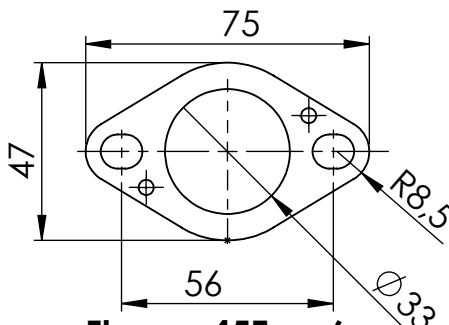

Flange 45E sp.6
cod.205267