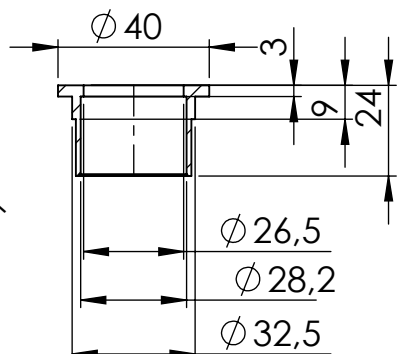

Db-Killer N.62  
Cod.3014259801

Flange 45E sp.6  
cod.205267

Bushing S.s  
cod.206662

Knurled collar nut  
M8 Cod.200298

2x Aluminium spacer  
Ø30-20X9x8.5  
Cod. 204828

ORIGINAL FRAME  
Please remove rubber  
located inside

Aluminium spacer  
Ø30X15x8.5  
Cod. 206663

Plain washer  
Ø 6x Ø 24  
Cod.201146

ORIGINAL FRAME

Allen screw  
M6X20 T.C.Z.B.  
Cod.203508

Flange 45E S.s  
cod.205267

Bushing S.s  
cod.206662

Mounting  
plate M6 Z.B.  
Cod.204664

3x Short helical  
spring tensile  
cod. 303949001

CATALYTIC CONVERTER

Pipe N°1336 s.s  
cod. 3014340203

**WARNING**

it is advisable to optimize the carburation by remapping the stock ECU or by adopting an additional ECU unit.