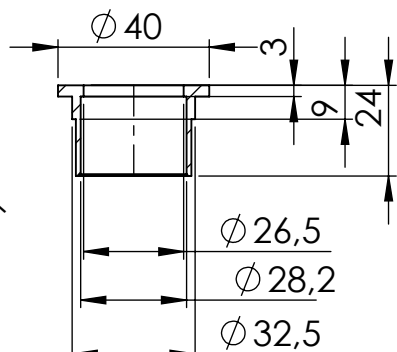

Db-Killer N.62
Cod.3014259801

Flange 45E sp.6
cod.205267

Bushing S.s
cod.206662

Knurled collar nut
M8 Cod.200298

2x Aluminium spacer
Ø30-20X9x8.5
Cod. 204828

ORIGINAL FRAME
Please remove rubber
located inside

Aluminium spacer
Ø30X15x8.5
Cod. 206663

Plain washer
Ø 6x Ø 24
Cod.201146

ORIGINAL FRAME

Allen screw
M6X20 T.C.Z.B.
Cod.203508

Flange 45E S.s
cod.205267

Bushing S.s
cod.206662

Mounting
plate M6 Z.B.
Cod.204664