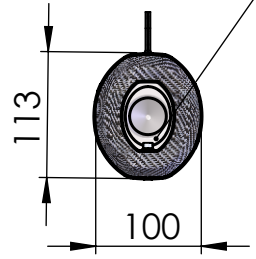

Db-Killer 59B
Cod.3014228803

S.s Flange 112A
cod.204569 Sp.5mm

S.s bushing
cod.204833

4x Allen screw M6X20
Cod.203508

4x Plain washer ϕ 6x ϕ 12
Cod.200291

BIKE'S FRAME

2x Plain washer ϕ 8x ϕ 17
Cod.200294

Bracket s.s.
cod. 206674

4X Knurled collar nut
M6 Cod.200333

3x Knurled collar nut
M8 Cod.200298

Welded reinforcements

CATALYTIC
CONVERTER

LV ONE EVO RHS
Stainless steel black
Cod.3014228486

Carbon clamp FM4S
Cod.307572505

Silencer bracket s.s.
Prod. cod.3014349501
Purch cod.206673