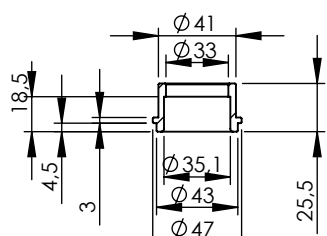

Db-Killer 59B
Cod.3014228803

S.s Flange 112A
cod.204569 Sp.5mm

S.s bushing
cod.204833

4x Allen screw M6X20
Cod.203508

4x Plain washer ϕ 6x ϕ 12
Cod.200291

BIKE'S FRAME

2x Plain washer ϕ 8x ϕ 17
Cod.200294

Bracket s.s.
cod. 206674

4X Knurled collar nut
M6 Cod.200333

3x Knurled collar nut
M8 Cod.200298

Welded reinforcements

CATALYTIC
CONVERTER

LV ONE EVO RHS
Stainless steel black
Cod.3014228486

Carbon clamp FM4S
Cod.307572505

Silencer bracket s.s.
Prod. cod.3014349501
Purch cod.206673

Welded Db-Killer N°71
Cod.3014349801

Pipe s.s
cod. 3014349209

Rubber black clamp
cod.402489

Pipe 2/1 s.s
cod. 3014349205

6x Short helical
spring tensile
cod. 303949001

Pipe LHS s.s
cod. 3014349201

Pipe RHS s.s
cod. 3014349202