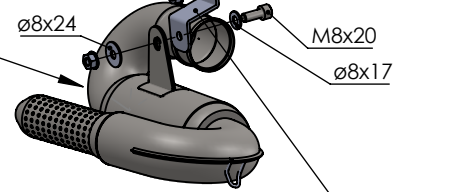

Welded reinforcement

Silencer bracket s.s.
cod.0814349001

2x S.s Flange 112A
cod.204569

2x S.s bushing
cod.204833

3x Allen screw
M8X20 T.C.Z.B.
Cod.200722

2x Plain washer
 ϕ 8x ϕ 24
Cod.200321

Welded Db-Killer N°71
Cod.3014349801

Pipe s.s
cod. 3014349207

Rubber black clamp
cod.402489

Pipe 2/1 s.s
cod. 3014349205

6x Short helical
spring tensile
cod. 303949001

Pipe LHS s.s
cod. 3014349201

Pipe RHS s.s
cod. 3014349202

OPTIONAL
cod.5683

M12x1.25

ART.14350E

YAMAHA TRACER 7 / TRACER 7 GT (Also fits 35 kW version)
(Fits with original panniers) (Fits with original centre stand)
SLIP-ON -LV ONE EVO - CARBON