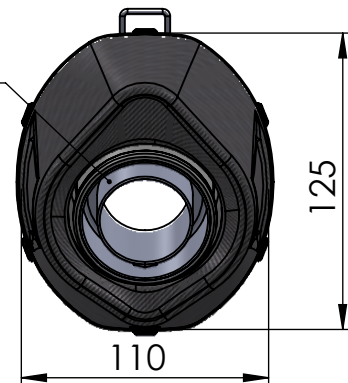

S.s bracket "S8B"
Prod cod.0814352501
Purch. cod.205047

Db-killer N.32B
Cod.307762801

LV ONE EVO big silencer S.s
L 370 x ϕ 50 RHS
Cod.3014352481

2x Knurled collar nut M8
Cod.200298

E13 92R - 01 10399
OR

E13 92R - 02 10399

2X Allen screw M5X12
T.C.Z.B.
Cod.201031

4x Graphite Gasket
Cod.200371

2x Plain washer 5x15
Cod.406580

Carbon cover
Cod.0814330001

2x Mounting plate M5
Cod.204555

Pipe N°1349 s.s.
Cod.3014352201

Allen screw M8X20
Cod.200722

2x Aluminium spacer
 ϕ 27X8,5X11
Cod. 204321

Carbon clamp FB1DS
Cod.3014220501

Allen screw M8X50
T.C.Z.B.
Cod.200461

Super short spring
Cod.308574001

Strap in s.s ϕ 49
Cod.300049534

ART. 14352E

TRIUMPH TIGER 900 GT / RALLY / PRO
(fits with original panniers) (also fits 35kW version)