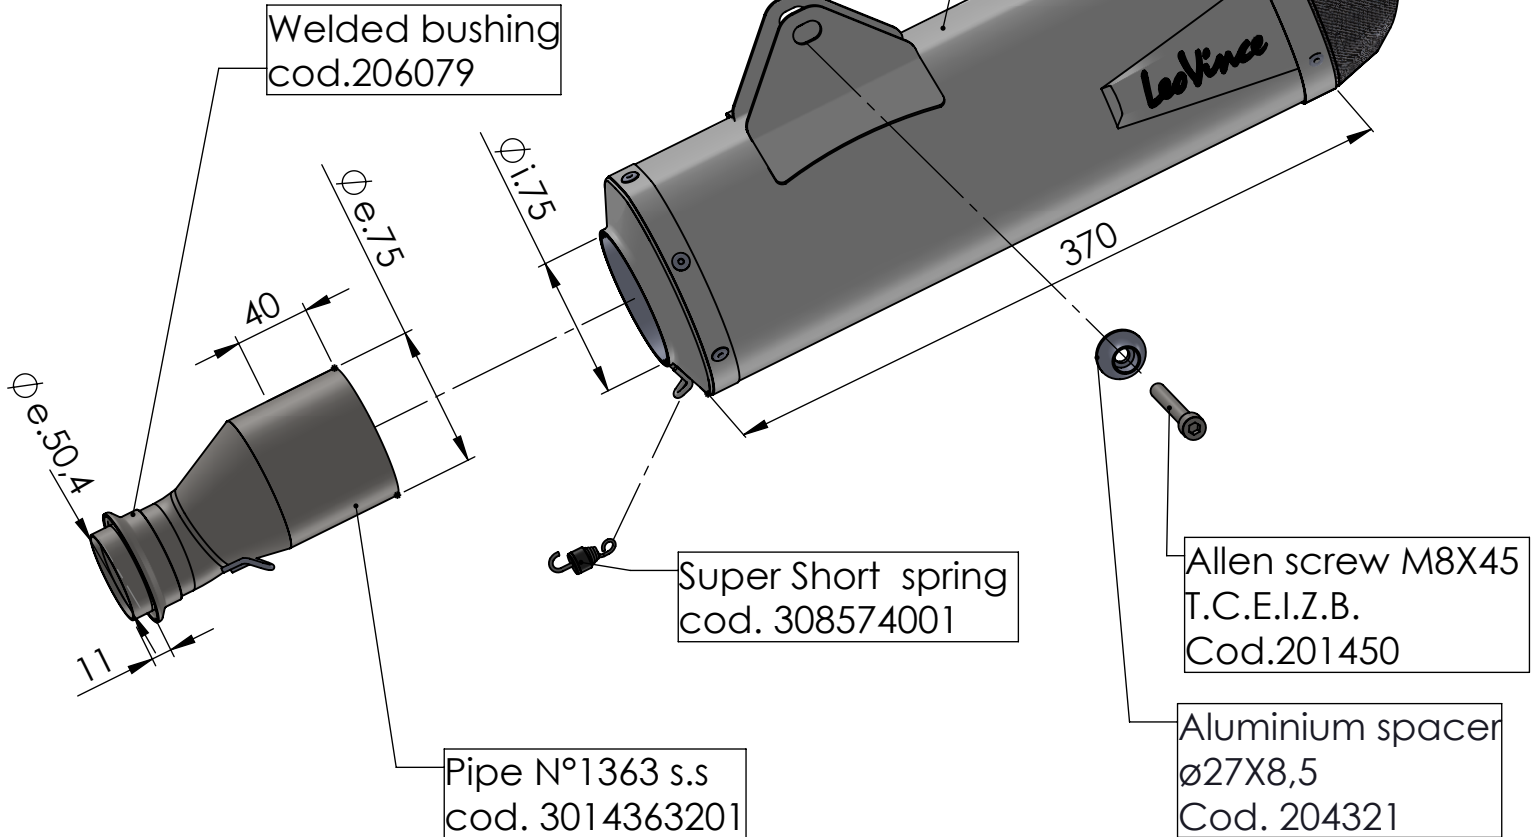

**Bushing s.s.**  
**cod.206079**

**WARNING**  
DO NOT REMOVE ORIGINAL  
GRAPHITE BUSHING

Knurled collar nut  
M8 Cod.200298

LV ONE EVO silencer RHS  
stainless steel  
Cod.3014363482

Welded bushing  
cod.206079

Pipe N°1363 s.s.  
cod. 3014363201

Super Short spring  
cod. 308574001

Allen screw M8X45  
T.C.E.I.Z.B.  
Cod.201450

Aluminium spacer  
Ø27X8,5  
Cod. 204321

## ART. 14363E

KTM 690 ENDURO R / 690 SMC R (Also fits 35kW version)

SLIP-ON - LV ONE EVO - STAINLESS STEEL