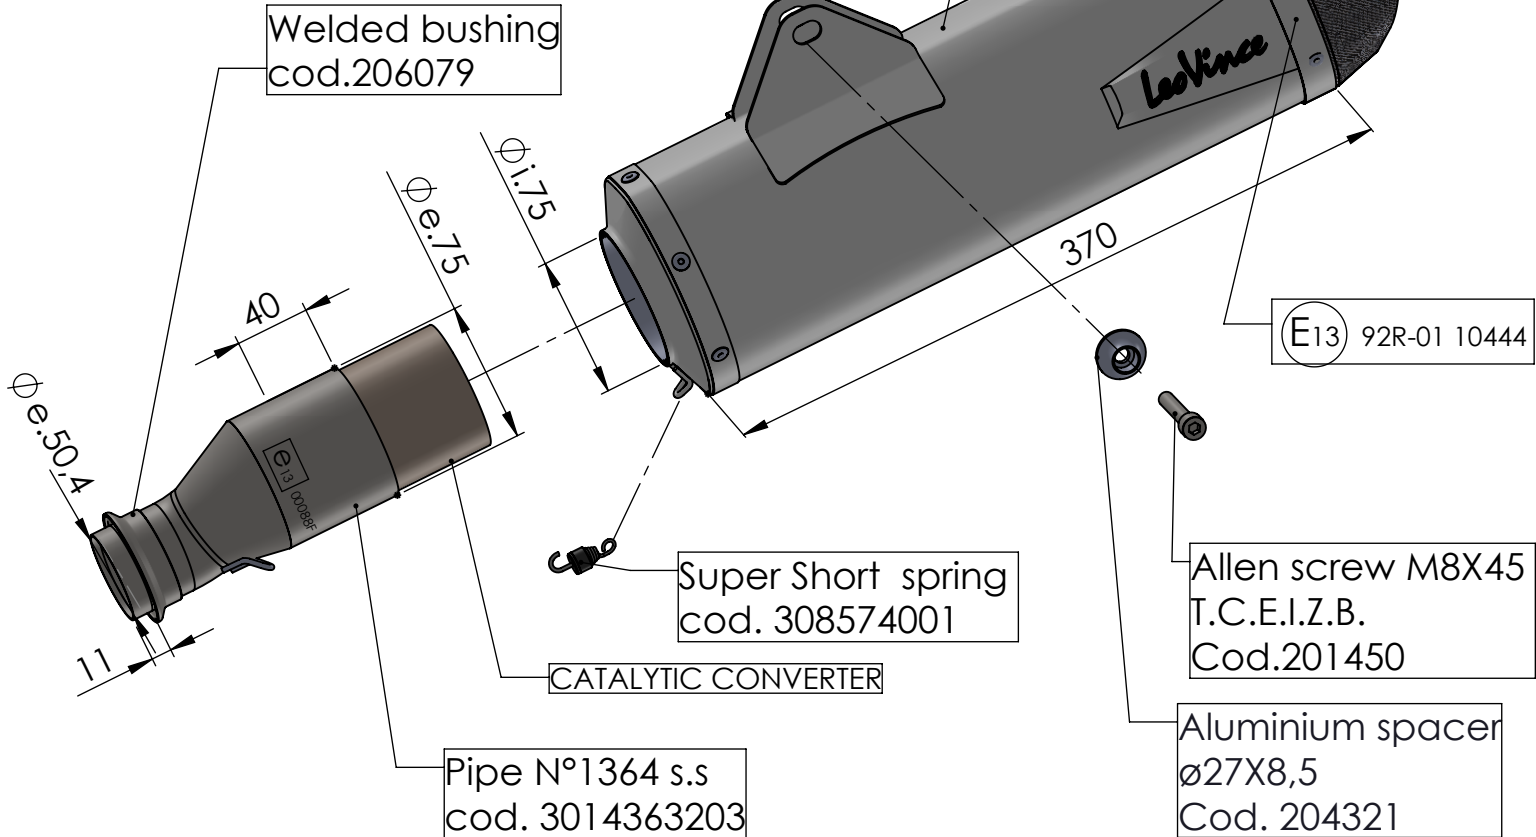

**Bushing s.s.
cod.206079**

WARNING
DO NOT REMOVE ORIGINAL
GRAPHITE BUSHING

Knurled collar nut
M8 Cod.200298

LV ONE EVO silencer RHS
stainless steel
Cod.3014363482

Welded bushing
cod.206079

ART. 14363EK

KTM 690 ENDURO R / 690 SMC R (Also fits 35kW version)

SLIP-ON - LV ONE EVO - STAINLESS STEEL - APPROVED