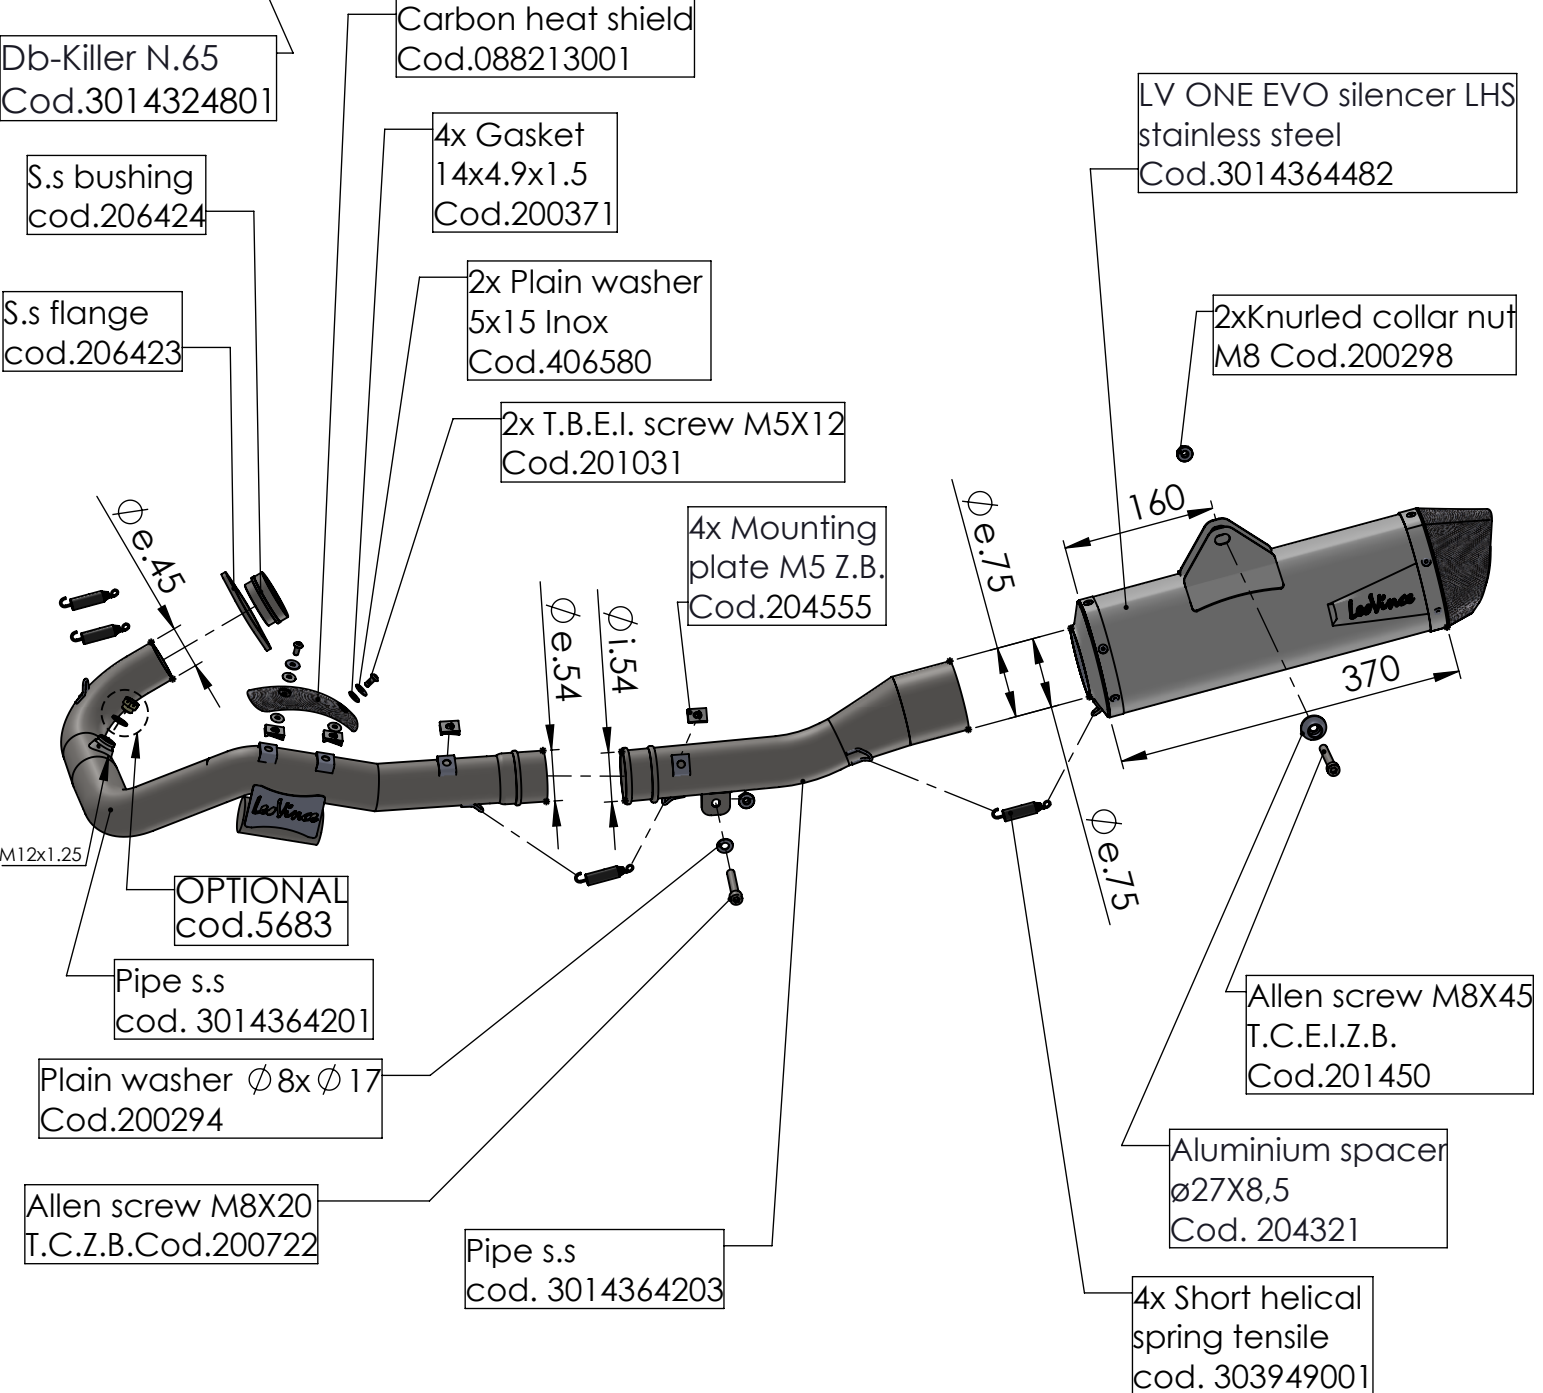

WARNING
DO NOT USE ORIGINAL
GRAPHITE BUSHING

ART. 14364E

KTM 690 ENDURO R / 690 SMC R 690 (Also fits 35kW version)

FULL SYSTEM - LV ONE EVO - STAINLESS STEEL