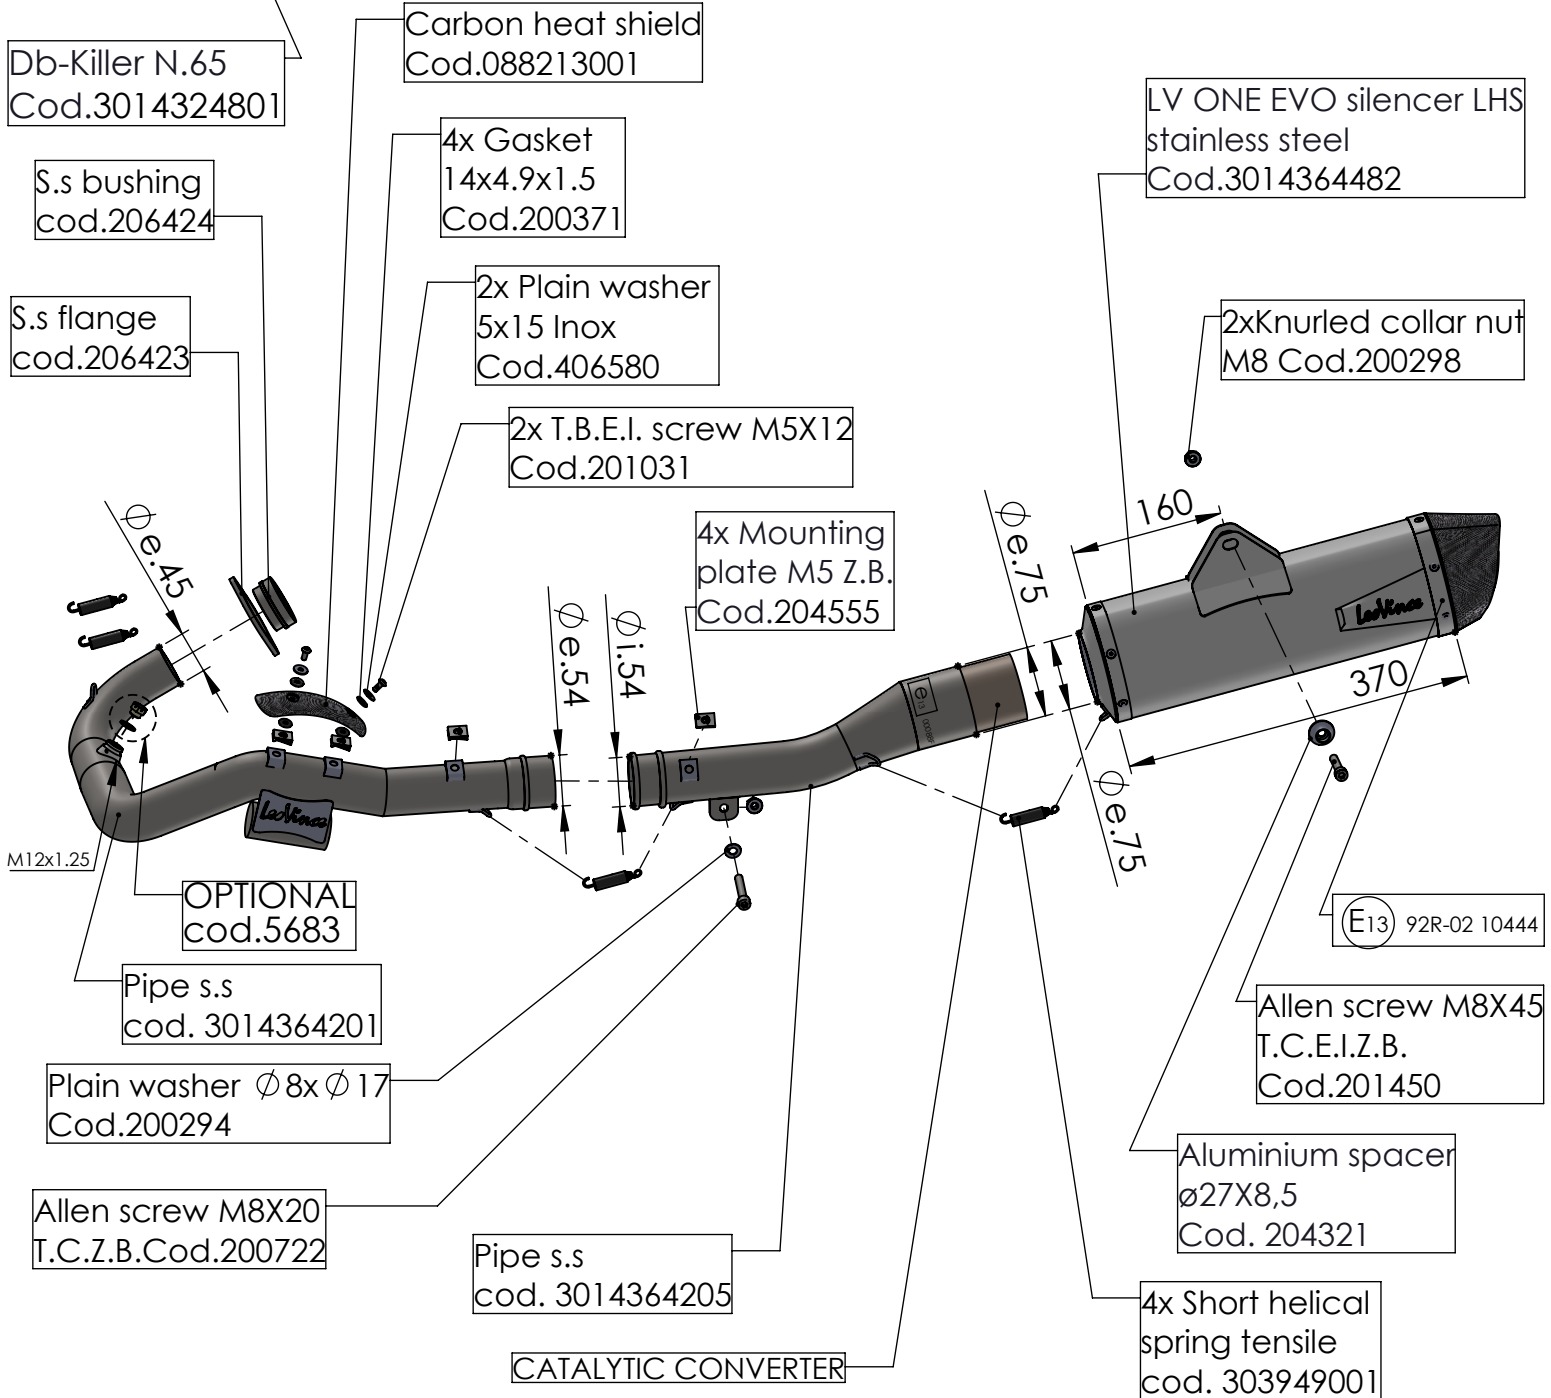

**Flange s.s. sp.5mm
cod.206423**

**s.s. bushing
cod.206424**

WARNING
DO NOT USE ORIGINAL
GRAPHITE BUSHING

ART. 14364EK

KTM 690 ENDURO R / 690 SMC R 690 (Also fits 35kW version)

FULL SYSTEM - LV ONE EVO - STAINLESS STEEL - APPROVED