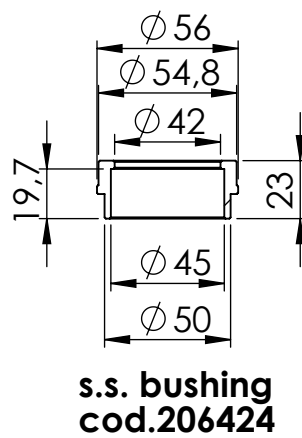

**Flange s.s. sp.5mm
cod.206423**

**s.s. bushing
cod.206424**

WARNING
DO NOT USE ORIGINAL
GRAPHITE BUSHING

ART. 14364EK

KTM 690 ENDURO R / 690 SMC R 690 (Also fits 35kW version)

FULL SYSTEM - LV ONE EVO - STAINLESS STEEL - APPROVED